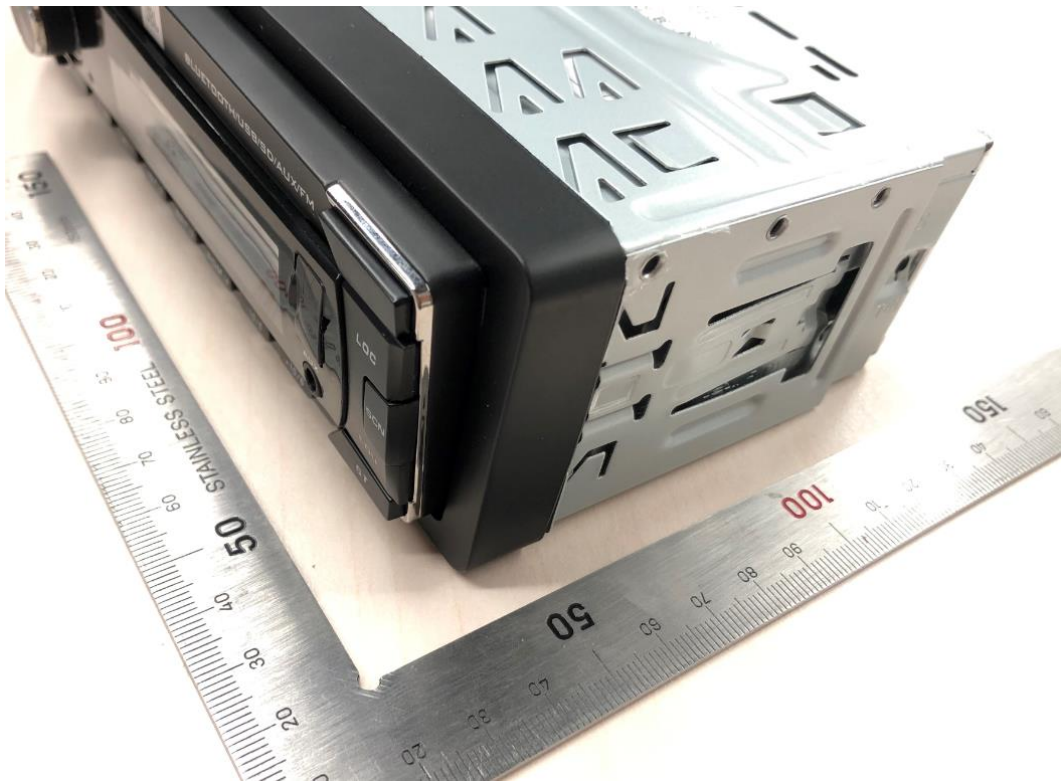

Product: CAR MP3 PLAYER
Type Designation: JBL CELEBRITY 100

Fig. 1 External view

Fig. 2 External view

Product: CAR MP3 PLAYER

Type Designation: JBL CELEBRITY 100

Fig. 3 External view (side)

Fig. 4 External view (side)

Product: CAR MP3 PLAYER
Type Designation: JBL CELEBRITY 100

Fig. 5 External view (Rear)

Fig. 6 External view (Bottom)

Product: CAR MP3 PLAYER
Type Designation: JBL CELEBRITY 100

Fig. 7 Front panel view