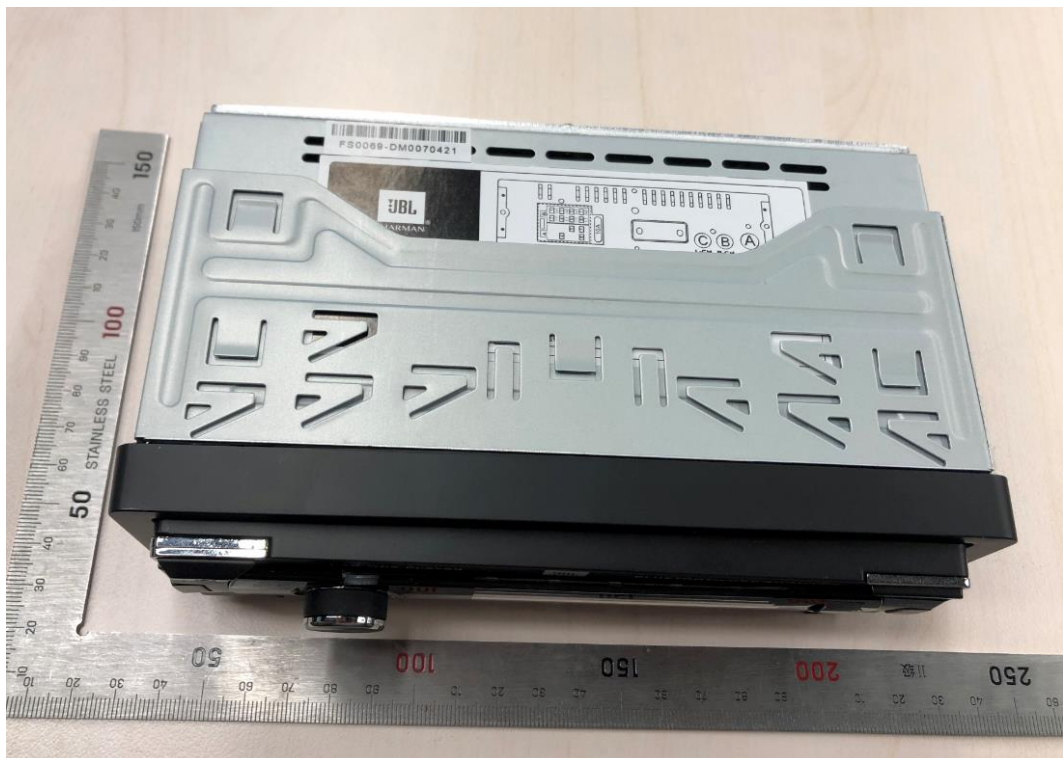

Product: CAR MP3 PLAYER
Type Designation: JBL CELEBRITY 100

Fig. 1 External view

Fig. 2 External view

Product: CAR MP3 PLAYER

Type Designation: JBL CELEBRITY 100

Fig. 3 External view (side)

Fig. 4 External view (side)

Product: CAR MP3 PLAYER
Type Designation: JBL CELEBRITY 100

Fig. 5 External view (Rear)

Fig. 6 External view (Bottom)

Product: CAR MP3 PLAYER
Type Designation: JBL CELEBRITY 100

Fig. 7 Front panel view