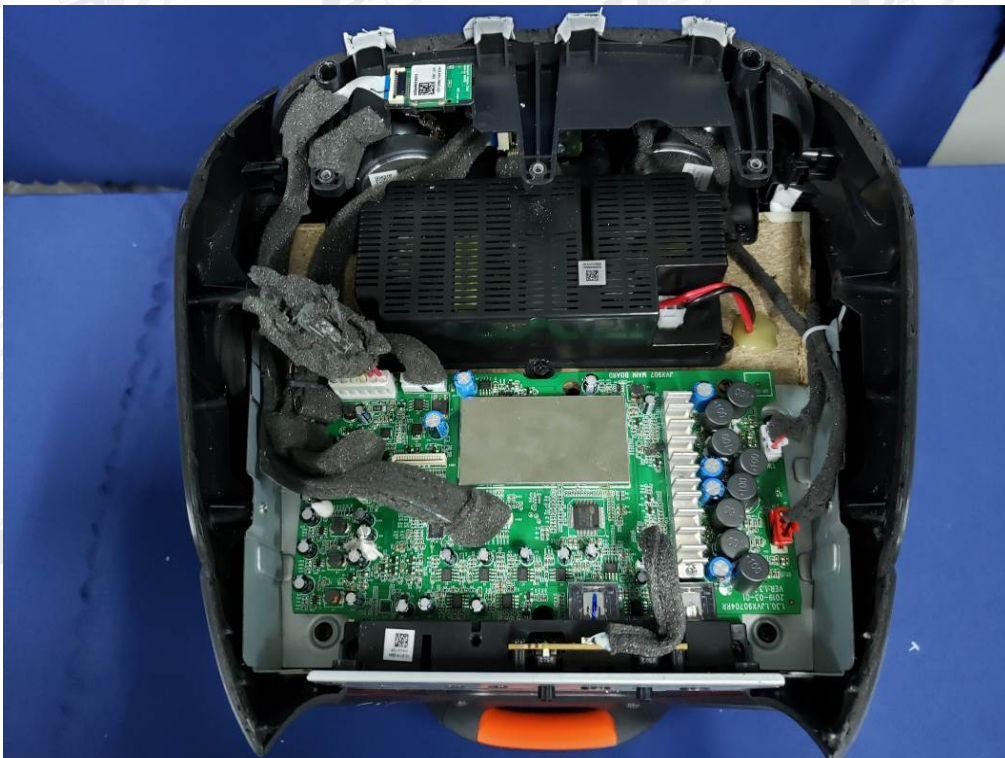

Model No.: PARTYBOX 100

BT Antenna

END OF REPORT