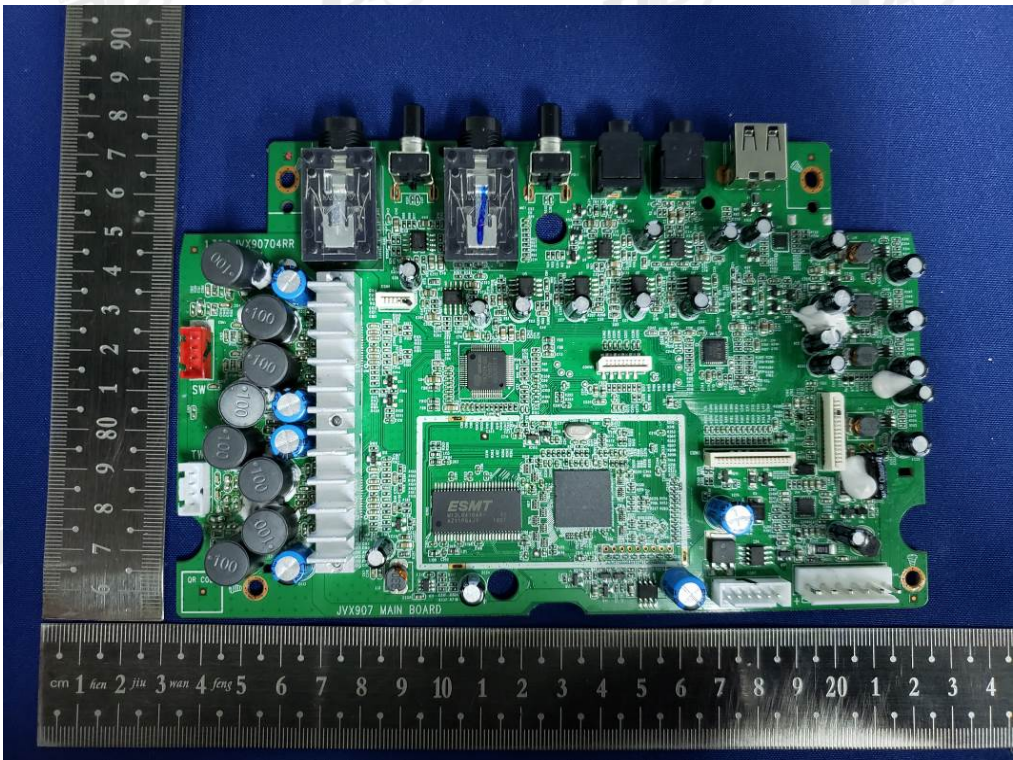

Model No.: PARTYBOX 100

BT Antenna

END OF REPORT