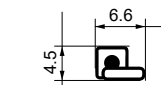

Subwoofer pairing icon:

Color: Pantone Black 6C
Material: Translucent Plastic
With LED light up