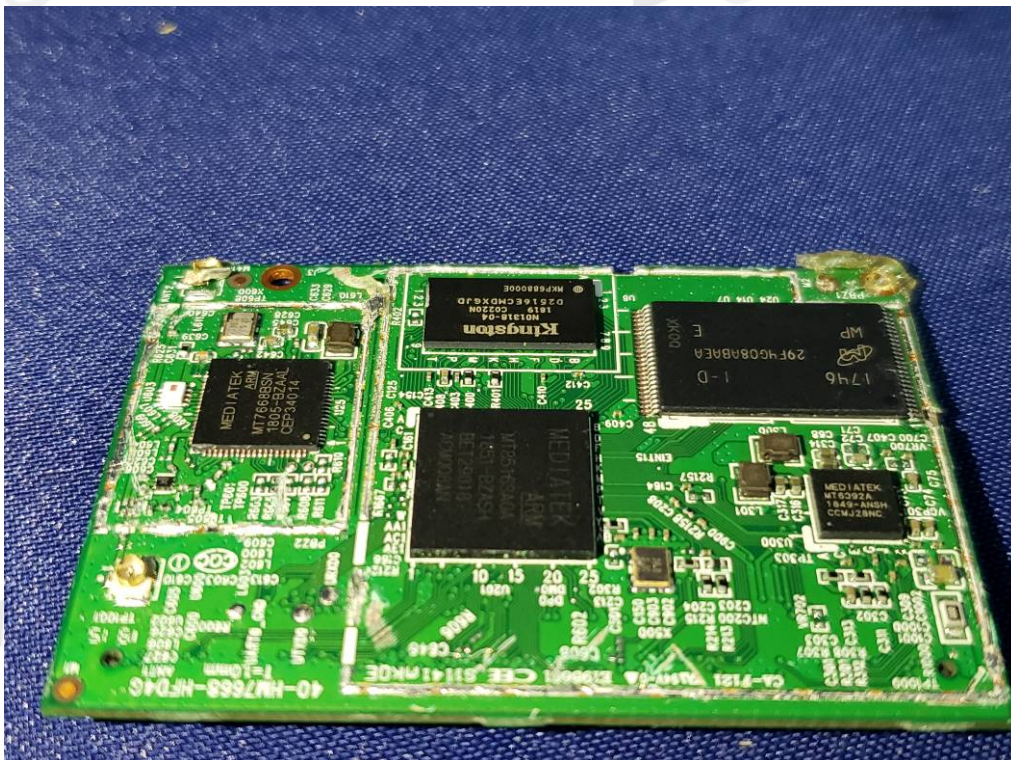

Model No.: BAR 5.1 CNTR

Antenna 1
2.4G/5G WiFi Antenna

Antenna 2
BT/2.4G/5G WiFi Antenna

END OF REPORT