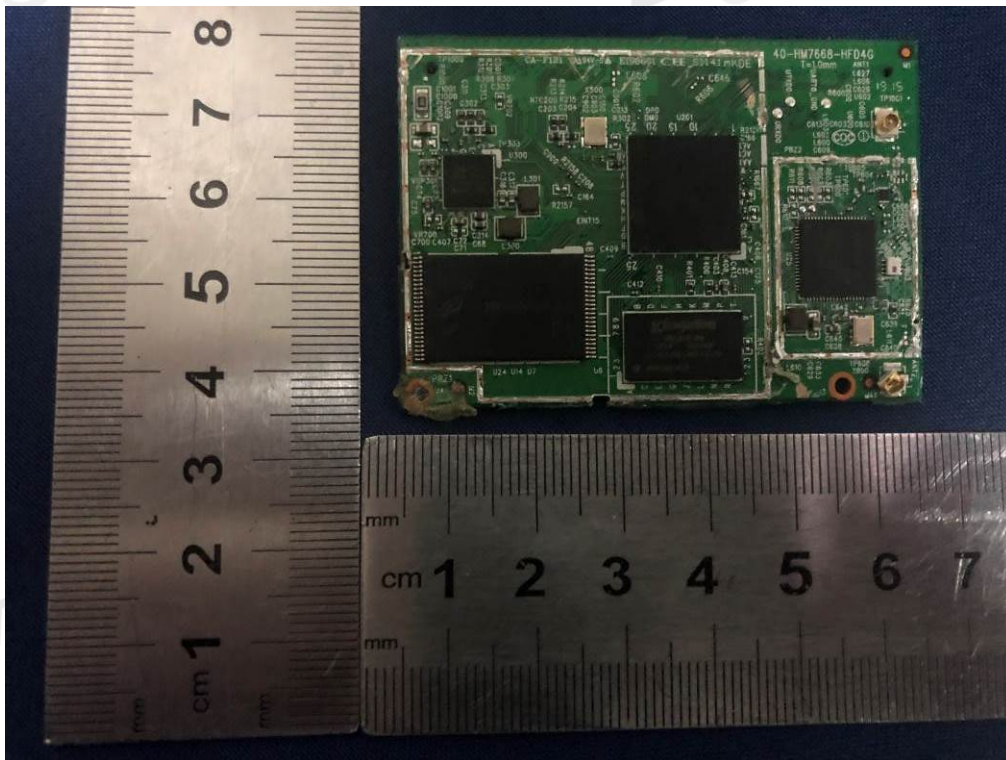

Model No.: BAR 5.1 CNTR

Antenna 1
2.4G/5G WiFi Antenna

Antenna 2
BT/2.4G/5G WiFi Antenna

END OF REPORT