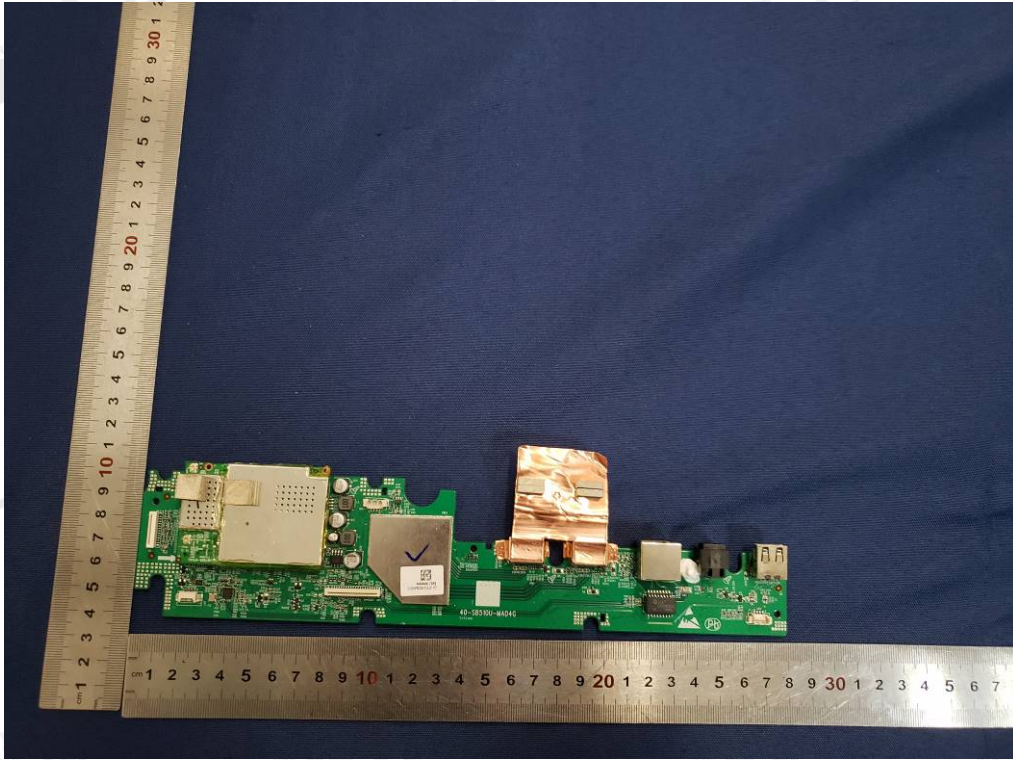

Model No.: BAR 5.1 CNTR

Antenna 1
2.4G/5G WiFi Antenna

Antenna 2
BT/2.4G/5G WiFi Antenna

END OF REPORT