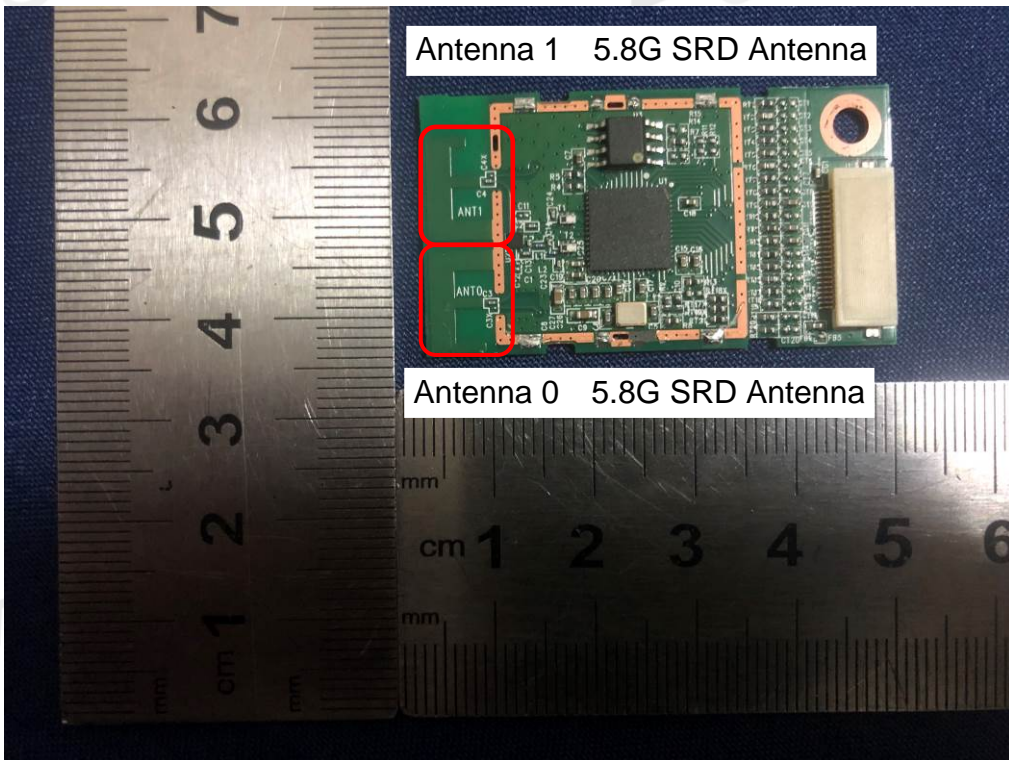

Model No.: BAR 5.1 CNTR

Antenna 1
2.4G/5G WiFi Antenna

Antenna 2
BT/2.4G/5G WiFi Antenna

END OF REPORT