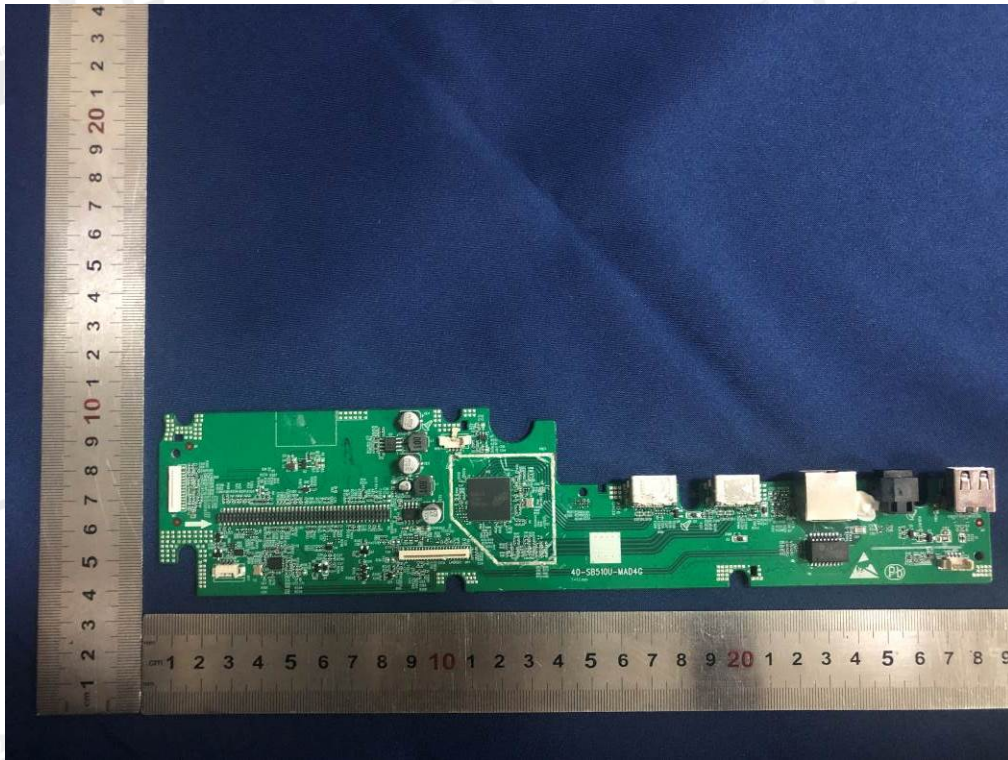

Model No.: BAR 5.1 CNTR

Antenna 1
2.4G/5G WiFi Antenna

Antenna 2
BT/2.4G/5G WiFi Antenna

END OF REPORT