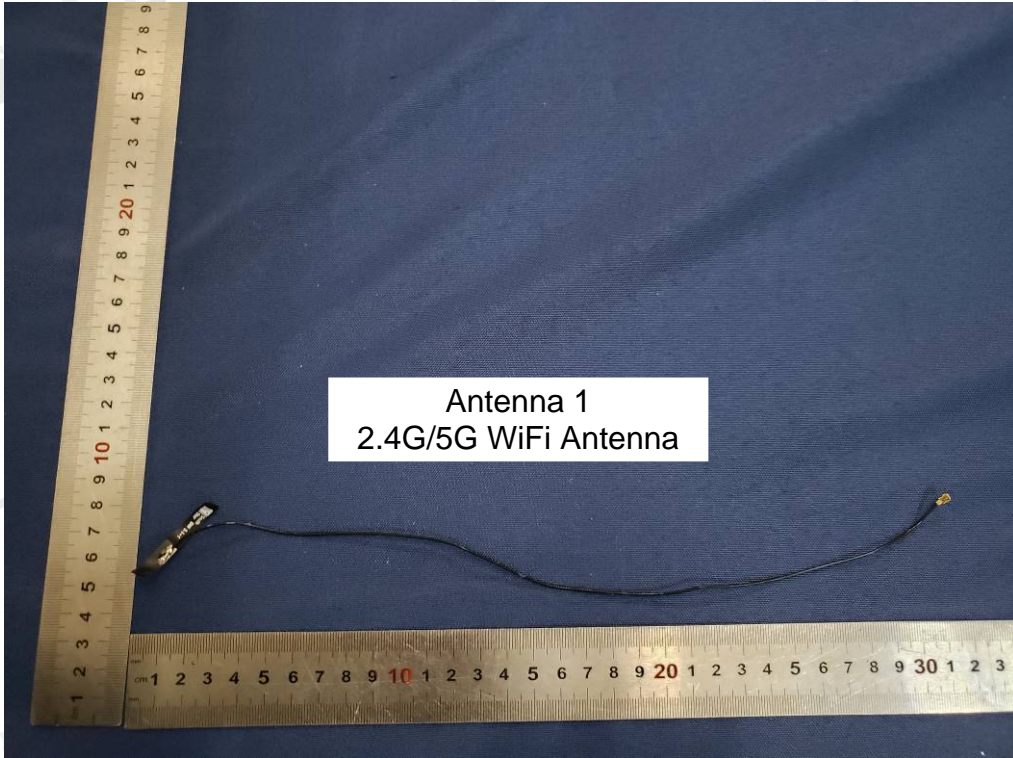

Model No.: BAR 5.1 CNTR

Antenna 1
2.4G/5G WiFi Antenna

Antenna 2
BT/2.4G/5G WiFi Antenna

END OF REPORT