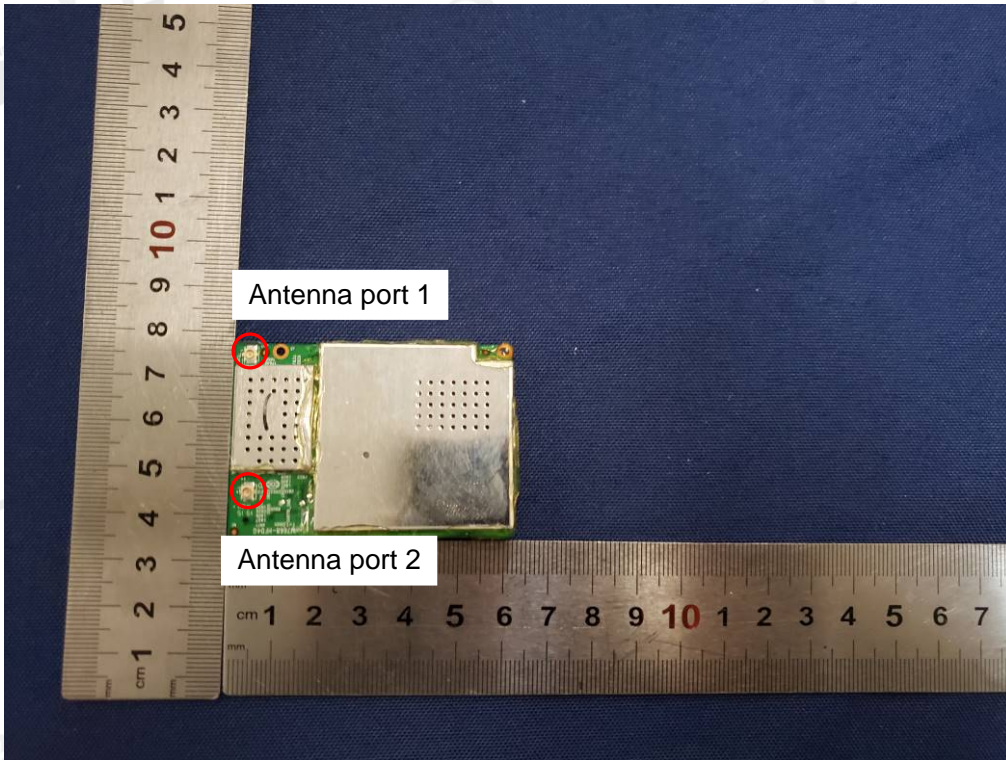

Model No.: BAR 5.1 CNTR

Antenna 1
2.4G/5G WiFi Antenna

Antenna 2
BT/2.4G/5G WiFi Antenna

END OF REPORT