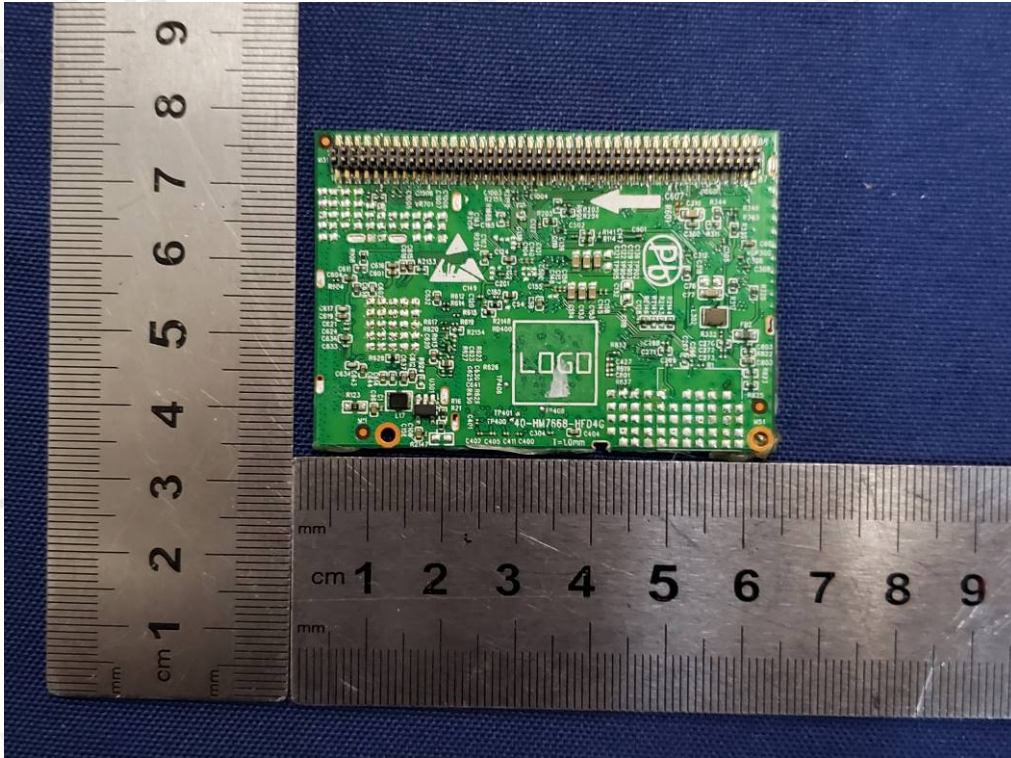

Model No.: BAR 5.1 CNTR

Antenna 1
2.4G/5G WiFi Antenna

Antenna 2
BT/2.4G/5G WiFi Antenna

END OF REPORT