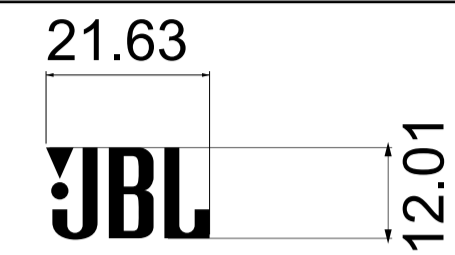

Top panel deco and bar body are the same component but with different tooling texture

LOGO

Color: Pantone Black 6C
Material: Ink
Debossed plastic
Finish: Matte

Dimension Follow 3D

TOP PANEL DECO

Color: Pantone 10393C
Material: Plastic
Finish: Satin Paint
Texture VDI 36