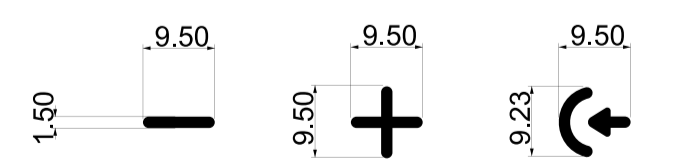

BAR BODY

Color: Pantone 10393C
Material: Plastic
Finish: Satin Paint

Top panel deco and bar body are the same component but with different tooling texture

LOGO

Color: Pantone Black 6C
Material: Ink
Debossed plastic
Finish: Matte

Dimension Follow 3D

TOP PANEL DECO

Color: Pantone 10393C
Material: Plastic
Finish: Satin Paint
Texture VDI 36

Top panel deco and bar body are the same component but with different tooling texture

LED

MICROPHONE HOLE

BUTTONS PANEL

Color: Pantone 10393C
Material: Hard Plastic
Finish: Matte Paint
Texture VDI 30

Dimension Follow 3D