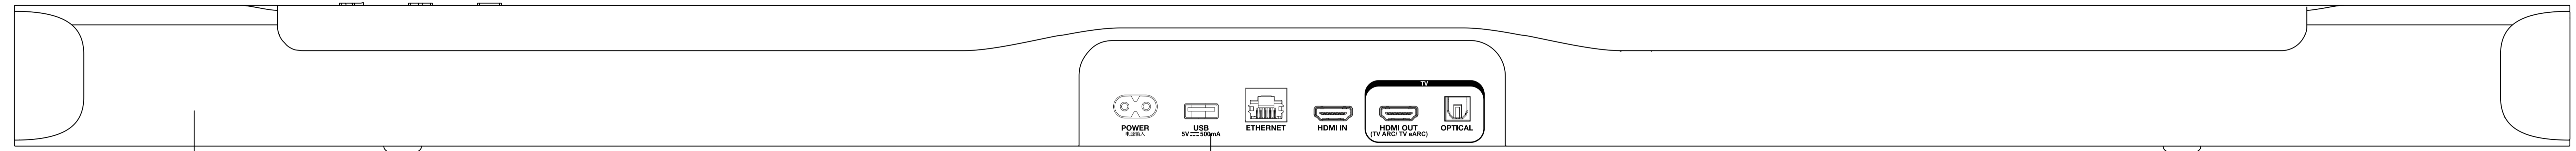

Note of Metal Grille on Side
3.325 mm blank edge along with Top and Bottom panels
Metal Grille refer to Artwork below

BOTTOM BODY

Color: Pantone 10393C
Material: Hard Plastic
Finish: Satin Paint

IO CONNECTORS NAMES