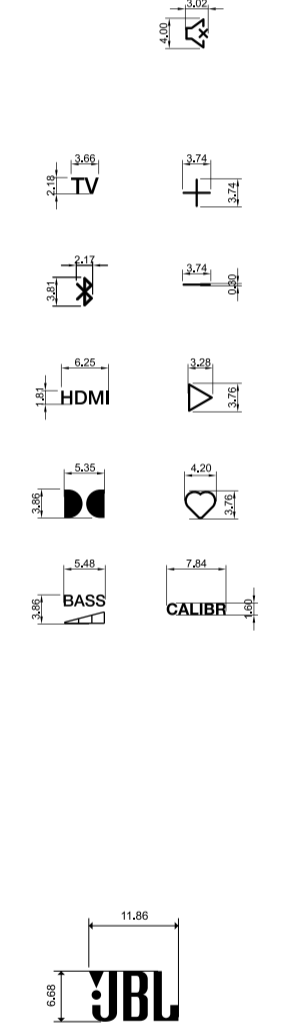

BAR 500: RC View - OUTSIDE PART - Scale 1:1

POWER BUTTON

Color: Pantone Black 6C
Material: Hard Plastic
Finish: Matte painting
Dimension Follow 3D

BUTTONS & ICONS

Buttons
Color: Pantone 432C
Material: Plastic
Finish: Tooling Texture VDI 27

Icons
Color: Pantone Cool Gray 8C
Material: Silk Print Icons
Finish: Matte

FRONT COVER PART 2

Color: Pantone 432C
Material: Plastic
Finish: Tooling Texture VDI 27

BUTTONS - ICONS

Buttons
Color: Pantone 432C
Material: Plastic
Finish: Tooling Texture VDI 30

Icons
Color: Pantone Cool Gray 8C
Material: Silk Print Icons
Finish: Matte

FRONT COVER PART 1

Color: Pantone 432C
Material: Plastic
Finish: Tooling Texture VDI 30

JBL LOGO

Color: Pantone 432C
Material: Hard Plastic
Debossed
Finish: In mold High Glossy

Dimension: Follow artwork & 3D

INFRA RED

Color: Pantone Black 6C
Material: Plastic
Finish: High Glossy

BACK COVER

Color: Pantone 432C
Material: Hard Plastic
Finish: Tooling Texture VDI 27

GRIP PATTERN

Follow 3D