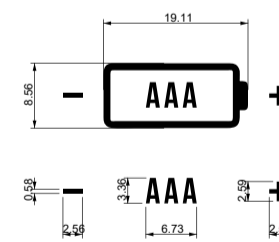

Battery Icon

color: Pantone Black 6C
material: Plastic
finishes: In mold color - Semi Shiny
0,15mm debossed