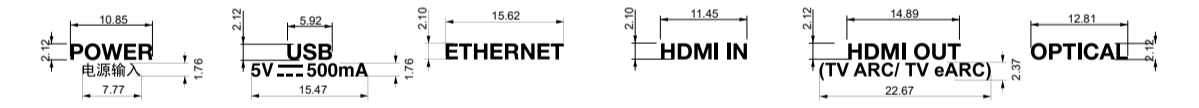

Color: Pantone Cool Gray 8C
Material: Silk screen Icons
Finish: Matte

HDMI Plug Cable

Color: Pantone Black 6C
Material: According to EE standard
Finish: Matte + Spray paint
Reference: Sonos Beam cable

BAR 500: Bottom View - Scale 1:1