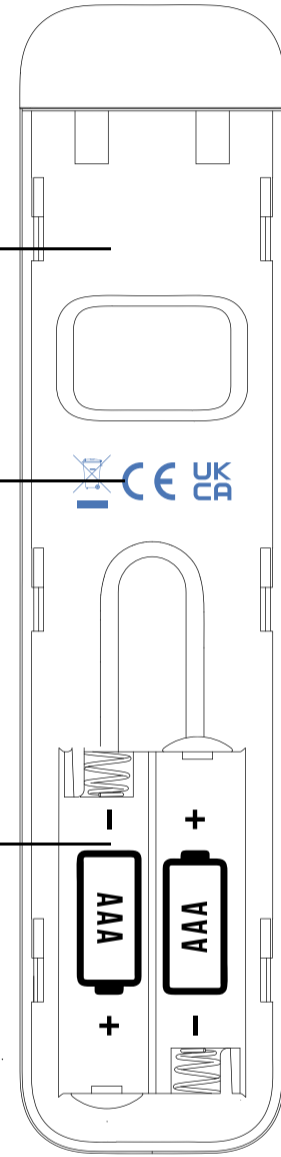

INNER COVER

Color: Pantone Black 6C
Material: Hard Plastic
Finish: cf Inner cover text ref A picture

COMPLIANCE

Color: Transparent
Material: Silk Print
Finish: High Glossy

Battery Notch

color: Pantone Black 6C
material: Plastic
finishes: In mold color - Matte
Reference: 2nd GEN RC

Battery Icon

color: Pantone Black 6C
material: Plastic
finishes: In mold color - Semi Shiny
0,15mm debossed

INNER BACK COVER 1

Color: Pantone 432C
Material: Hard Plastic
Finish: cf Inner back cover text ref B - picture below