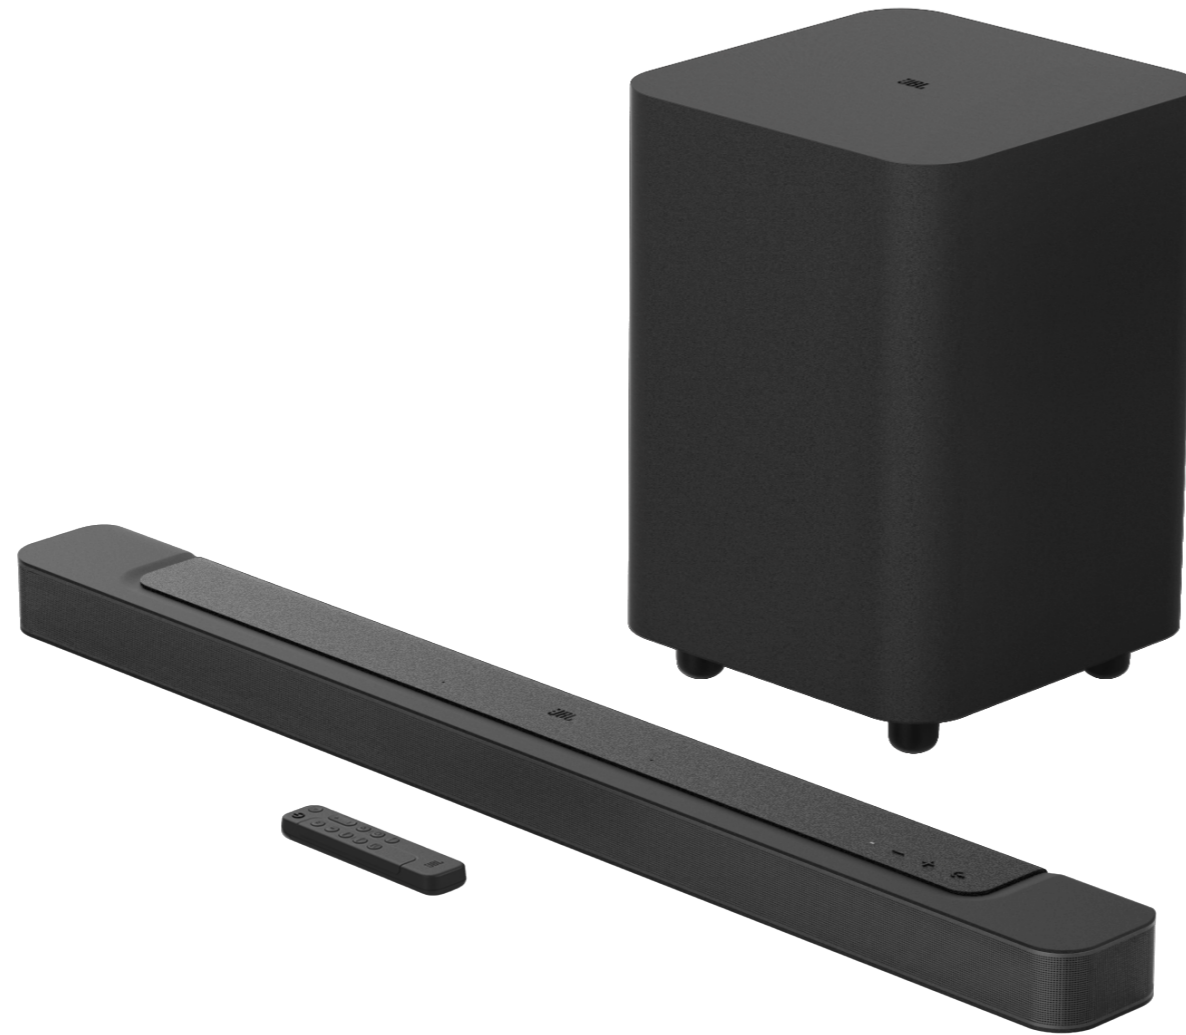

Bar 500 : Document Updates History