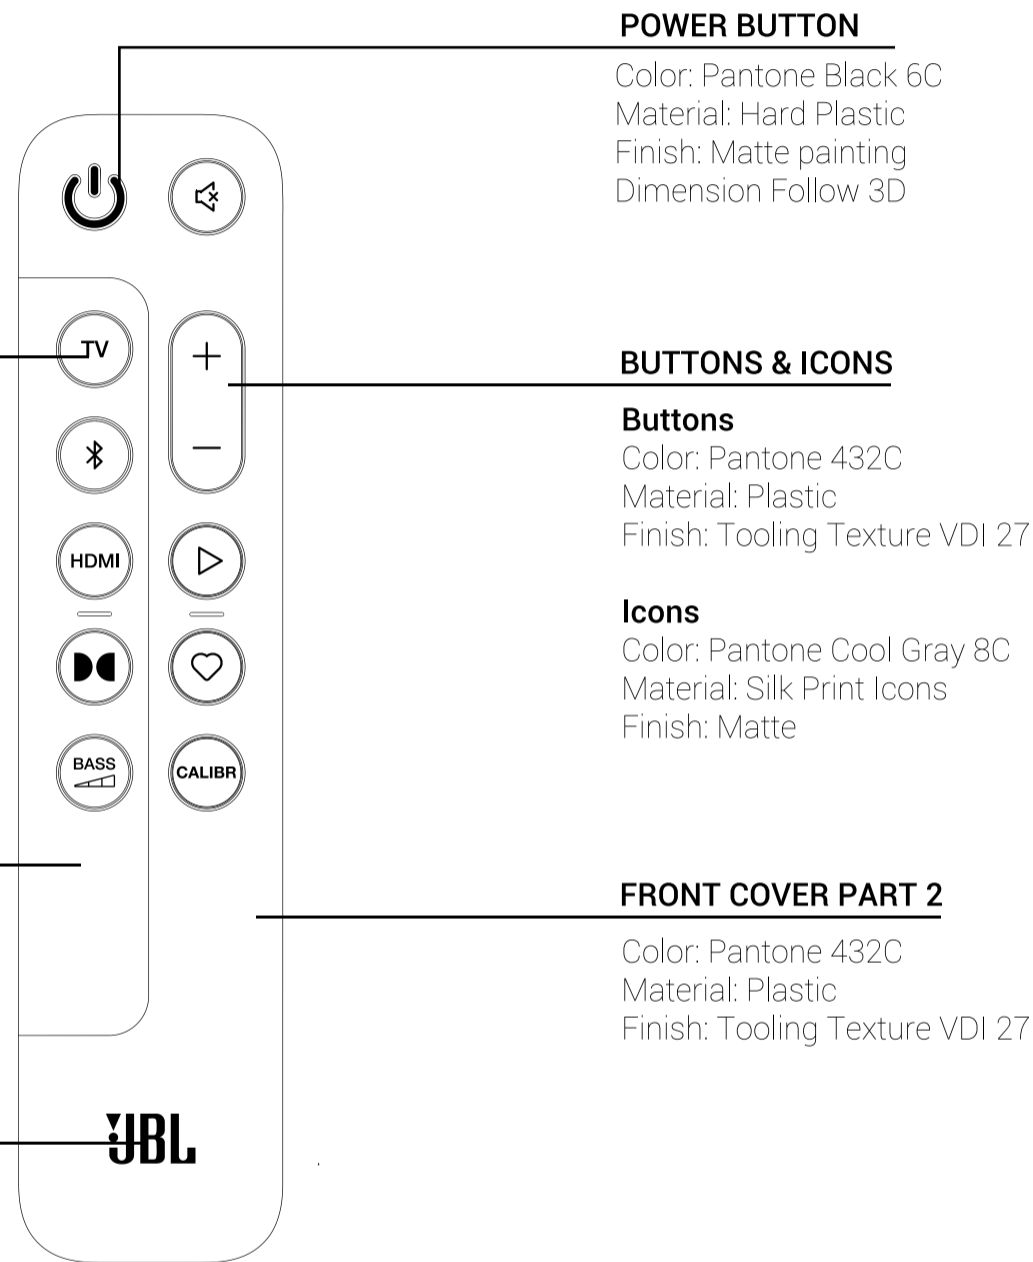

BAR 500: RC View - OUTSIDE PART - Scale 1:1

POWER BUTTON

Color: Pantone Black 6C
 Material: Hard Plastic
 Finish: Matte painting
 Dimension Follow 3D

BUTTONS & ICONS

Buttons
 Color: Pantone 432C
 Material: Plastic
 Finish: Tooling Texture VDI 27