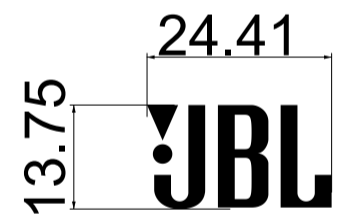

LOGO

Color: Pantone Black 6C
Material: Silkscreen
Finish: High Glossy

Dimension Follow 3D