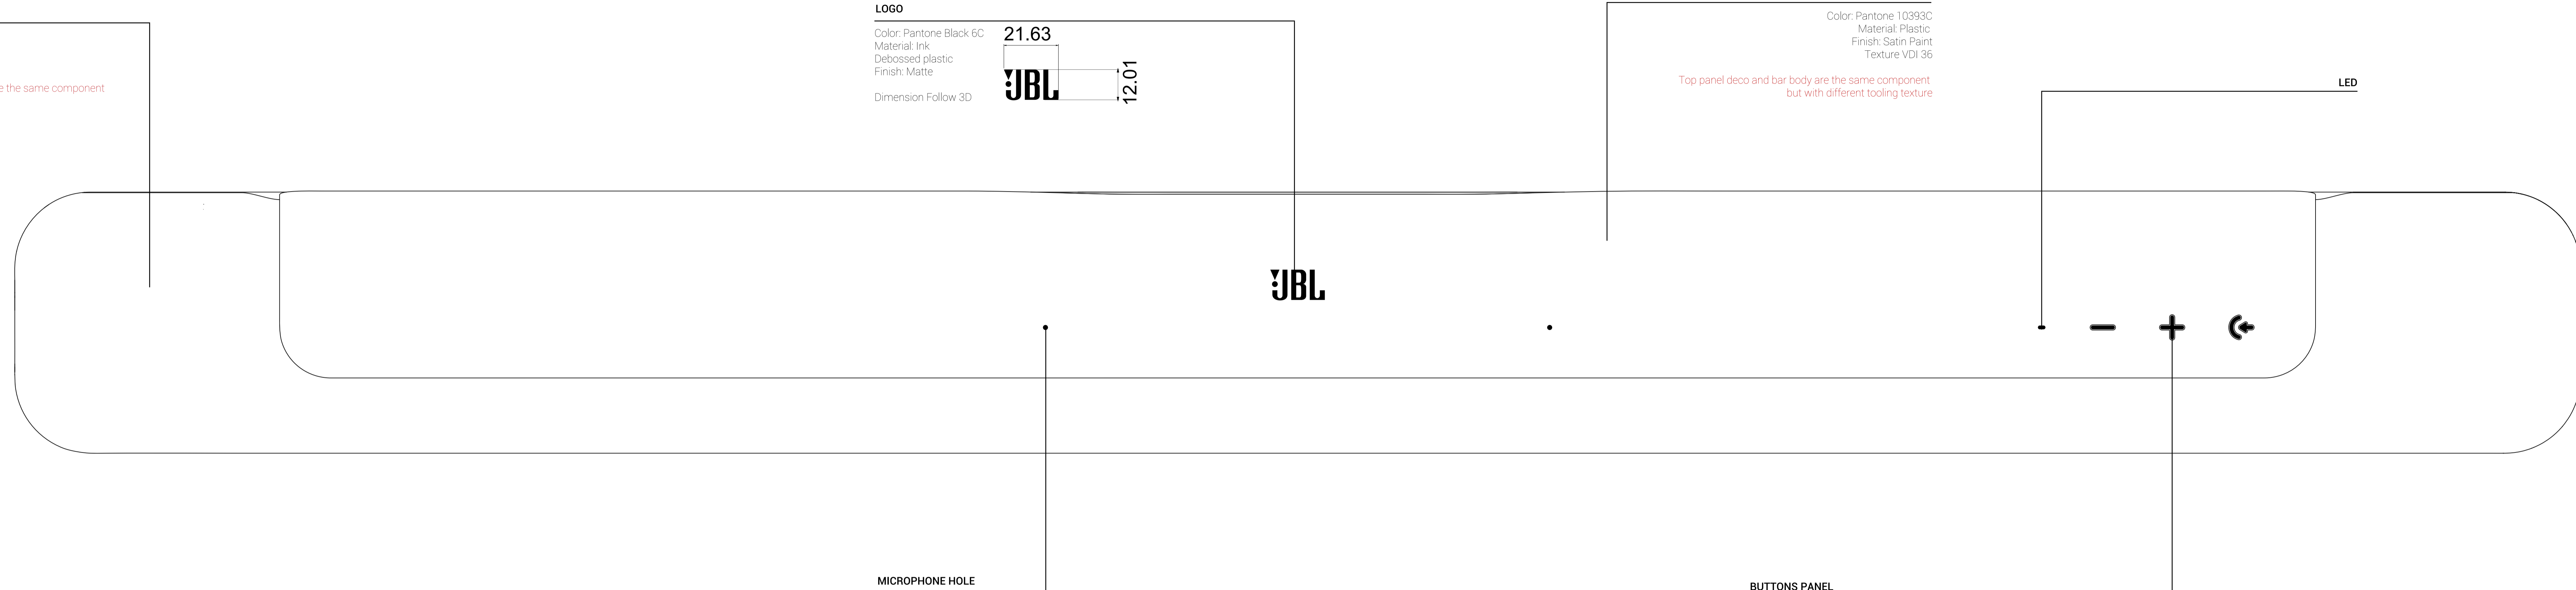

BAR BODY

Color: Pantone 10393C
Material: Plastic
Finish: Satin Paint

Top panel deco and bar body are the same component but with different tooling texture

LOGO

Color: Pantone Black 6C
Material: Ink
Debossed plastic
Finish: Matte

Dimension Follow 3D

TOP PANEL DECO

Color: Pantone 10393C
Material: Plastic
Finish: Satin Paint
Texture VDI 36

Top panel deco and bar body are the same component but with different tooling texture

LED

MICROPHONE HOLE

BUTTONS PANEL

Color: Pantone 10393C
Material: Hard Plastic
Finish: Matte Paint
Texture VDI 30

Dimension Follow 3D