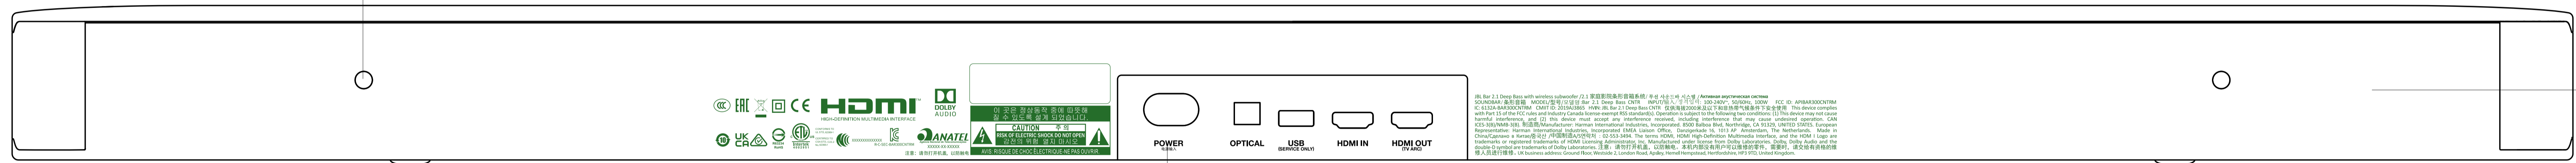

2.1 Deep Base Sound bar: Back View - Scale: 1-1

Compliances

Color: Pantone Black C
Material: Silk Print
Finish: Semi Matte
(refer to the color sample)

Color sample

Wall-mount Holes

Color: Pantone Black C
Finish: Glossy
Material: Metal

Connector Names

Color: Pantone Cool Grey 3C
Material: Silk Print
Finish: Matte

Rear and Bottom Housing

Color: Pantone 10393C (refer to the color sample)
Finish: Metallic Paint - Semi-Glossy
Material: Plastic
No need Screws covers