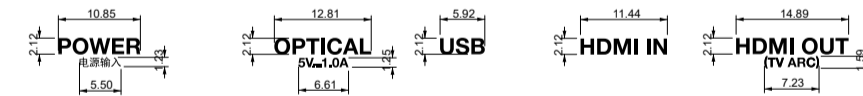

Connector Names

Color: Pantone Cool Grey 3C
Material: Silk Print
Finish: Matte