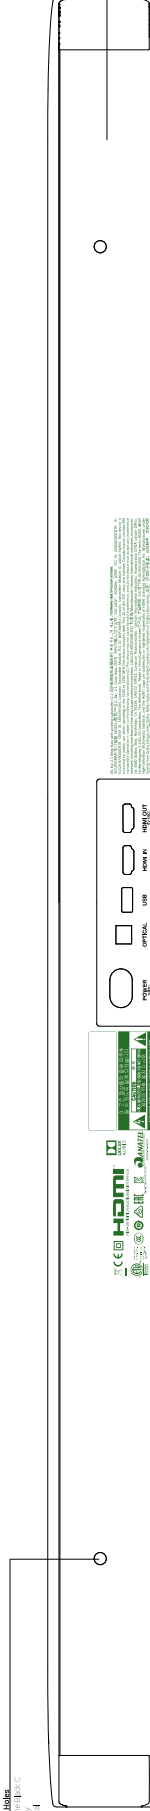

2.1 Deep Base Sound bar: Back View - Scale: 1:1