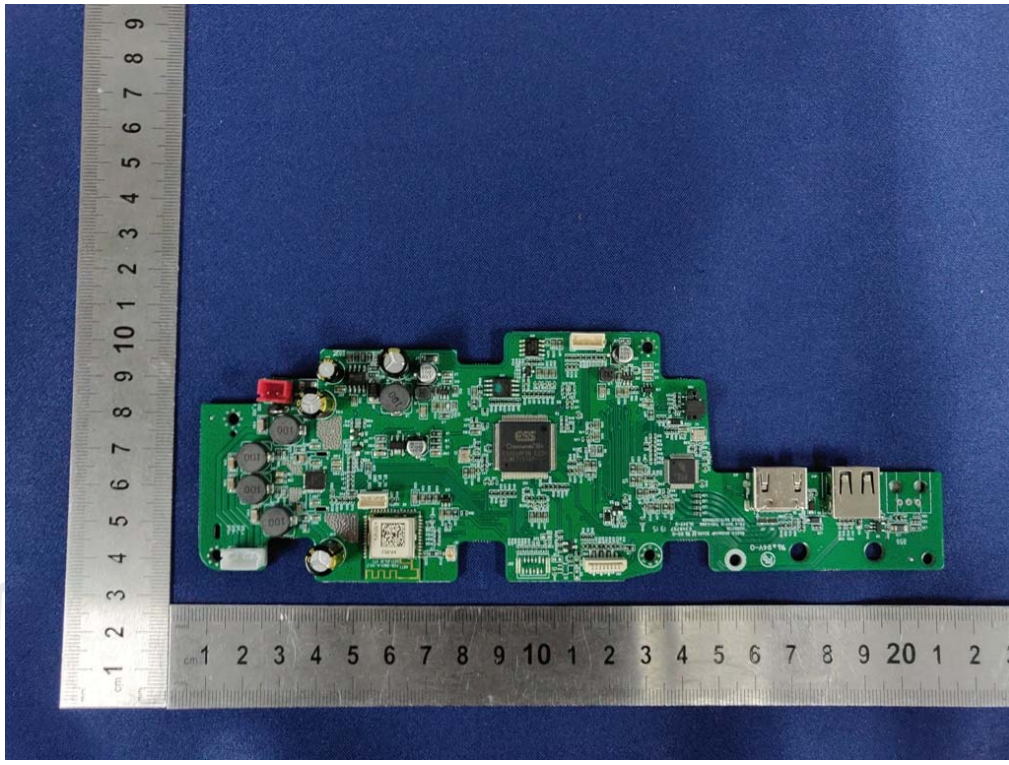

Model No.: Bar 2.0 CNTR

END OF REPORT