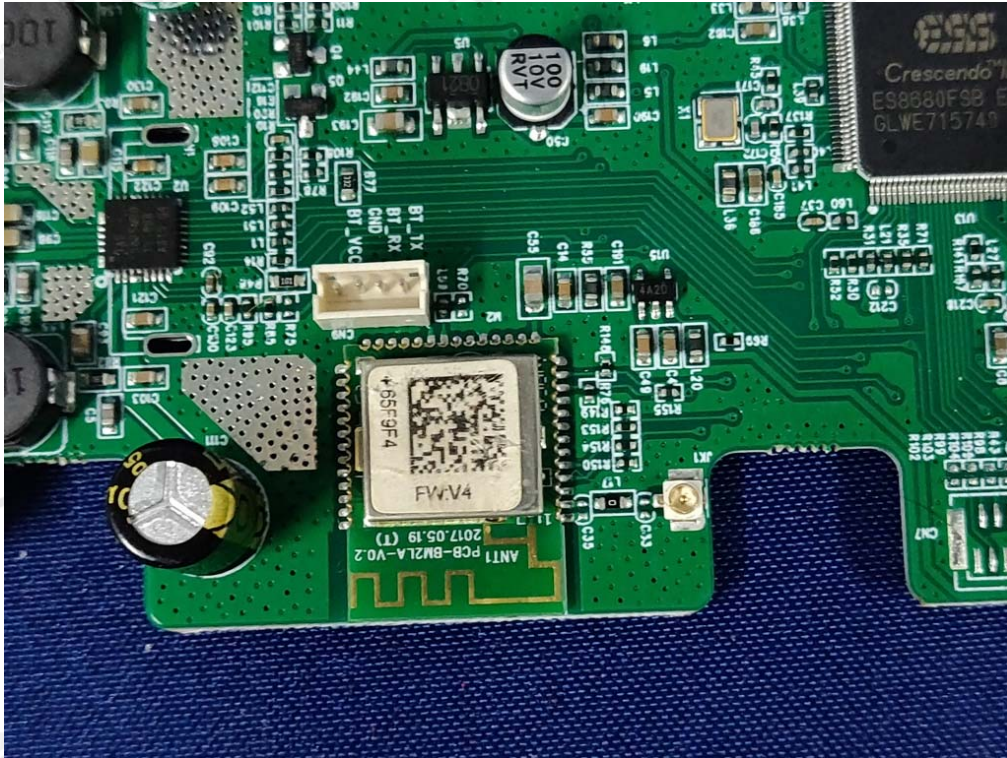

Model No.: Bar 2.0 CNTR

END OF REPORT