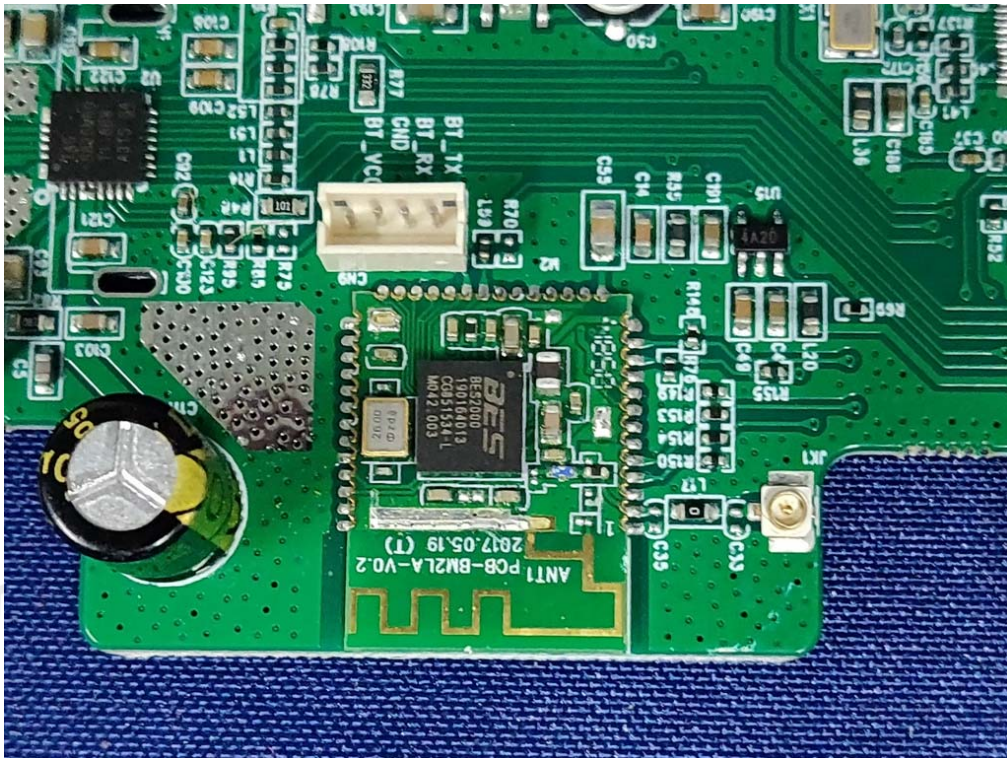

Model No.: Bar 2.0 CNTR

END OF REPORT