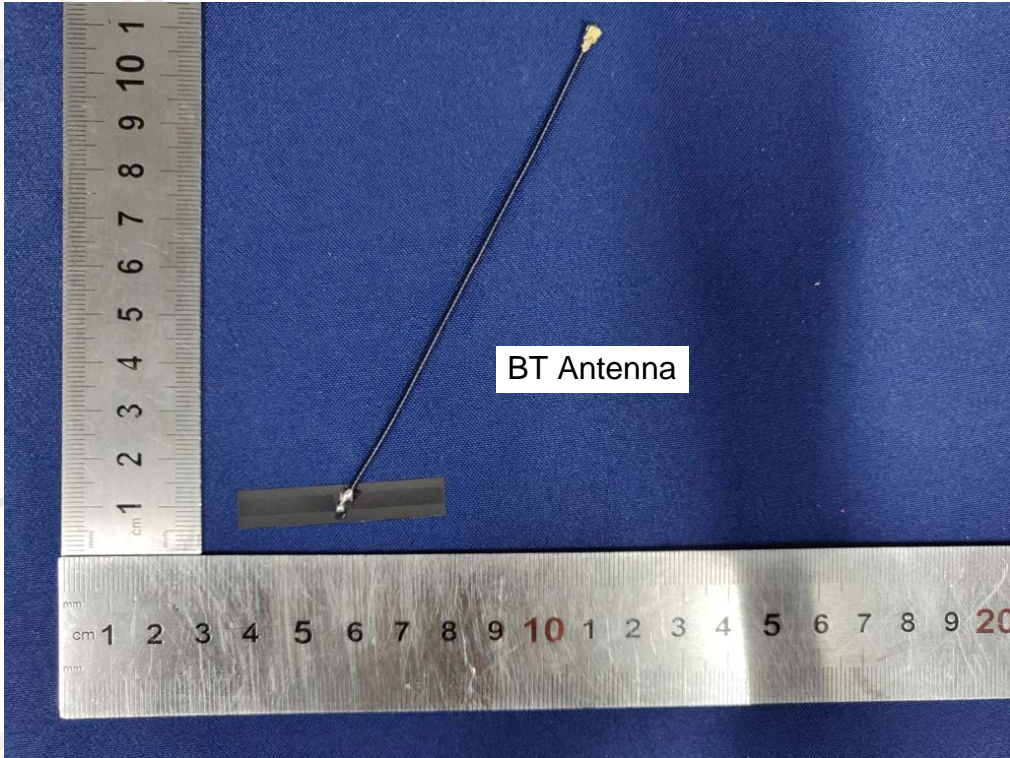

Model No.: Bar 2.0 CNTR

END OF REPORT