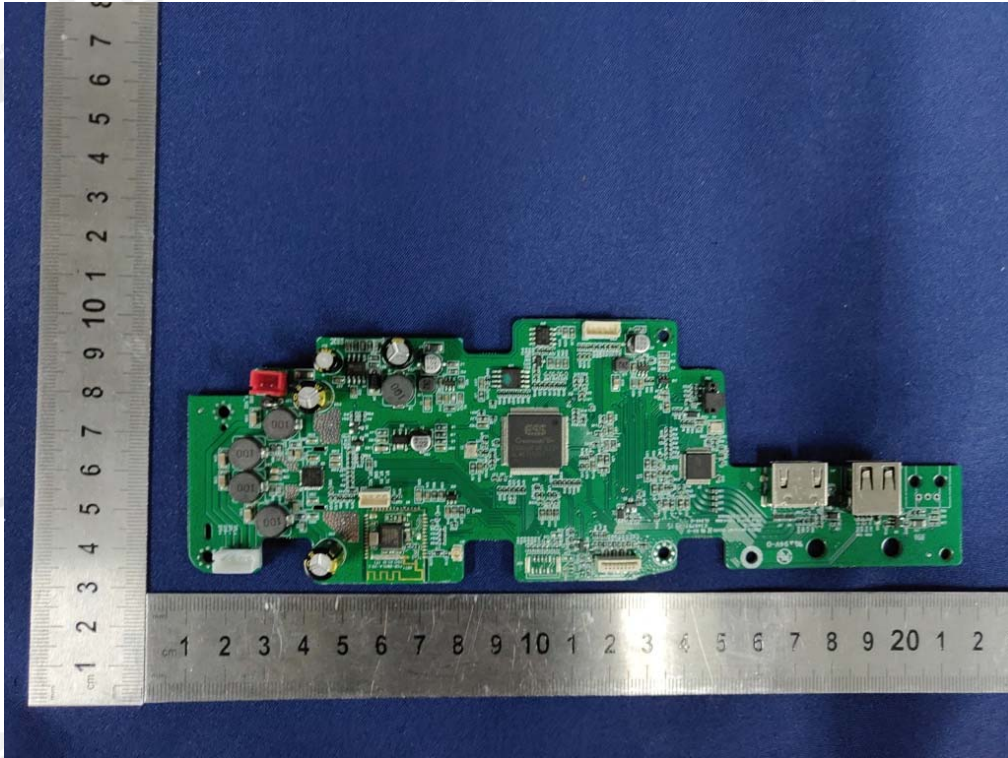

Model No.: Bar 2.0 CNTR

END OF REPORT