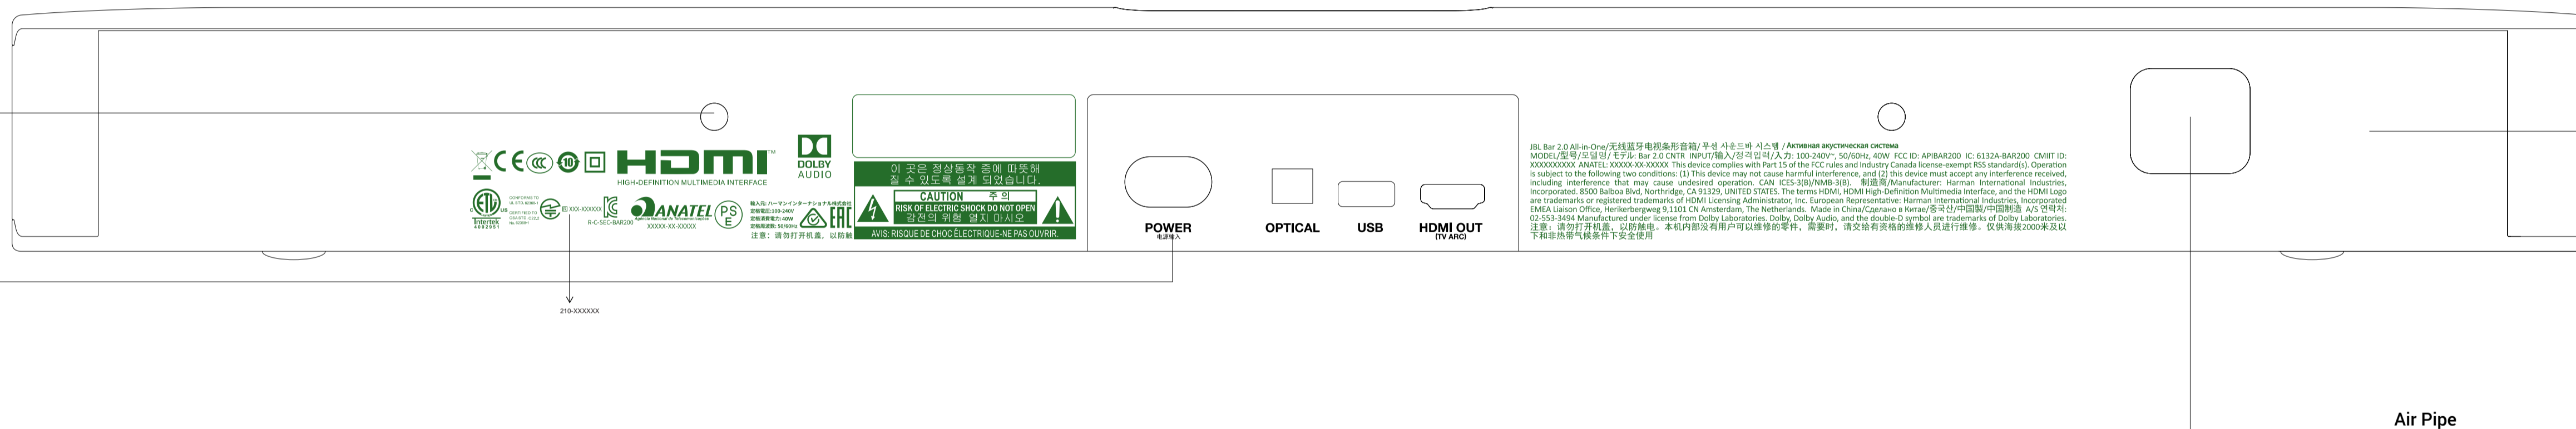

2.0 All In One Sound bar: Back View - Scale: 1-1

Compliances

Color: Black
Material: Silk Print
Finish: Semi Matte
(refer to the color sample)

Color sample

Wall-mount Holes

Color: Pantone Black C
Finish: Glossy
Material: Metal

Connector Names

Color: Pantone Cool Grey 3C
Material: Silk Print
Finish: Matte

Rear and Bottom Housing

Color: Pantone 10393C **(refer to the color sample)**
Material: Plastic
Finish: Metallic Paint - Semi-Glossy
No need Screws covers