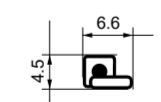

PAIRING BUTTONS & ICONS

Color: Pantone 432C
Material: Hard Plastic
Finish: Matte

Subwoofer pairing icon:
Color: Pantone Black 6C
Material: Translucent Plastic
With LED light up