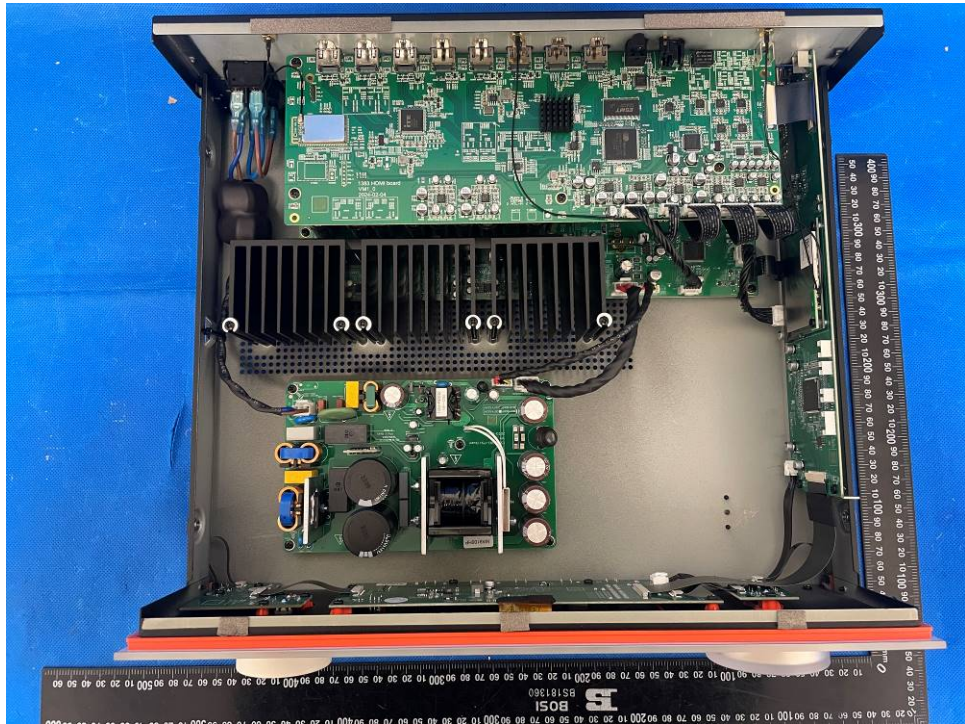

Product: 9.2-channel 8K High-Performance AV Receiver

Type Designation: MA9100HP

Figure 1. Internal view 1

Figure 2. Internal view 2

Product: 9.2-channel 8K High-Performance AV Receiver

Type Designation: MA9100HP

Figure 3. Internal view 3

Figure 4. Internal view 4

Product: 9.2-channel 8K High-Performance AV Receiver

Type Designation: MA9100HP

Figure 5. Internal view 5

Figure 6. Internal view 6

Product: 9.2-channel 8K High-Performance AV Receiver

Type Designation: MA9100HP

Figure 7. Power board view 1

Figure 8. Power board view 2

Product: 9.2-channel 8K High-Performance AV Receiver

Type Designation: MA9100HP

Figure 9. HDMI board view 1

Figure 10. HDMI board view 2