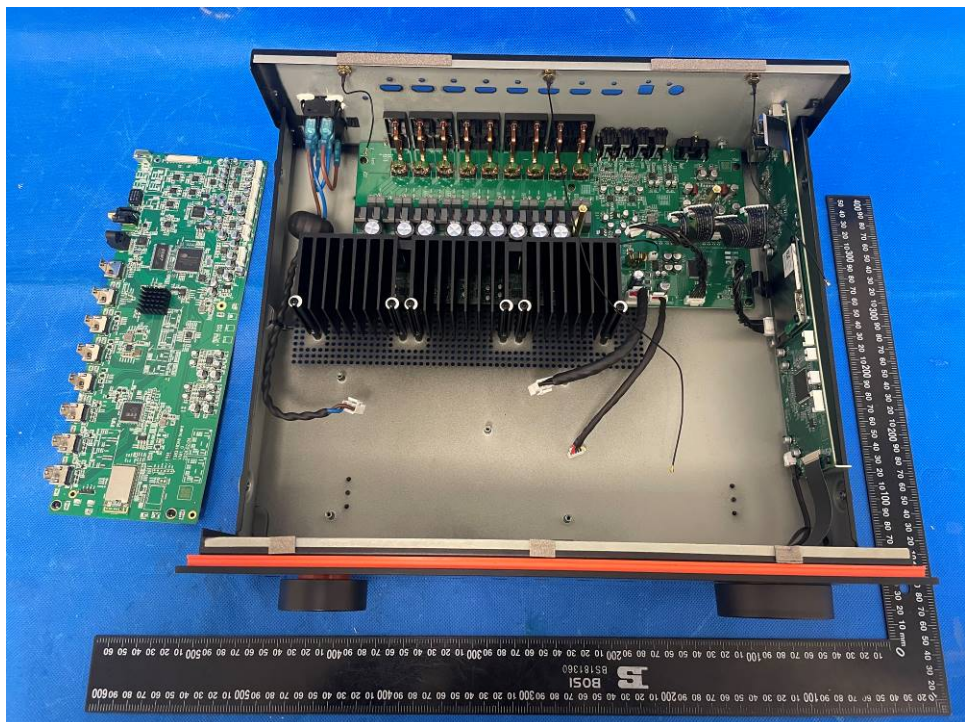

Product: 9.2-channel 8K High-Performance AV Receiver

Type Designation: MA9100HP

Figure 1. Internal view 1

Figure 2. Internal view 2

Product: 9.2-channel 8K High-Performance AV Receiver

Type Designation: MA9100HP

Figure 3. Internal view 3

Figure 4. Internal view 4

Product: 9.2-channel 8K High-Performance AV Receiver

Type Designation: MA9100HP

Figure 5. Internal view 5

Figure 6. Internal view 6

Product: 9.2-channel 8K High-Performance AV Receiver