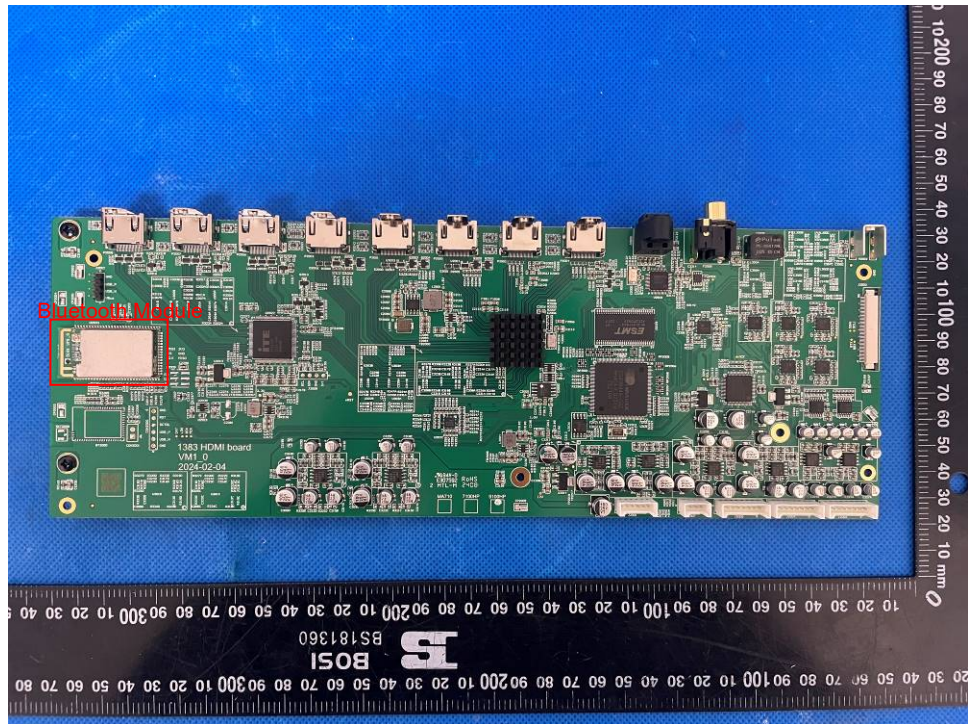

Type Designation: MA9100HP

Figure 7. Power board view 1

Figure 8. Power board view 2

Product: 9.2-channel 8K High-Performance AV Receiver

Type Designation: MA9100HP

Figure 9. HDMI board view 1

Figure 10. HDMI board view 2

Product: 9.2-channel 8K High-Performance AV Receiver

Type Designation: MA9100HP

Figure 11. AMP board view 1

Figure 12. AMP board view 2

Product: 9.2-channel 8K High-Performance AV Receiver

Type Designation: MA9100HP