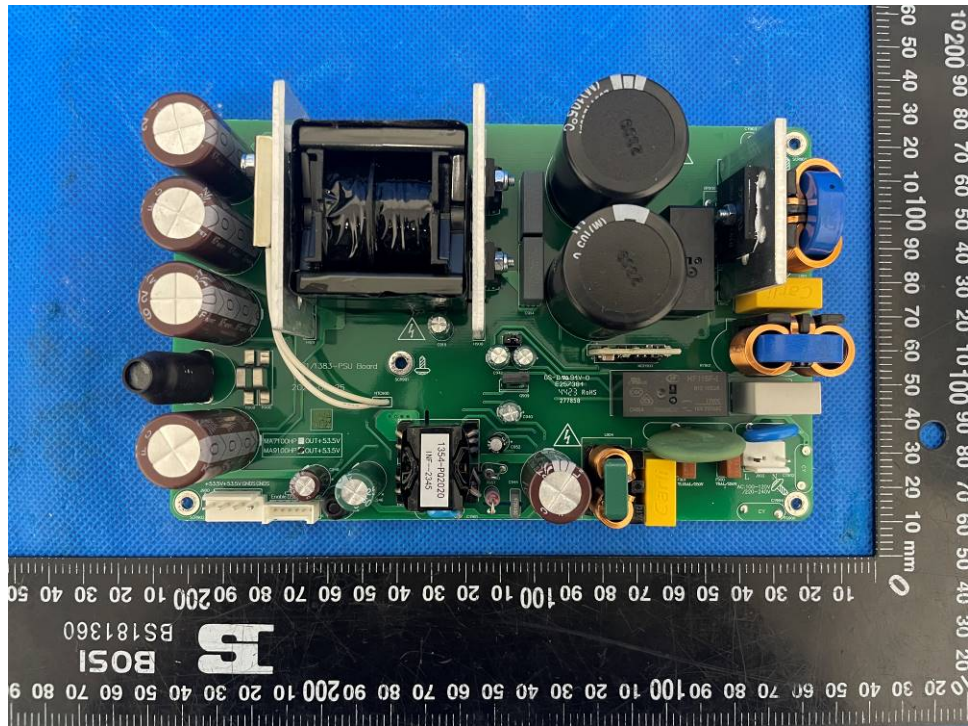

Type Designation: MA9100HP

Figure 7. Power board view 1

Figure 8. Power board view 2

Product: 9.2-channel 8K High-Performance AV Receiver

Type Designation: MA9100HP

Figure 9. HDMI board view 1

Figure 10. HDMI board view 2