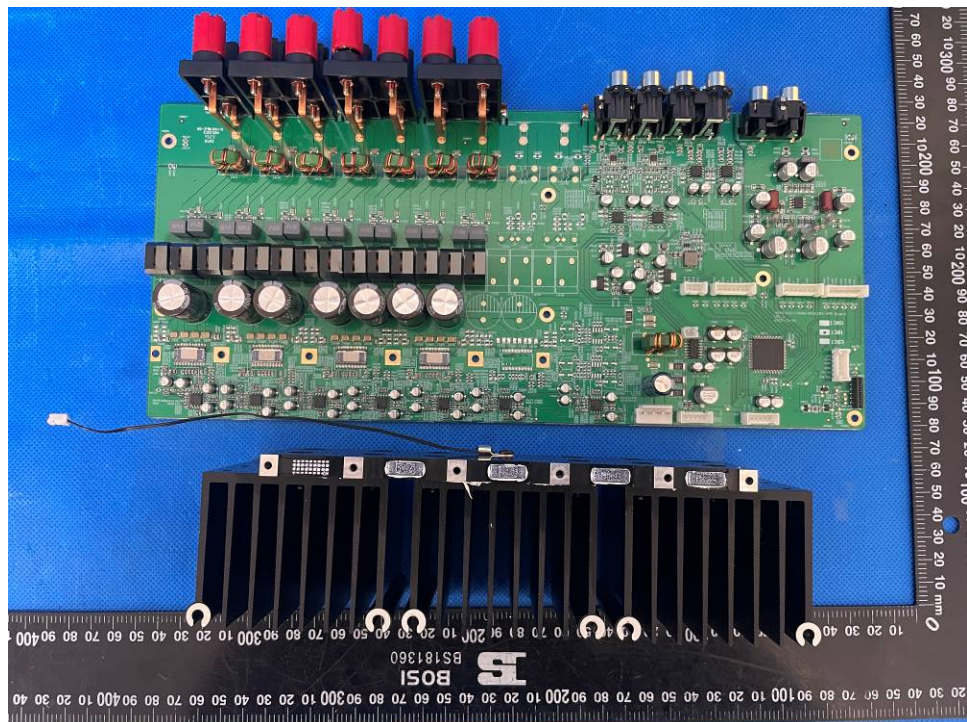

Product: 7.2-channel 8K High-Performance AV Receiver

Type Designation: MA7100HP

Figure 11. HDMI board view 2

Figure 12. AMP board view 1

Product: 7.2-channel 8K High-Performance AV Receiver

Type Designation: MA7100HP