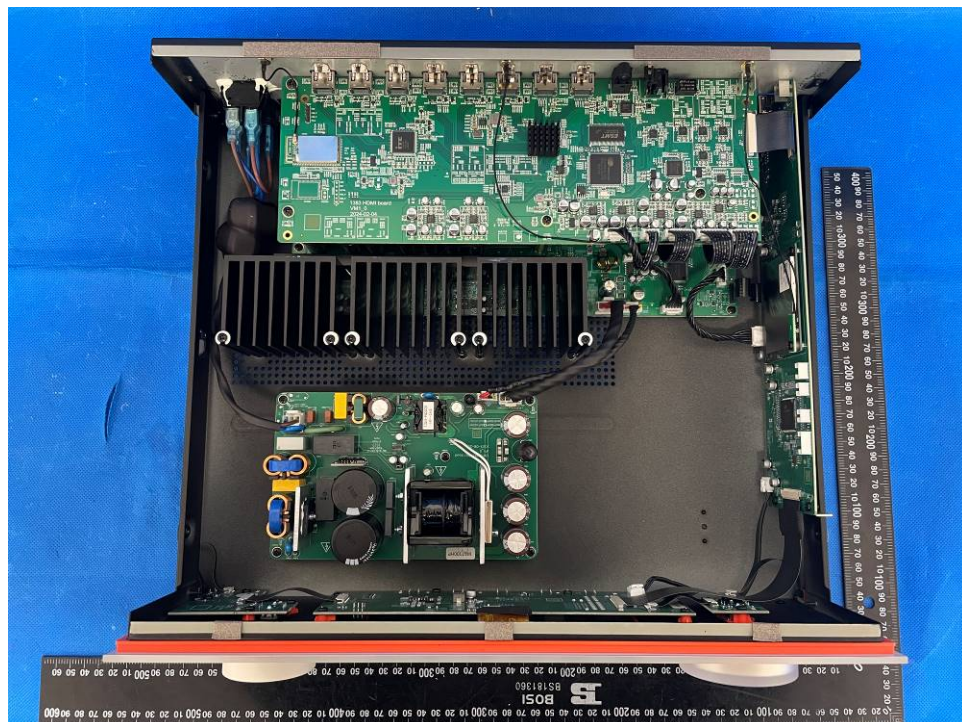

Product: 7.2-channel 8K High-Performance AV Receiver

Type Designation: MA7100HP

Figure 1. Terminals view

Figure 2. Internal view 1

Product: 7.2-channel 8K High-Performance AV Receiver

Type Designation: MA7100HP

Figure 3. Internal view 2

Figure 4. Internal view 3

Product: 7.2-channel 8K High-Performance AV Receiver

Type Designation: MA7100HP

Figure 5. Internal view 4

Figure 6. Internal view 5

Product: 7.2-channel 8K High-Performance AV Receiver

Type Designation: MA7100HP

Figure 7. Internal view 6

Figure 8. Power board view 1

Product: 7.2-channel 8K High-Performance AV Receiver

Type Designation: MA7100HP

Figure 9. Power board view 2

Figure 10 HDMI board view 1