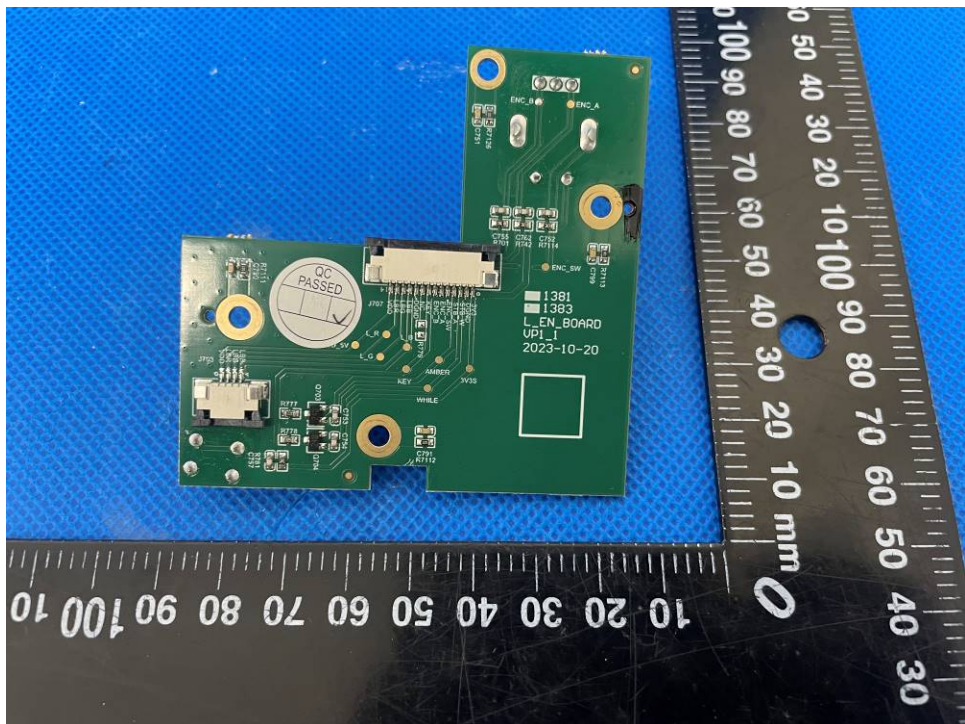

Type Designation: MA7100HP

Figure 17. FPP board view 1

Figure 18. FPP board view 2

Product: 7.2-channel 8K High-Performance AV Receiver

Type Designation: MA7100HP

Figure 19. L EN board view 1

Figure 20. L EN board view 2