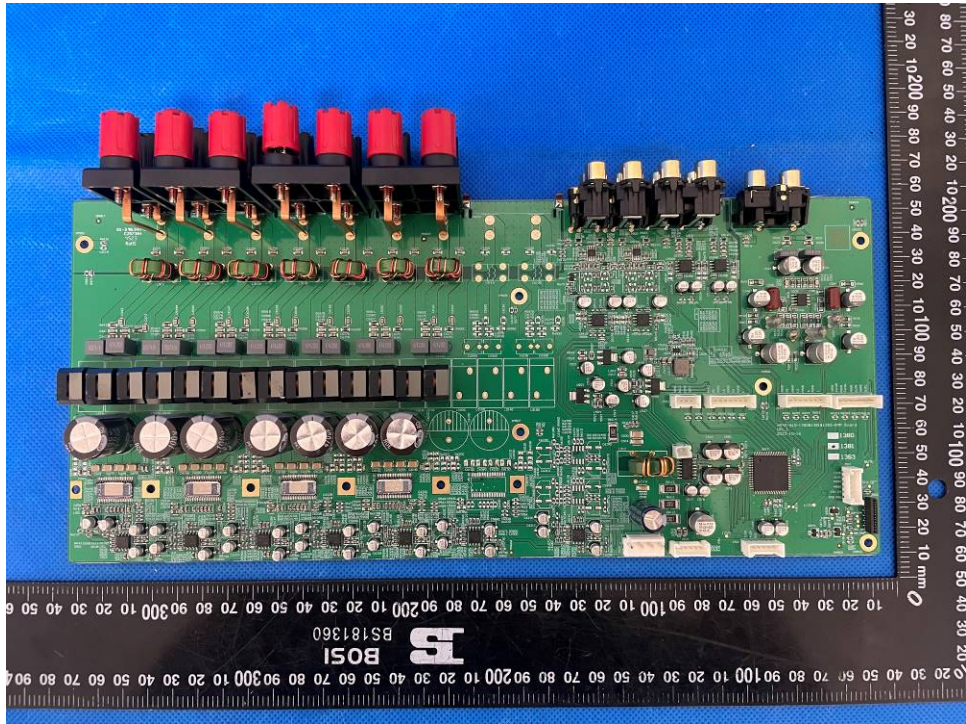

Product: 7.2-channel 8K High-Performance AV Receiver

Type Designation: MA7100HP

Figure 11. HDMI board view 2

Figure 12. AMP board view 1

Product: 7.2-channel 8K High-Performance AV Receiver

Type Designation: MA7100HP