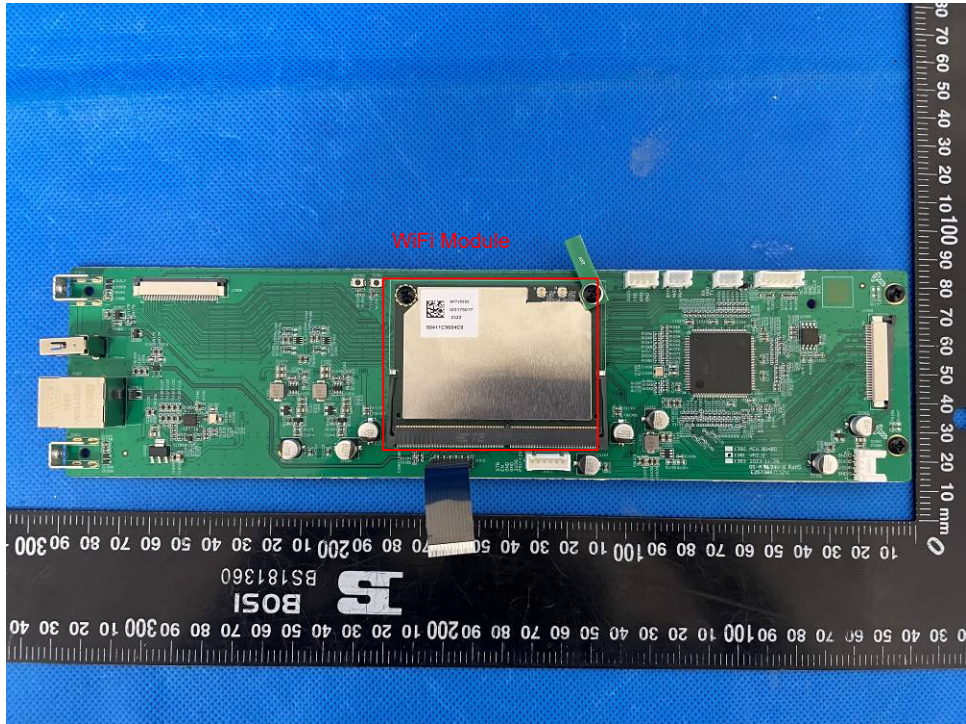

Figure 13. AMP board view 2

Figure 14. AMP board view 3

Product: 7.2-channel 8K High-Performance AV Receiver

Type Designation: MA7100HP

Figure 15. MUC board view 1

Figure 16. MUC board view 2

Product: 7.2-channel 8K High-Performance AV Receiver