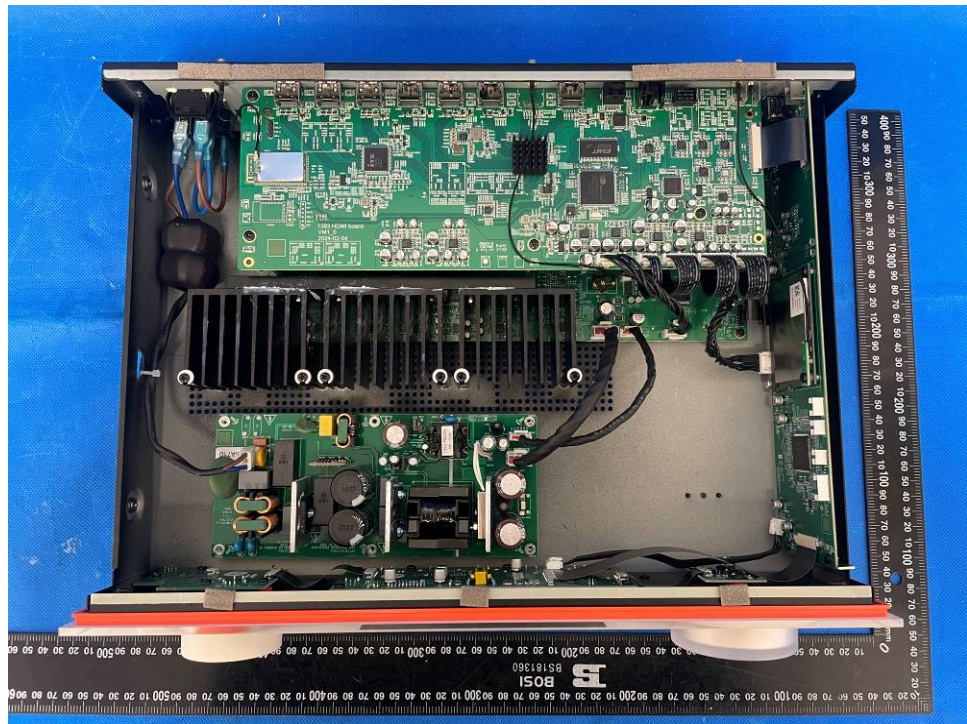

Product: 7.2-channel 8K AV Receiver

Type Designation: MA710

Figure 1. Internal view 1

Figure 2. Internal view 2

Product: 7.2-channel 8K AV Receiver

Type Designation: MA710

Figure 3. Internal view 3

Figure 4. Internal view 4

Product: 7.2-channel 8K AV Receiver

Type Designation: MA710

Figure 5. Internal view 5

Figure 6. Internal view 6

Product: 7.2-channel 8K AV Receiver

Type Designation: MA710

Figure 7. Power board view 1

Figure 8. Power board view 2