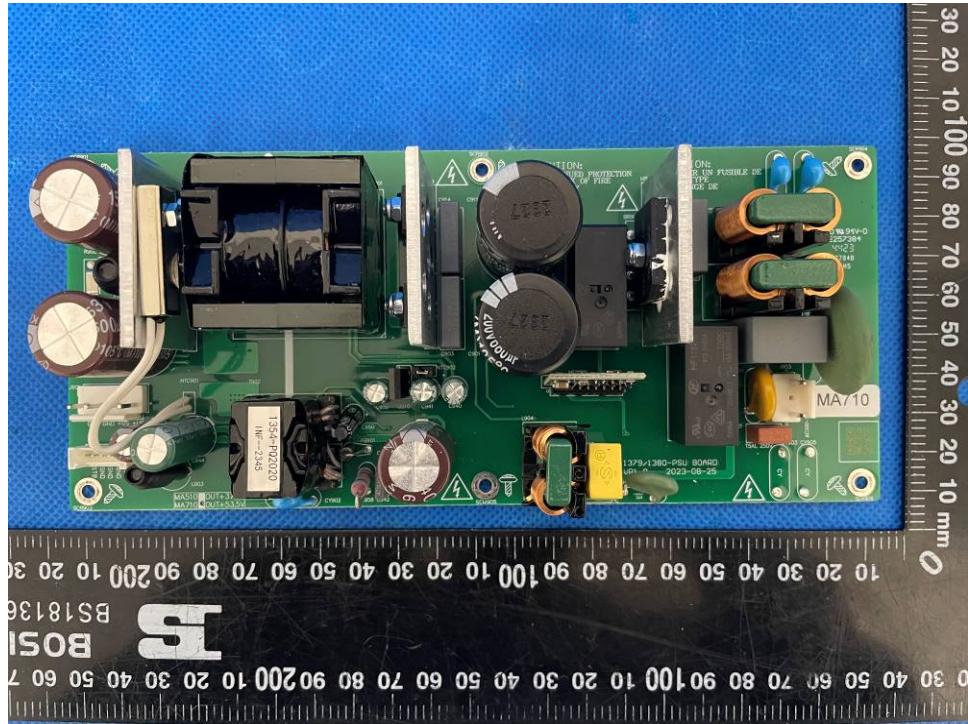

Product: 7.2-channel 8K AV Receiver

Type Designation: MA710

Figure 5. Internal view 5

Figure 6. Internal view 6

Product: 7.2-channel 8K AV Receiver

Type Designation: MA710

Figure 7. Power board view 1

Figure 8. Power board view 2