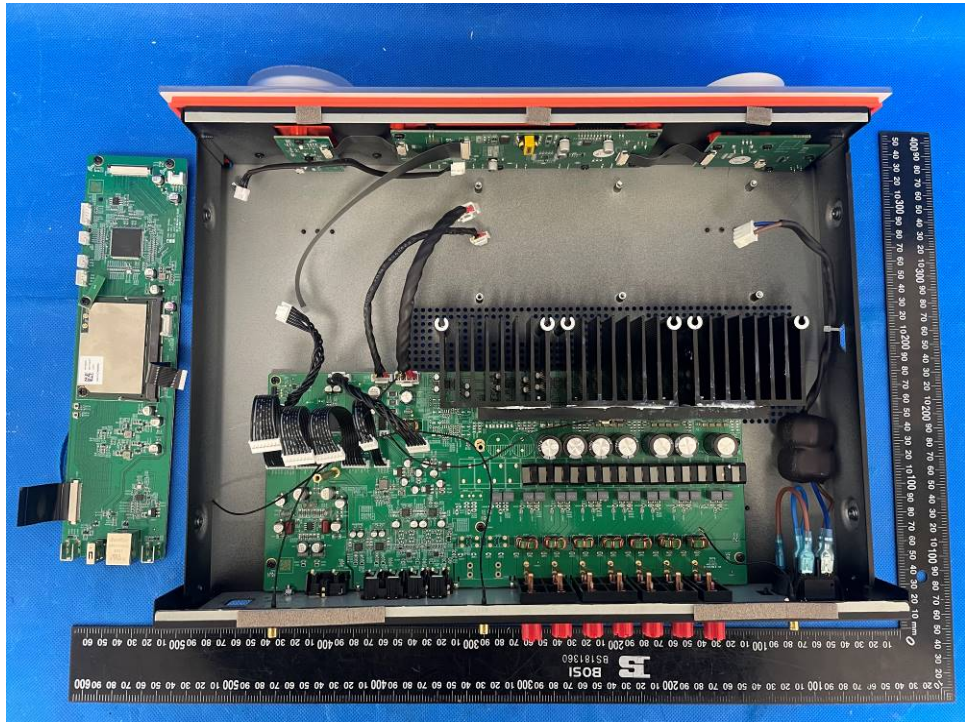

Product: 7.2-channel 8K AV Receiver

Type Designation: MA710

Figure 1. Internal view 1

Figure 2. Internal view 2

Product: 7.2-channel 8K AV Receiver

Type Designation: MA710

Figure 3. Internal view 3

Figure 4. Internal view 4

Product: 7.2-channel 8K AV Receiver

Type Designation: MA710

Figure 5. Internal view 5

Figure 6. Internal view 6

Product: 7.2-channel 8K AV Receiver

Type Designation: MA710

Figure 7. Power board view 1

Figure 8. Power board view 2