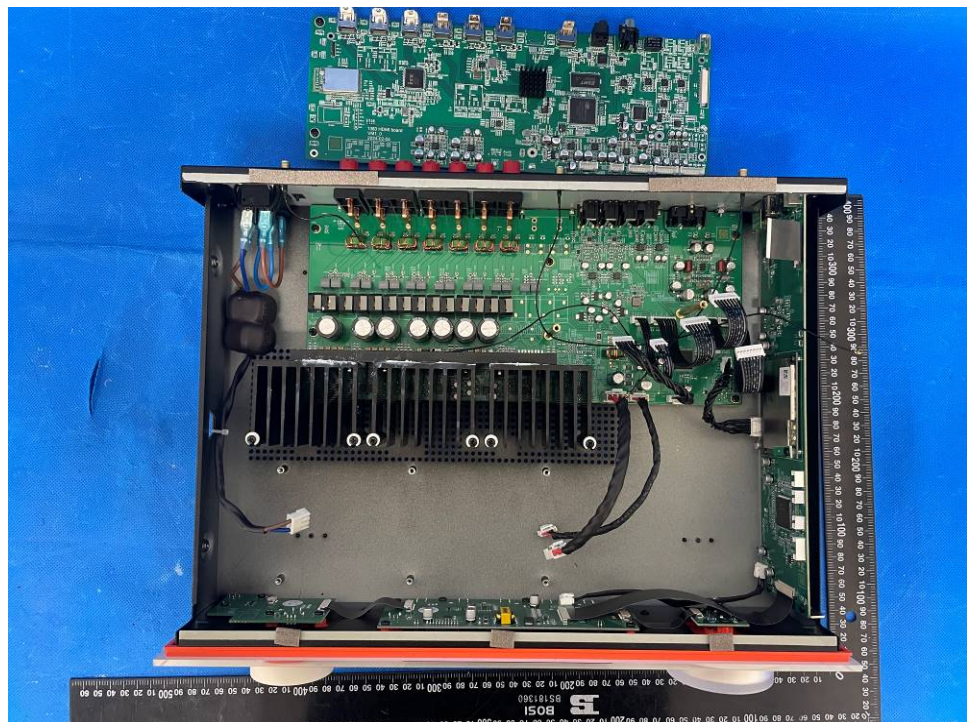

Product: 7.2-channel 8K AV Receiver

Type Designation: MA710

Figure 1. Internal view 1

Figure 2. Internal view 2

Product: 7.2-channel 8K AV Receiver

Type Designation: MA710

Figure 3. Internal view 3

Figure 4. Internal view 4

Product: 7.2-channel 8K AV Receiver

Type Designation: MA710

Figure 5. Internal view 5

Figure 6. Internal view 6

Product: 7.2-channel 8K AV Receiver

Type Designation: MA710

Figure 7. Power board view 1

Figure 8. Power board view 2