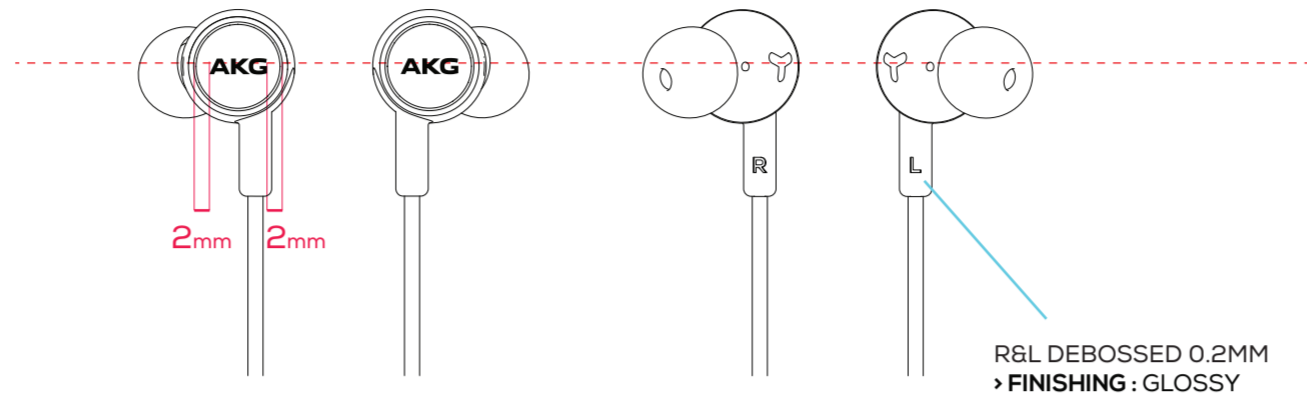

EAR BUD

CABLE LENGHT

COMPLIANCE INFORMATION

USB