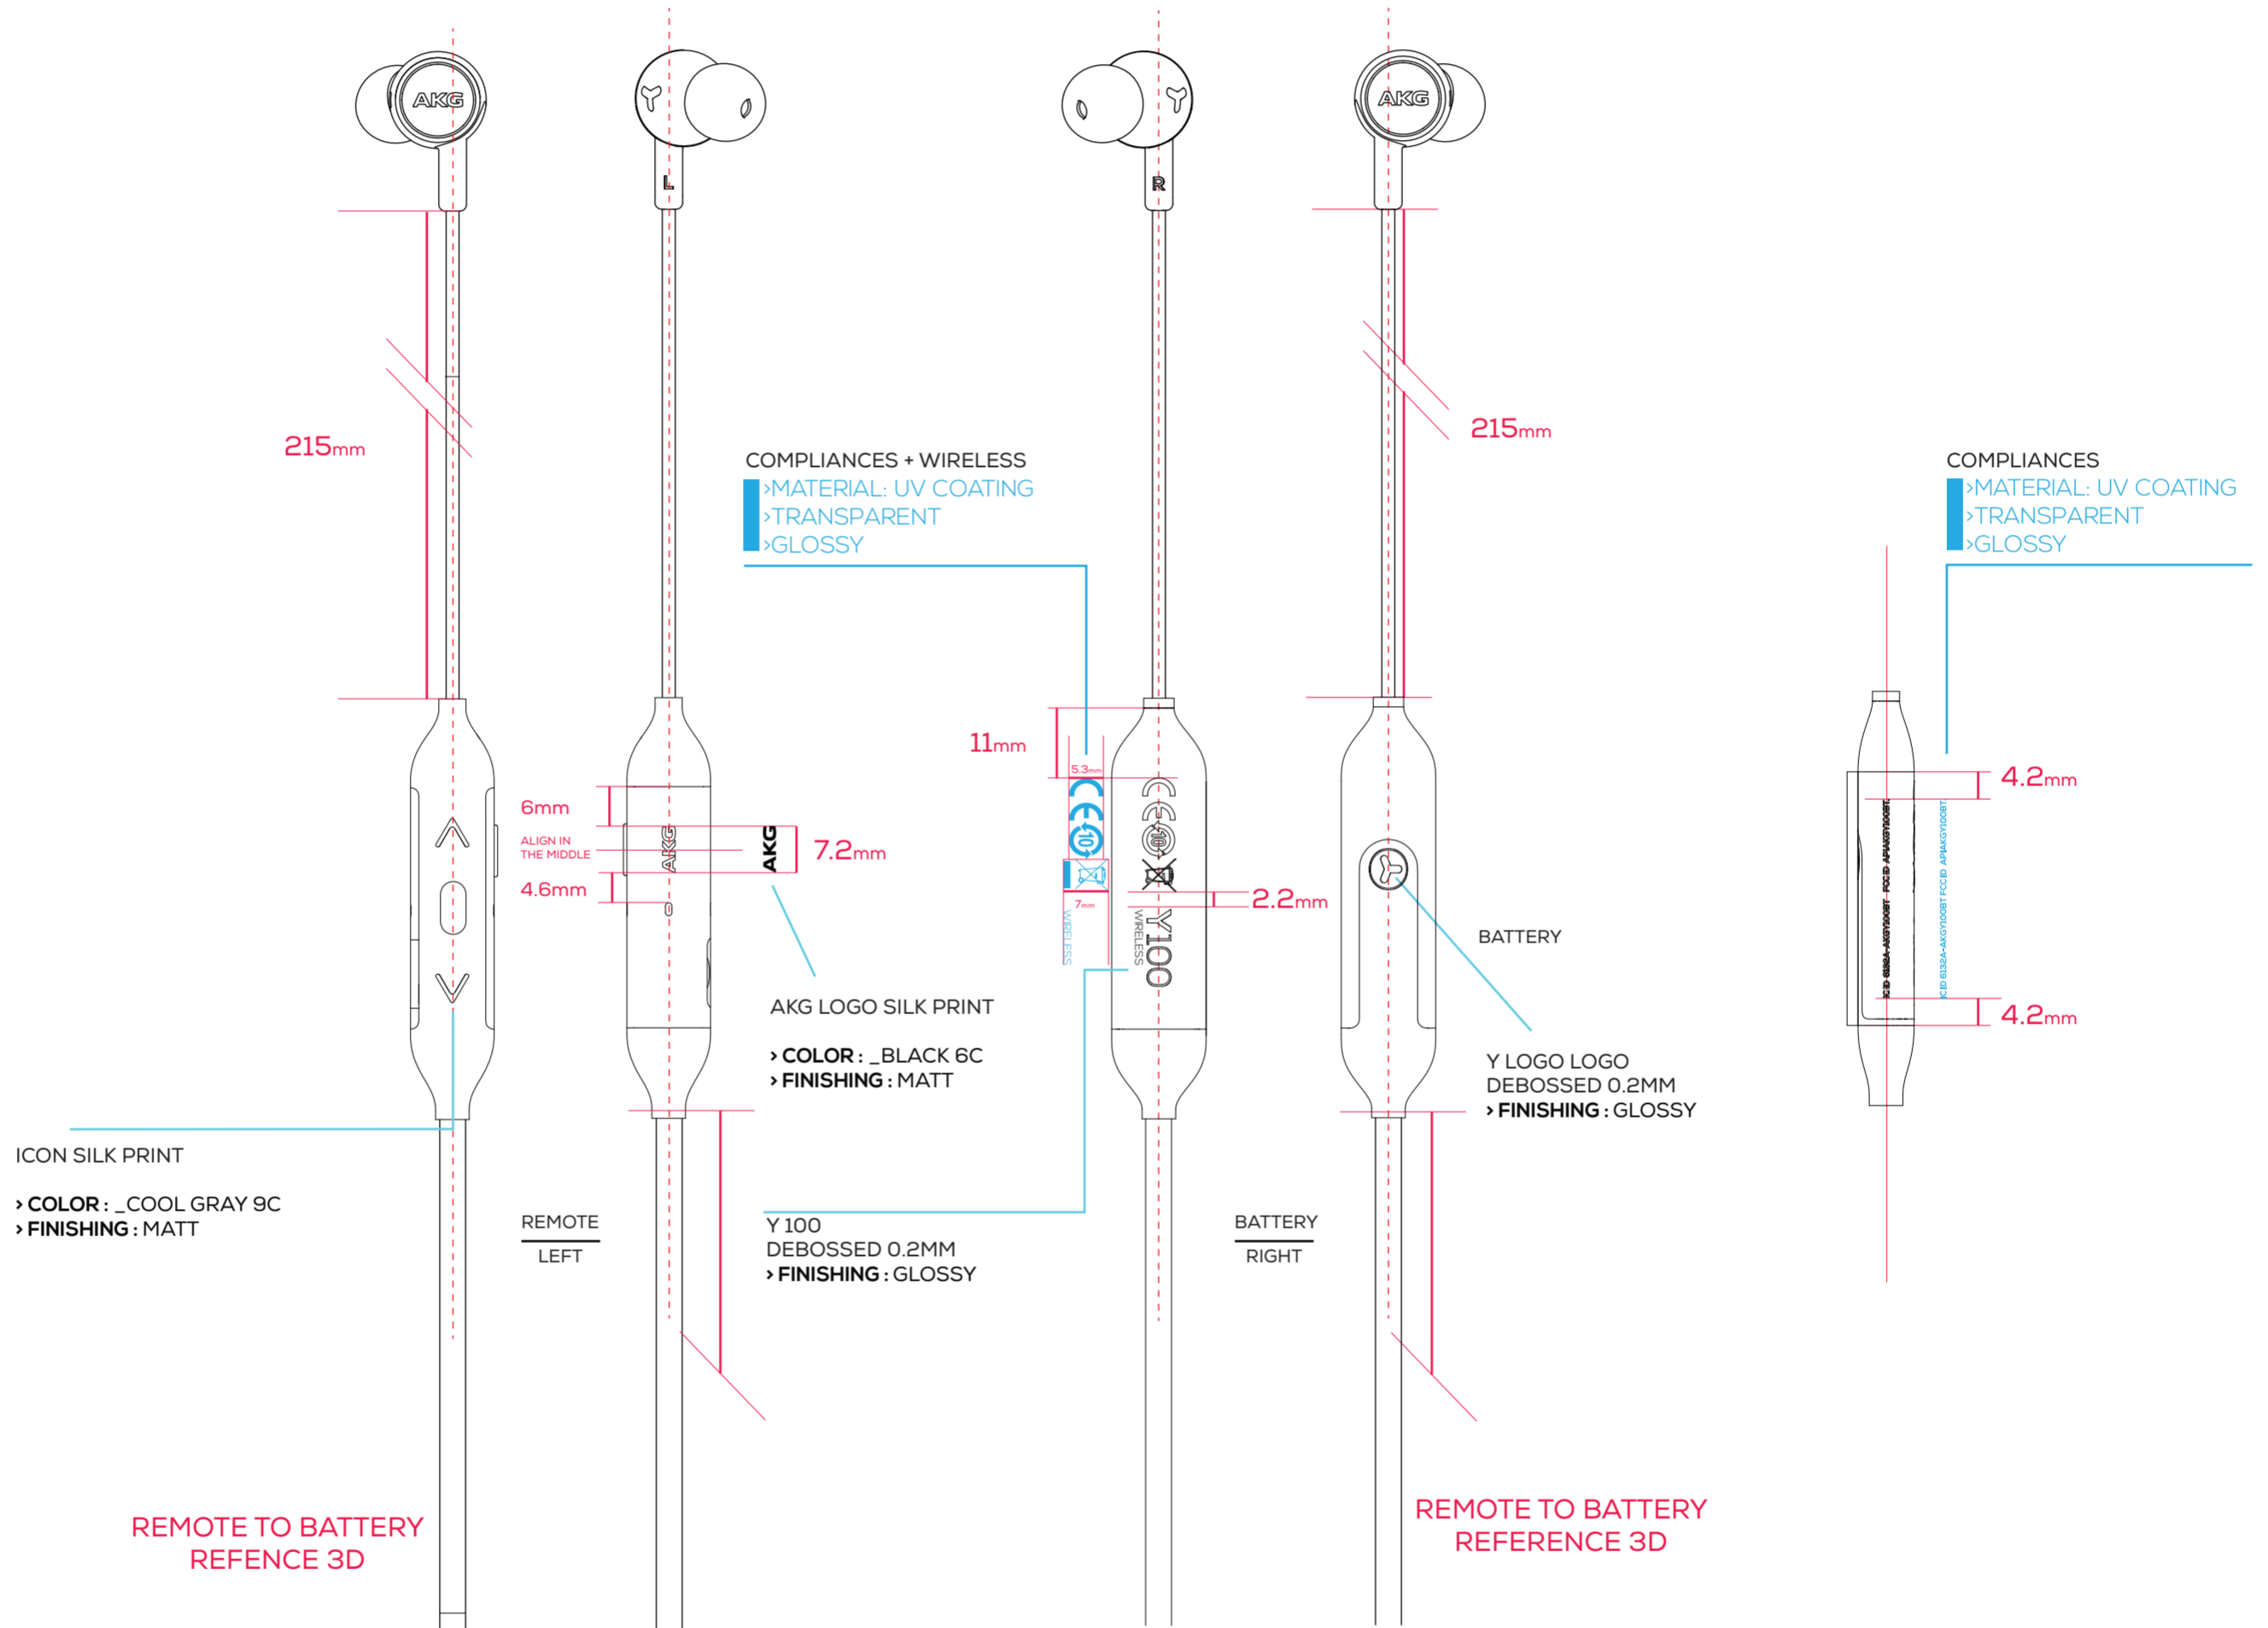

EAR BUD

CABLE LENGHT

COMPLIANCE INFORMATION

USB