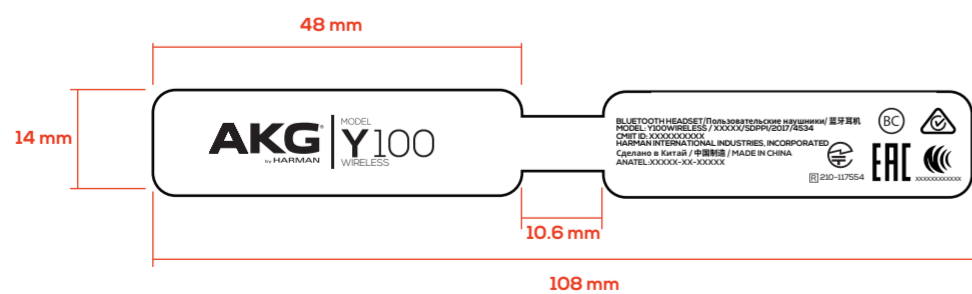

EAR BUD

CABLE LENGHT

COMPLIANCE INFORMATION

USB