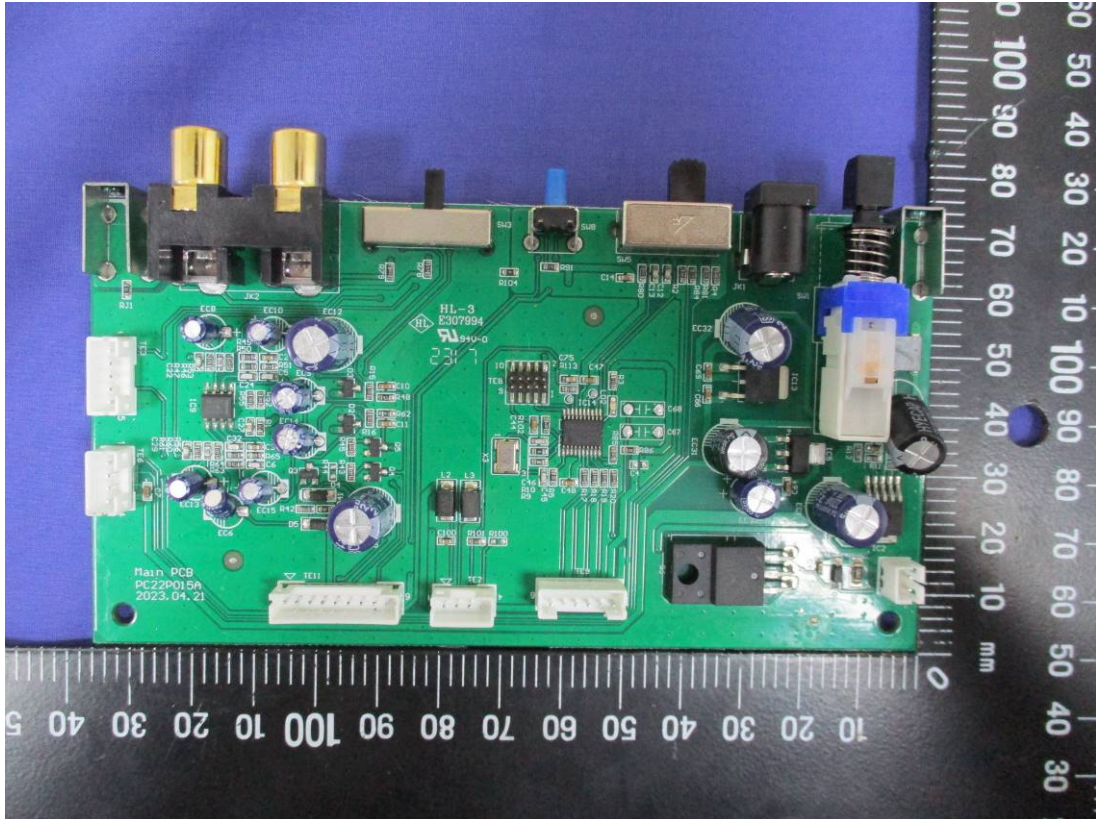

Internal Photo

Model: JBL SPINNER BT

Antenna