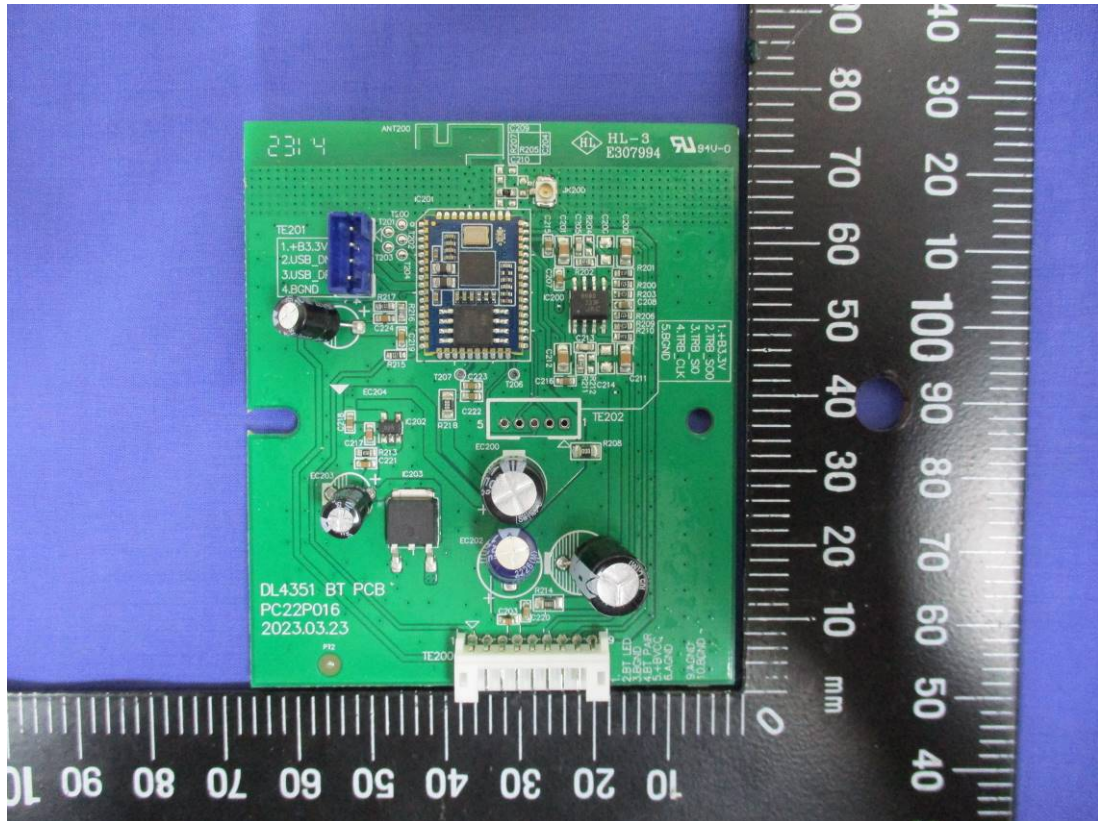

Internal Photo

Model: JBL SPINNER BT

Antenna