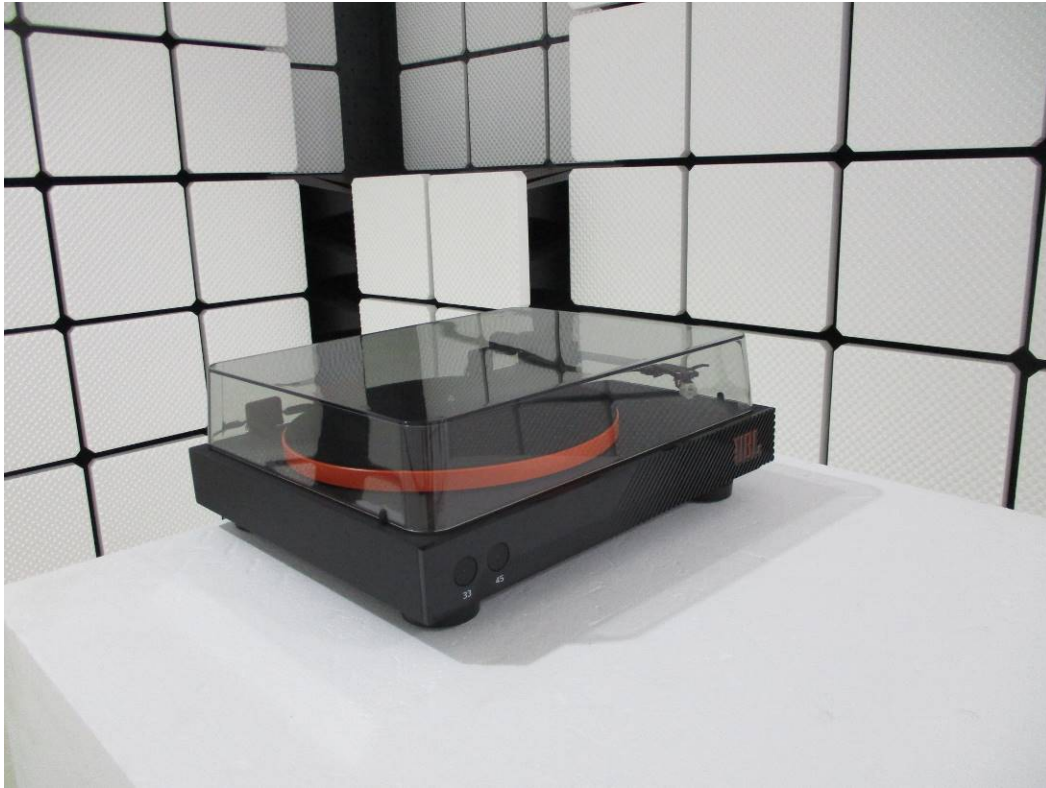

APPENDIX I SETUP PHOTOS

RADIATED EMISSION MEASUREMENT SETUP

Below 1GHz

RADIATED RF MEASUREMENT SETUP

RF CONDUCTED SETUP

CONDUCTED EMISSION MEASUREMENT SETUP

MODE: NORMAL OPERATION