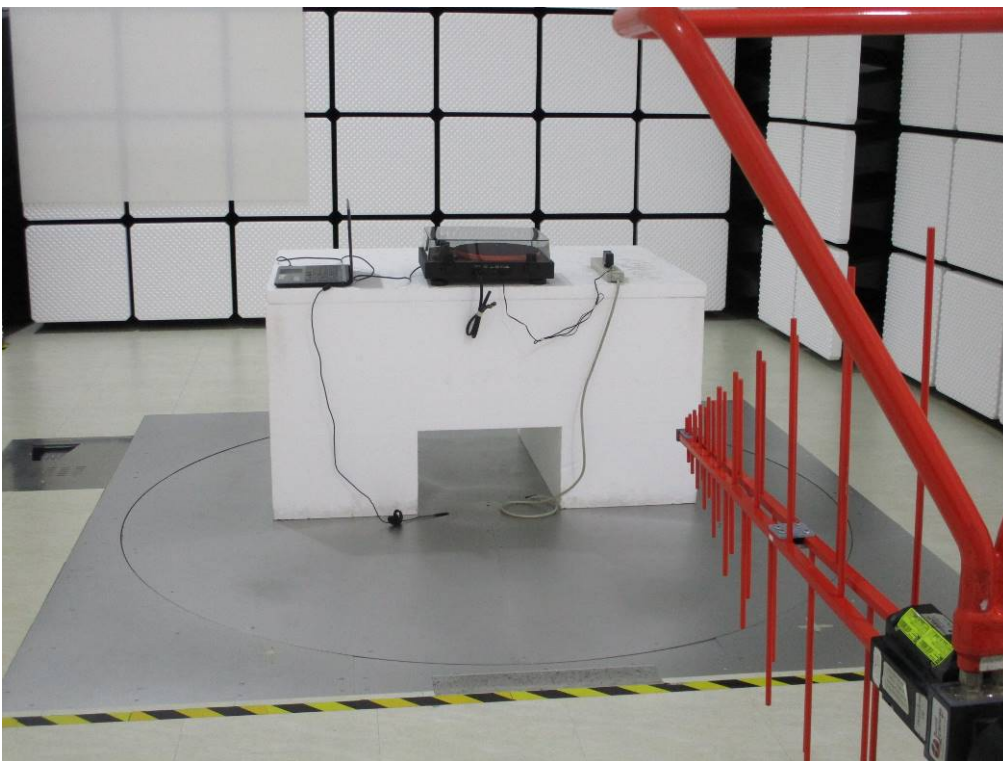

APPENDIX I SETUP PHOTOS

RADIATED EMISSION MEASUREMENT SETUP

Below 1GHz

RADIATED RF MEASUREMENT SETUP

RF CONDUCTED SETUP

CONDUCTED EMISSION MEASUREMENT SETUP

MODE: NORMAL OPERATION