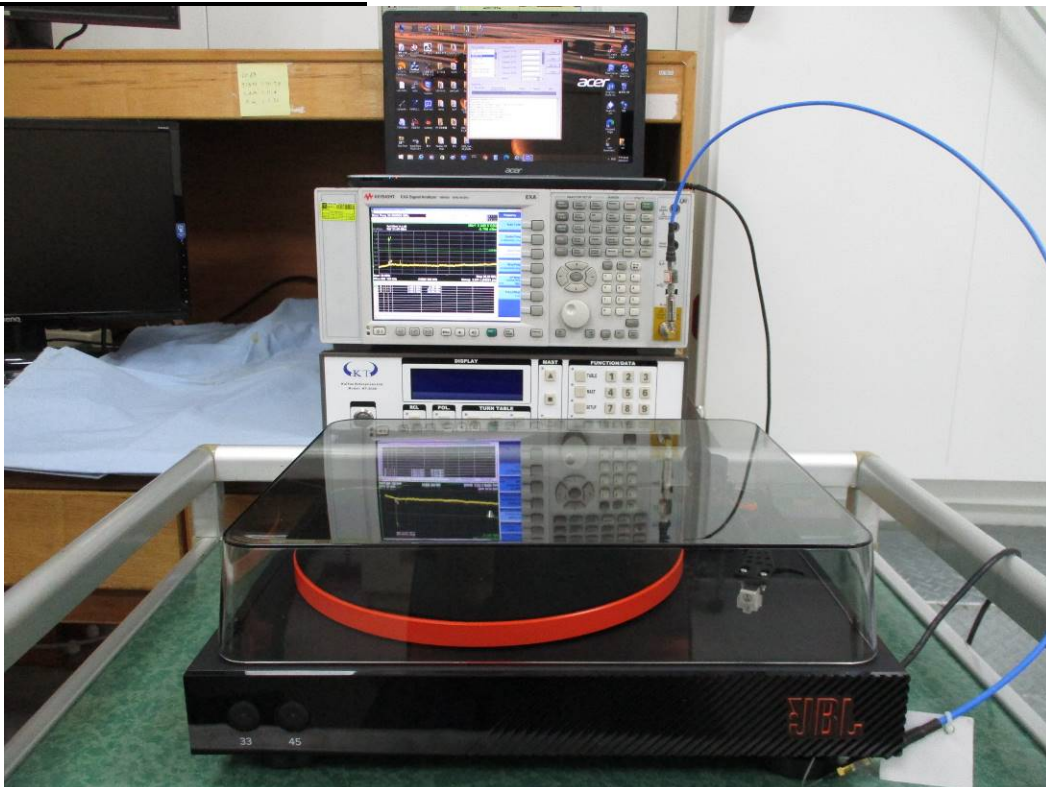

APPENDIX I SETUP PHOTOS

RADIATED EMISSION MEASUREMENT SETUP

Below 1GHz

RADIATED RF MEASUREMENT SETUP

RF CONDUCTED SETUP

CONDUCTED EMISSION MEASUREMENT SETUP

MODE: NORMAL OPERATION