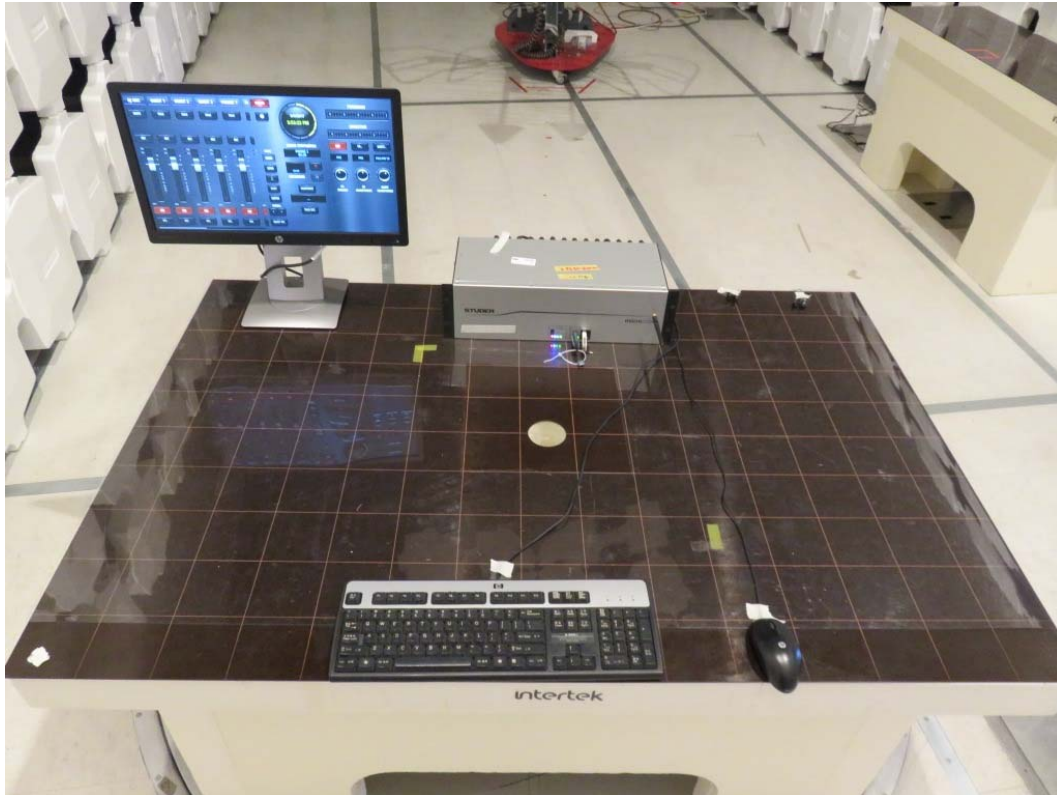

INTERTEK TESTING SERVICE

Report No: 17031411HKG-001/002

Configuration Photographs

Worst-Case Radiated Emissions

(Front View)

INTERTEK TESTING SERVICE

Report No: 17031411HKG-001/002

Configuration Photographs

Worst-Case Radiated Emissions

(Back View)