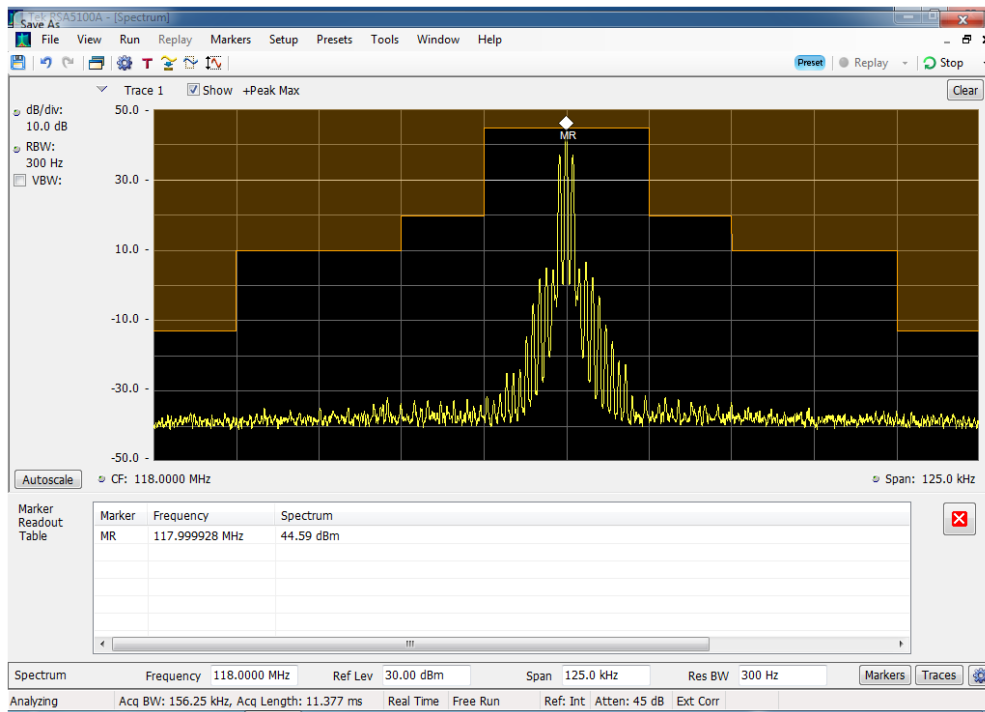

Annex D

Emission Masks

A3E Mask_118 MHz

A3E Mask_127.5 MHz

A3E Mask_136.975 MHz

A9W Mask_118 MHz

A9W Mask_127.5 MHz

A9W Mask_136.975 MHz

G1D Mask_118 MHz

G1D Mask_127.5 MHz

G1D Mask_136.975 MHz