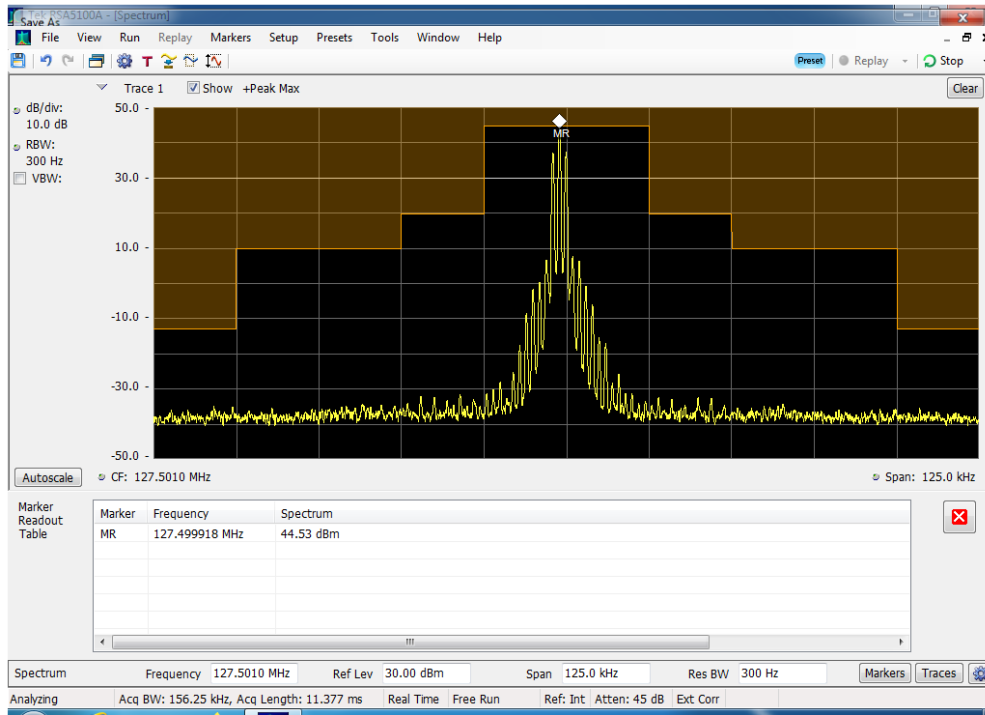

Annex D

Emission Masks

A3E Mask_118 MHz

A3E Mask_127.5 MHz

A3E Mask_136.975 MHz

A9W Mask_118 MHz

A9W Mask_127.5 MHz

A9W Mask_136.975 MHz

G1D Mask_118 MHz

G1D Mask_127.5 MHz

G1D Mask_136.975 MHz