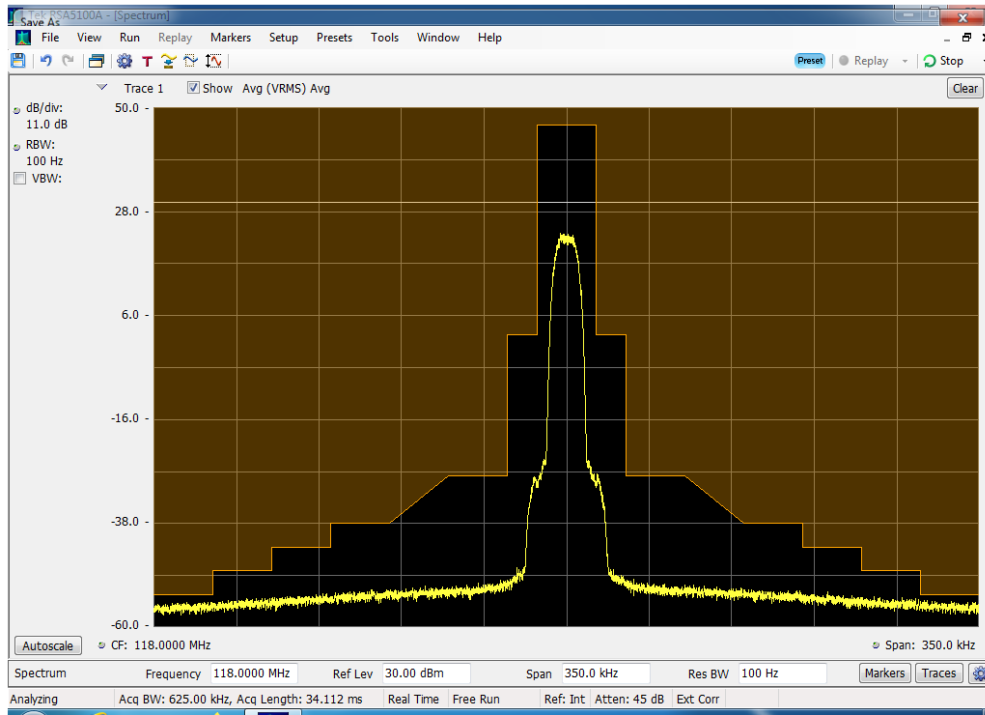

Annex D

Emission Masks

A3E Mask_118 MHz

A3E Mask_127.5 MHz

A3E Mask_136.975 MHz

A9W Mask_118 MHz

A9W Mask_127.5 MHz

A9W Mask_136.975 MHz

G1D Mask_118 MHz

G1D Mask_127.5 MHz

G1D Mask_136.975 MHz