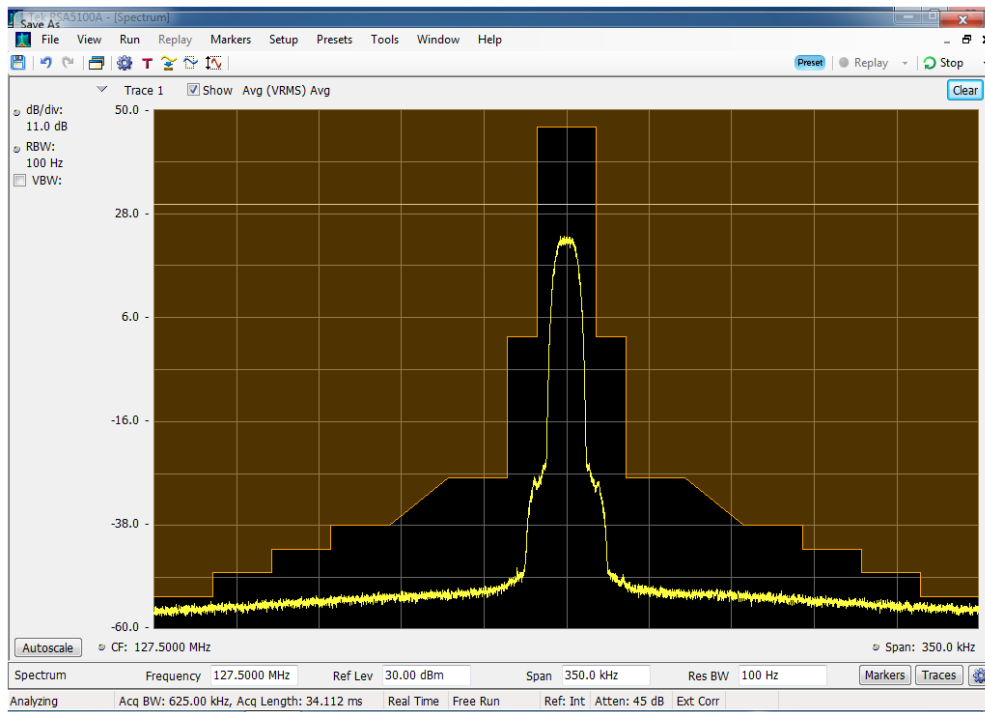

Annex D

Emission Masks

A3E Mask_118 MHz

A3E Mask_127.5 MHz

A3E Mask_136.975 MHz

A9W Mask_118 MHz

A9W Mask_127.5 MHz

A9W Mask_136.975 MHz

G1D Mask_118 MHz

G1D Mask_127.5 MHz

G1D Mask_136.975 MHz