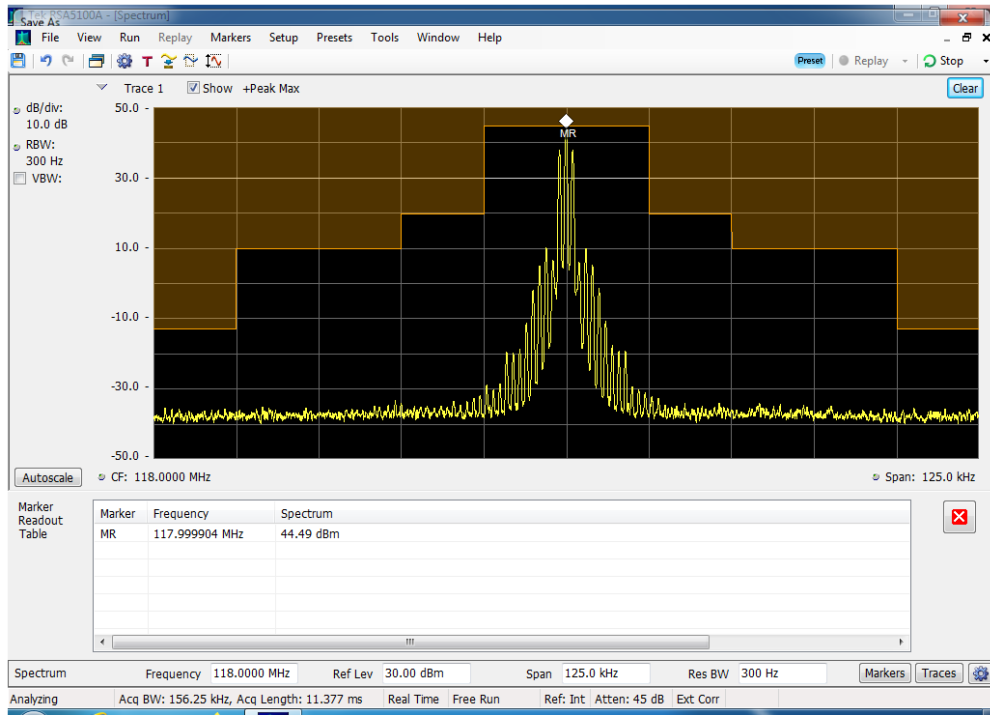

Annex D

Emission Masks

A3E Mask_118 MHz

A3E Mask_127.5 MHz

A3E Mask_136.975 MHz

A9W Mask_118 MHz

A9W Mask_127.5 MHz

A9W Mask_136.975 MHz

G1D Mask_118 MHz

G1D Mask_127.5 MHz

G1D Mask_136.975 MHz