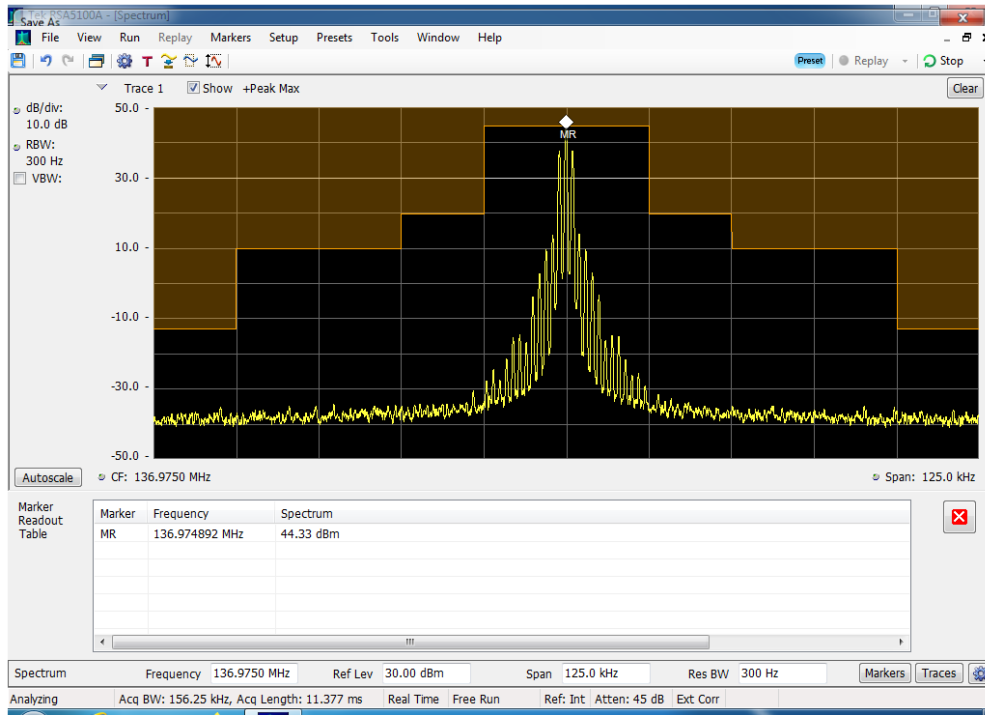

Annex D

Emission Masks

A3E Mask_118 MHz

A3E Mask_127.5 MHz

A3E Mask_136.975 MHz

A9W Mask_118 MHz

A9W Mask_127.5 MHz

A9W Mask_136.975 MHz

G1D Mask_118 MHz

G1D Mask_127.5 MHz

G1D Mask_136.975 MHz