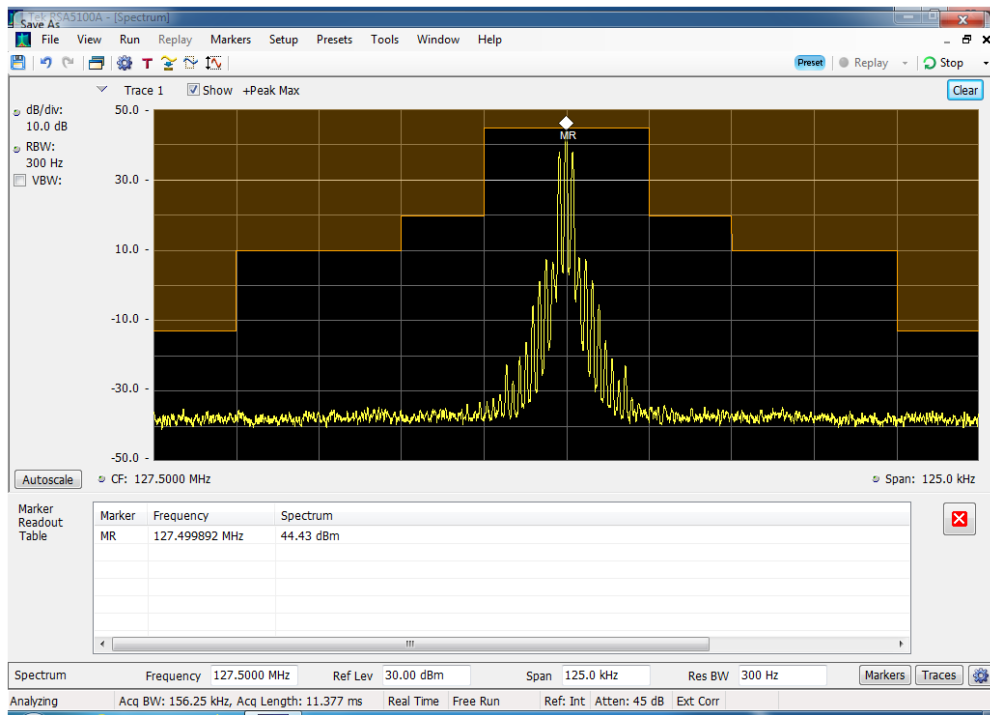

Annex D

Emission Masks

A3E Mask_118 MHz

A3E Mask_127.5 MHz

A3E Mask_136.975 MHz

A9W Mask_118 MHz

A9W Mask_127.5 MHz

A9W Mask_136.975 MHz

G1D Mask_118 MHz

G1D Mask_127.5 MHz

G1D Mask_136.975 MHz