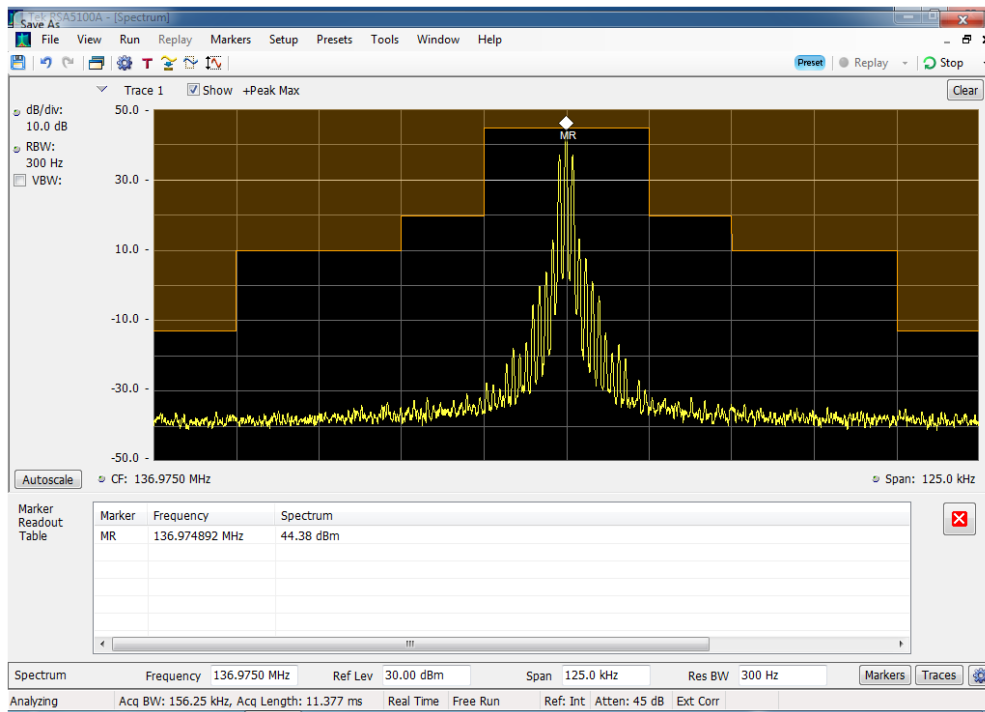

Annex D

Emission Masks

A3E Mask_118 MHz

A3E Mask_127.5 MHz

A3E Mask_136.975 MHz

A9W Mask_118 MHz

A9W Mask_127.5 MHz

A9W Mask_136.975 MHz

G1D Mask_118 MHz

G1D Mask_127.5 MHz

G1D Mask_136.975 MHz