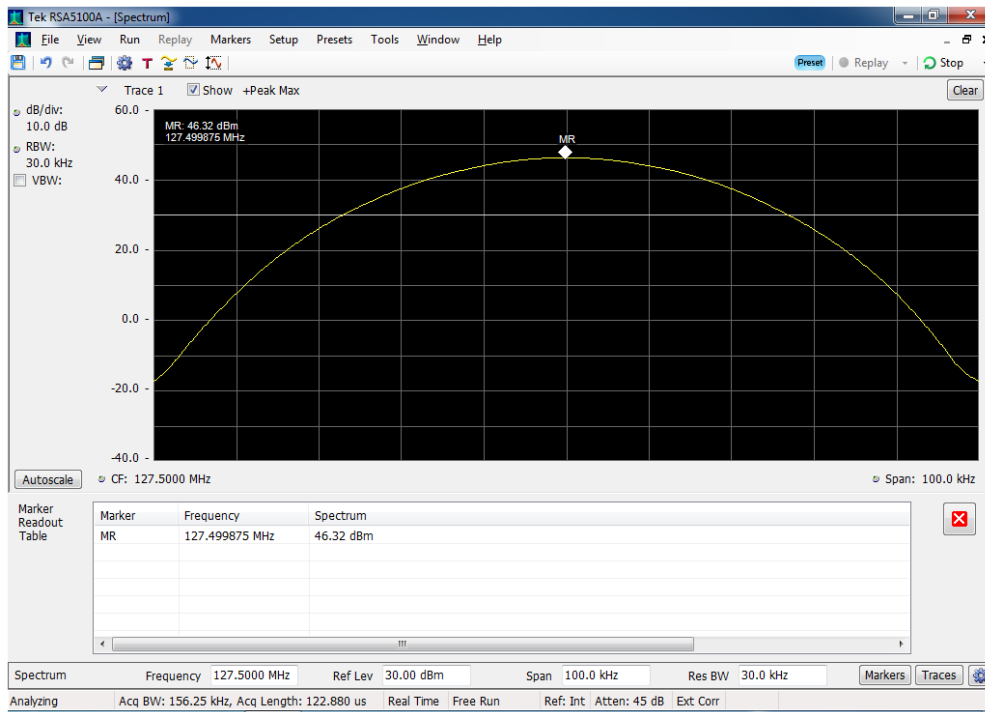

Annex A

Output Power

Output Power_118 MHz_ Data Mode 2

Output Power_118 MHz_ Data Mode A

Output Power_118 MHz_Voice Mode

Output Power_127.5 MHz_Data Mode 2

Output Power_127.5 MHz_ Data Mode A

Output Power_127.5 MHz_ Voice Mode

Output Power_136.975 MHz_Data Mode 2

Output Power_136.975 MHz_Data Mode A

Output Power_136.975 MHz_Voice Mode