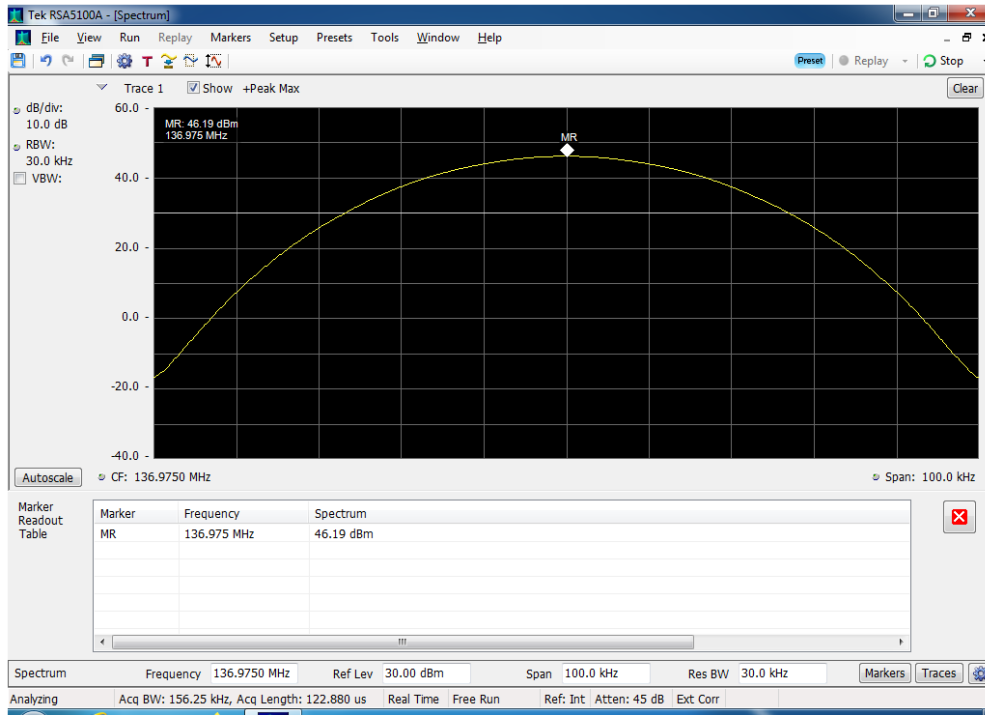

Annex A

Output Power

Output Power_118 MHz_ Data Mode 2

Output Power_118 MHz_ Data Mode A

Output Power_118 MHz_Voice Mode

Output Power_127.5 MHz_Data Mode 2

Output Power_127.5 MHz_ Data Mode A

Output Power_127.5 MHz_ Voice Mode

Output Power_136.975 MHz_Data Mode 2

Output Power_136.975 MHz_Data Mode A

Output Power_136.975 MHz_Voice Mode