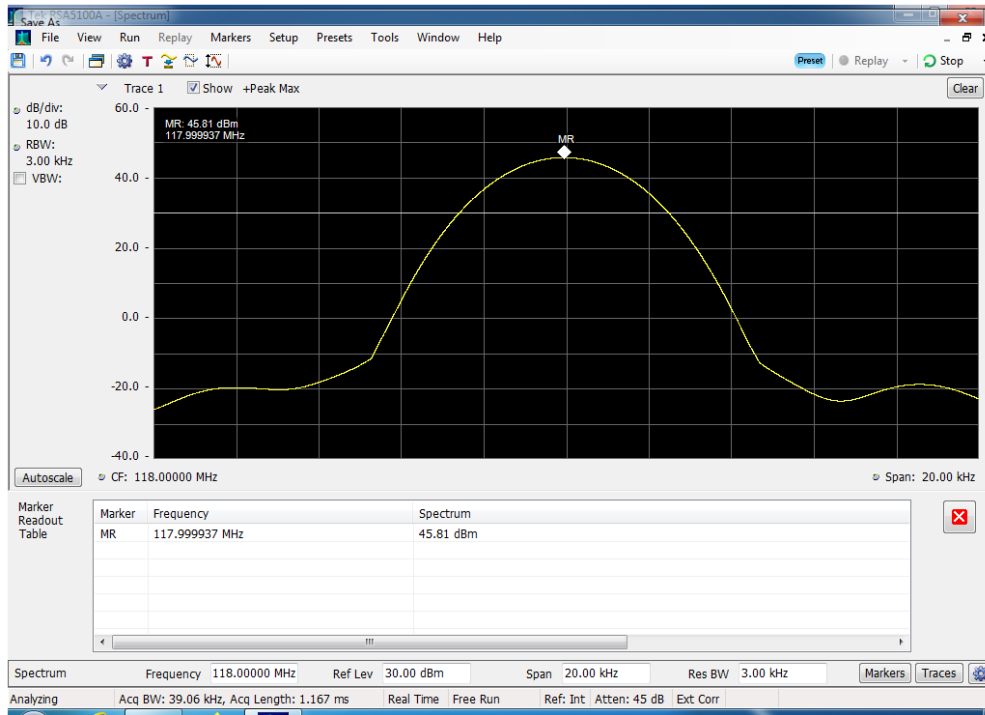

Annex A

Output Power

Output Power_118 MHz_ Data Mode 2

Output Power_118 MHz_ Data Mode A

Output Power_118 MHz_Voice Mode

Output Power_127.5 MHz_Data Mode 2

Output Power_127.5 MHz_ Data Mode A

Output Power_127.5 MHz_ Voice Mode

Output Power_136.975 MHz_Data Mode 2

Output Power_136.975 MHz_Data Mode A

Output Power_136.975 MHz_Voice Mode