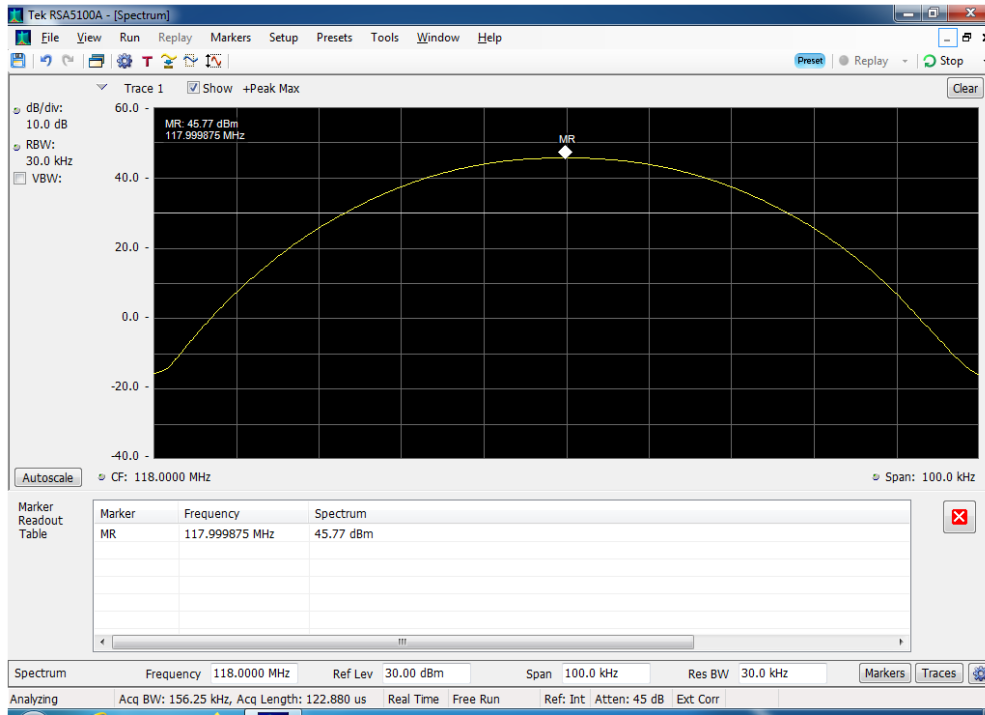

Annex A

Output Power

Output Power_118 MHz_ Data Mode 2

Output Power_118 MHz_ Data Mode A

Output Power_118 MHz_Voice Mode

Output Power_127.5 MHz_Data Mode 2

Output Power_127.5 MHz_ Data Mode A

Output Power_127.5 MHz_ Voice Mode

Output Power_136.975 MHz_Data Mode 2

Output Power_136.975 MHz_Data Mode A

Output Power_136.975 MHz_Voice Mode