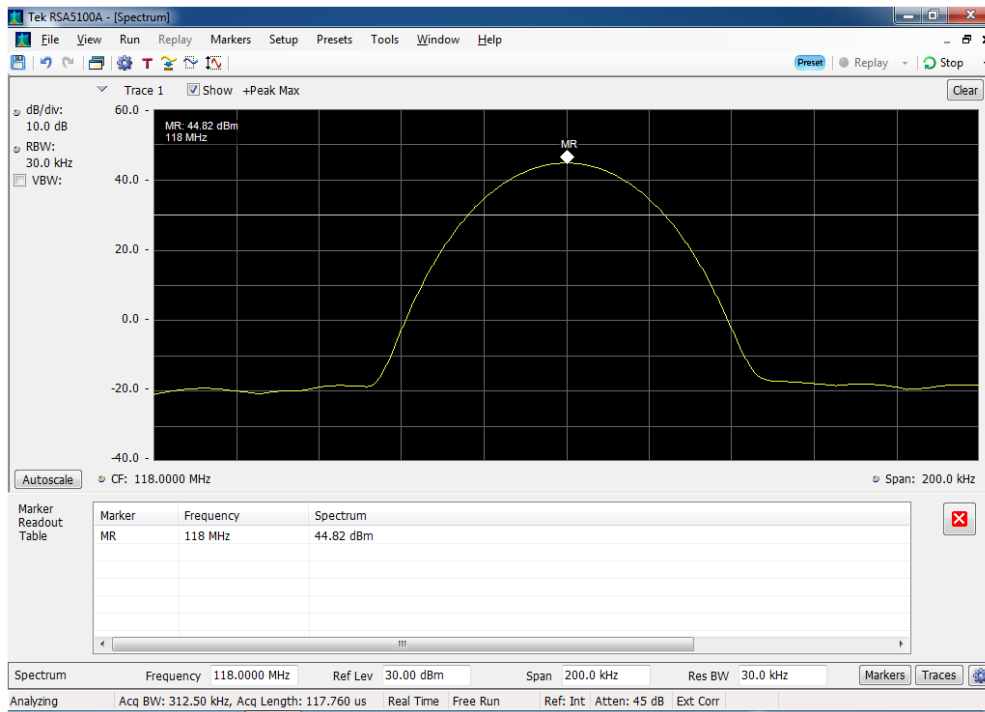

Annex A

Output Power

Output Power_118 MHz_ Data Mode 2

Output Power_118 MHz_ Data Mode A

Output Power_118 MHz_Voice Mode

Output Power_127.5 MHz_Data Mode 2

Output Power_127.5 MHz_ Data Mode A

Output Power_127.5 MHz_ Voice Mode

Output Power_136.975 MHz_Data Mode 2

Output Power_136.975 MHz_Data Mode A

Output Power_136.975 MHz_Voice Mode