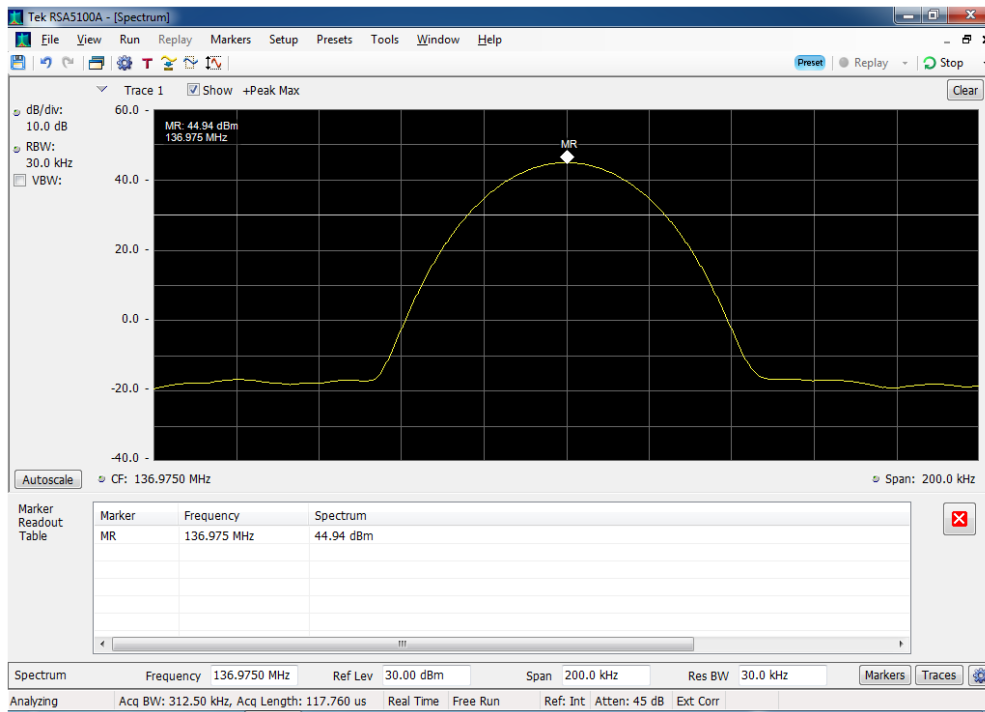

Annex A

Output Power

Output Power_118 MHz_ Data Mode 2

Output Power_118 MHz_ Data Mode A

Output Power_118 MHz_Voice Mode

Output Power_127.5 MHz_Data Mode 2

Output Power_127.5 MHz_ Data Mode A

Output Power_127.5 MHz_ Voice Mode

Output Power_136.975 MHz_Data Mode 2

Output Power_136.975 MHz_Data Mode A

Output Power_136.975 MHz_Voice Mode