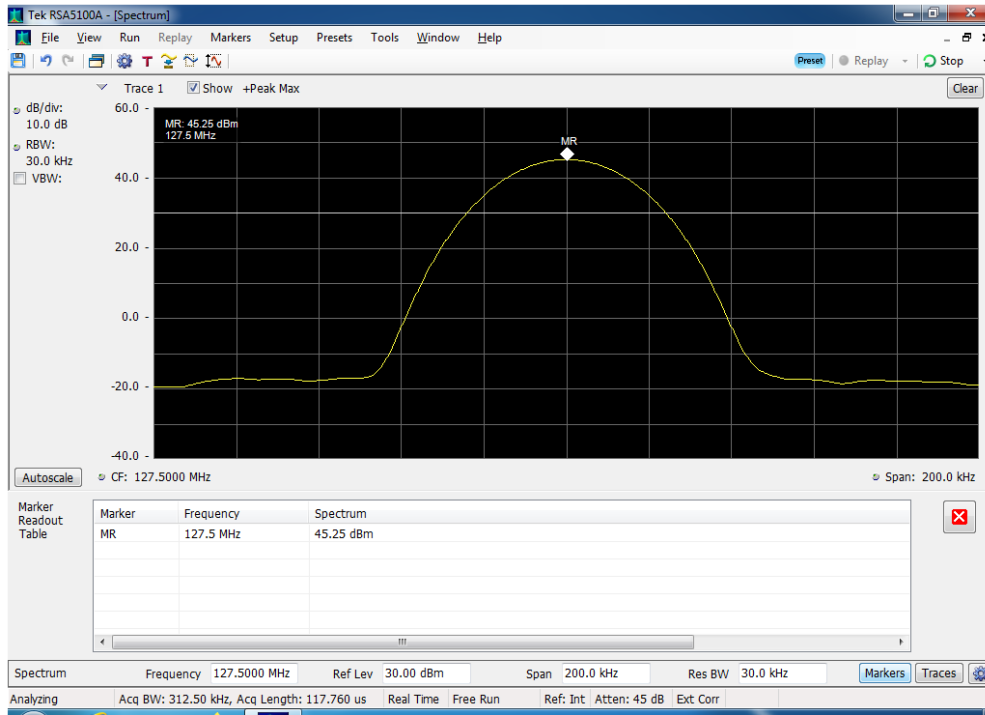

Annex A

Output Power

Output Power_118 MHz_ Data Mode 2

Output Power_118 MHz_ Data Mode A

Output Power_118 MHz_Voice Mode

Output Power_127.5 MHz_Data Mode 2

Output Power_127.5 MHz_ Data Mode A

Output Power_127.5 MHz_ Voice Mode

Output Power_136.975 MHz_Data Mode 2

Output Power_136.975 MHz_Data Mode A

Output Power_136.975 MHz_Voice Mode