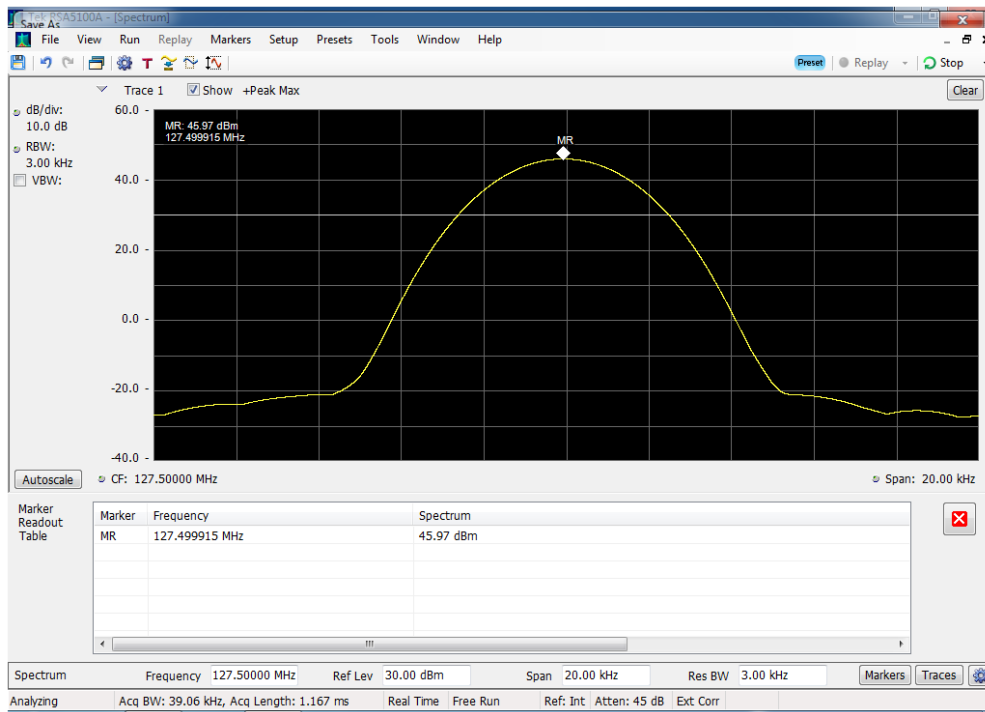

Annex A

Output Power

Output Power_118 MHz_ Data Mode 2

Output Power_118 MHz_ Data Mode A

Output Power_118 MHz_Voice Mode

Output Power_127.5 MHz_Data Mode 2

Output Power_127.5 MHz_ Data Mode A

Output Power_127.5 MHz_ Voice Mode

Output Power_136.975 MHz_Data Mode 2

Output Power_136.975 MHz_Data Mode A

Output Power_136.975 MHz_Voice Mode