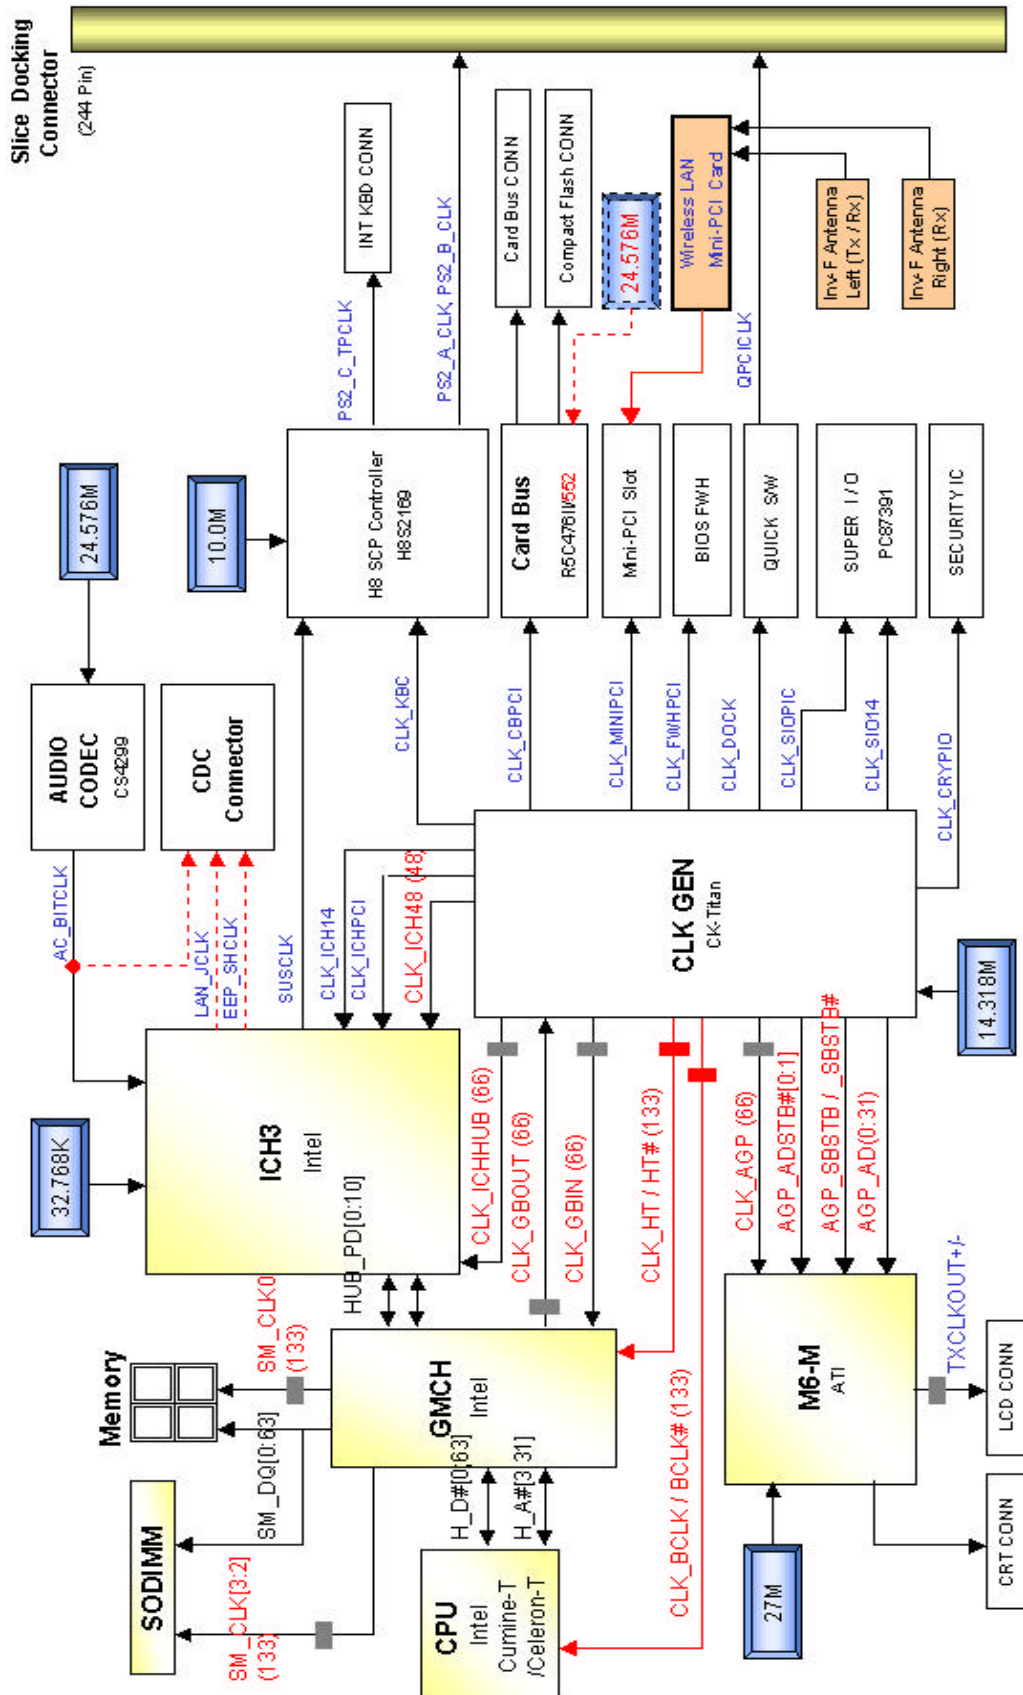

Block Diagrams

1. Block Diagram of the PC system unit

2. Block Diagram of IBM ThinkPad 802.11b Wireless LAN Mini-PCI Adapter (P/N: 26P8056)