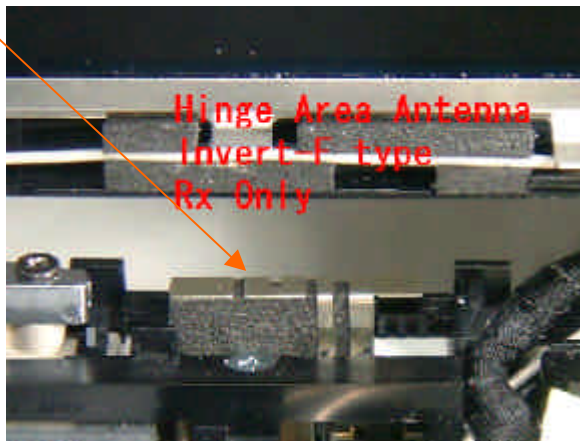

Internal Photos

(New Substitute Antenna Information)

14 inch LCD model

PN:46L4967
(new substitute antenna)

PN: 26P9746

(PN: 46L4967)