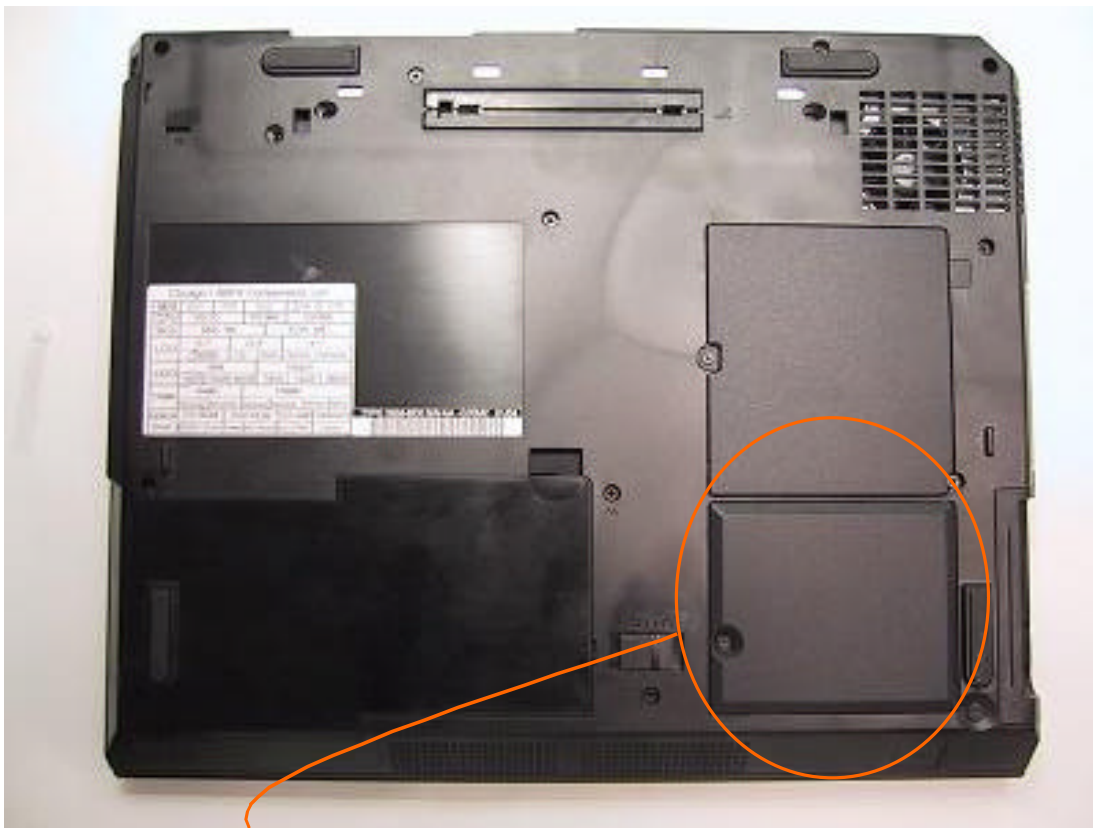

# External Photos

LCD 13 inch Model

LCD 14 inch Model

**Rear Side View**

### Bottom Side Views

Mini-PCI Type IIIA slot is used for Wireless LAN Mini-PCI Adapter inside