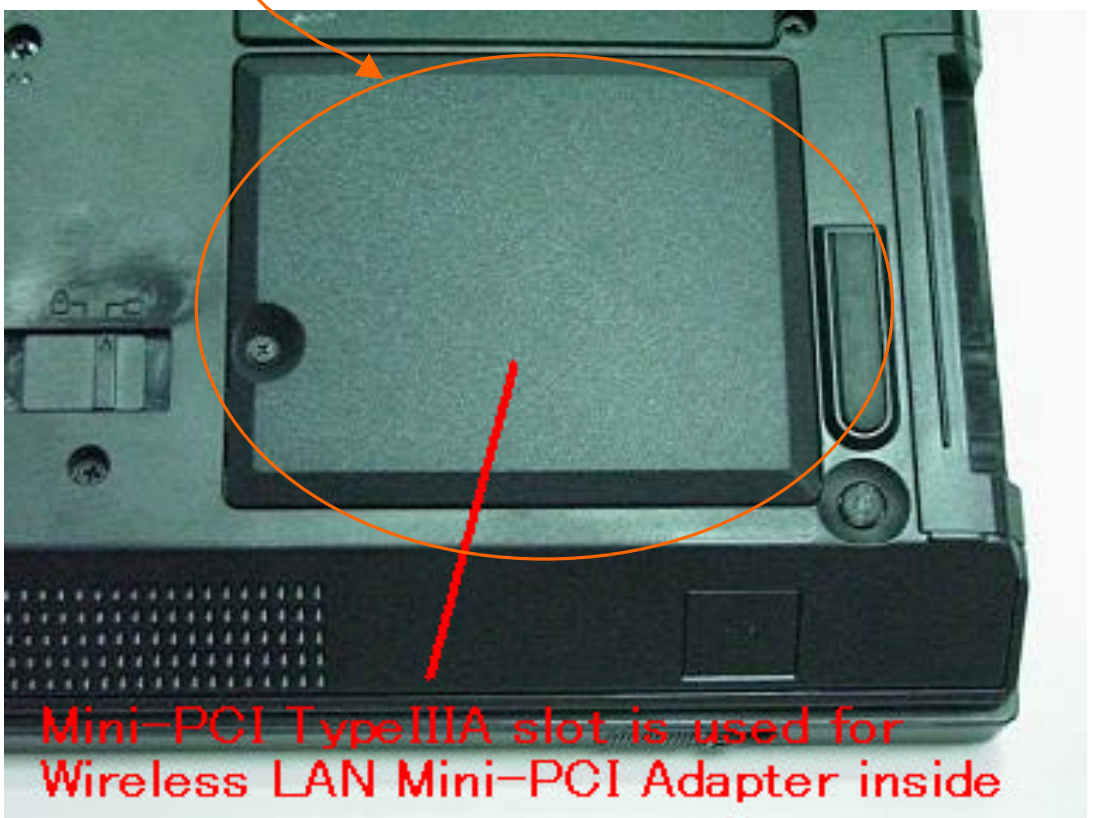

# External Photos

LCD 13 inch Model

LCD 14 inch Model

**Rear Side View**

### Bottom Side Views

Mini-PCI Type IIIA slot is used for Wireless LAN Mini-PCI Adapter inside