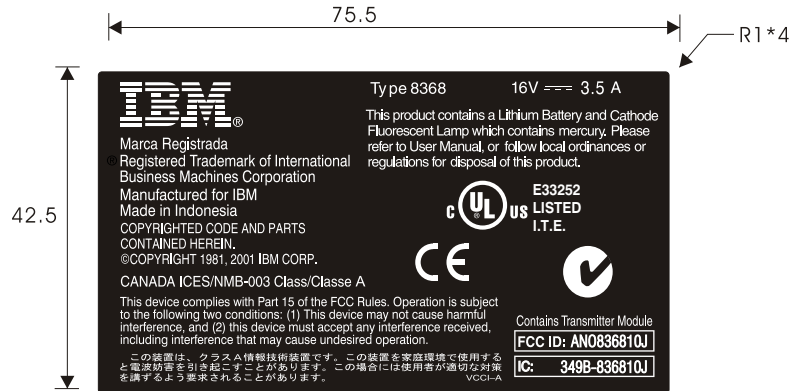

Item	Pantone No. (PMS)
Text/Graphics	Warm Gray 7C
Background	Process Black C

IBM Artwork	Part Number	80P1731	EC Number	Date
	Part Number	80P1732	Artwork Number	80P1732
	Part Name	Information Label	Scale	1:1
	Scale	1:1	Percentage	
	Design Center	RTP	Human Factors	
	Artwork By	RPT	Date	01/22/03
This document is the property of IBM. Its use is authorized only for responding to a request for quotation or for the performance of work for IBM. All questions must be referred to the IBM Purchasing Department.				