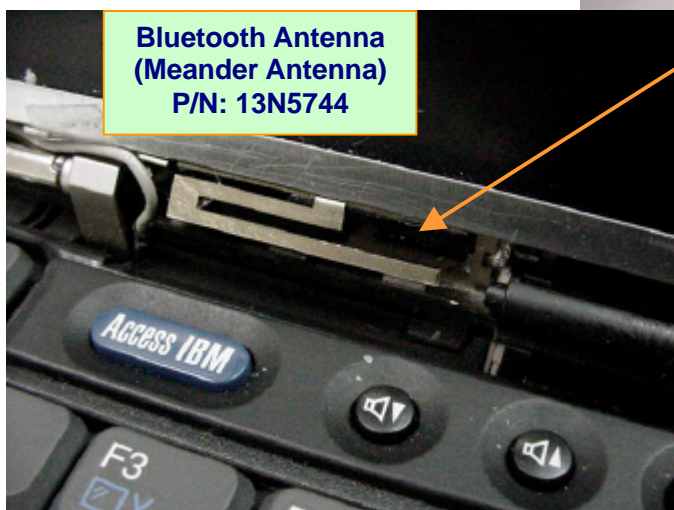

IBM ThinkPad X40 Series

The Bluetooth antenna, Meander type, is built in the left side hinge section of main body.