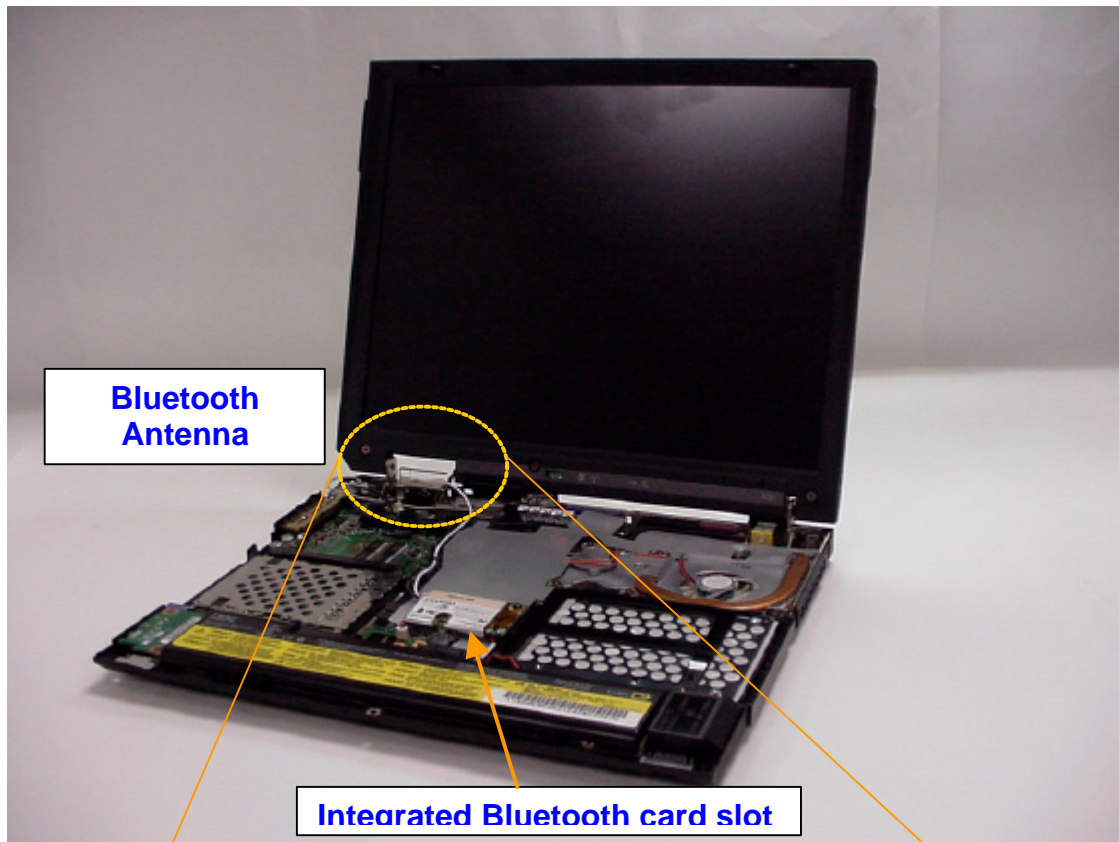

IBM ThinkPad X30 Series

The Bluetooth antenna, Meander type, is built in the left side hinge section of main body.