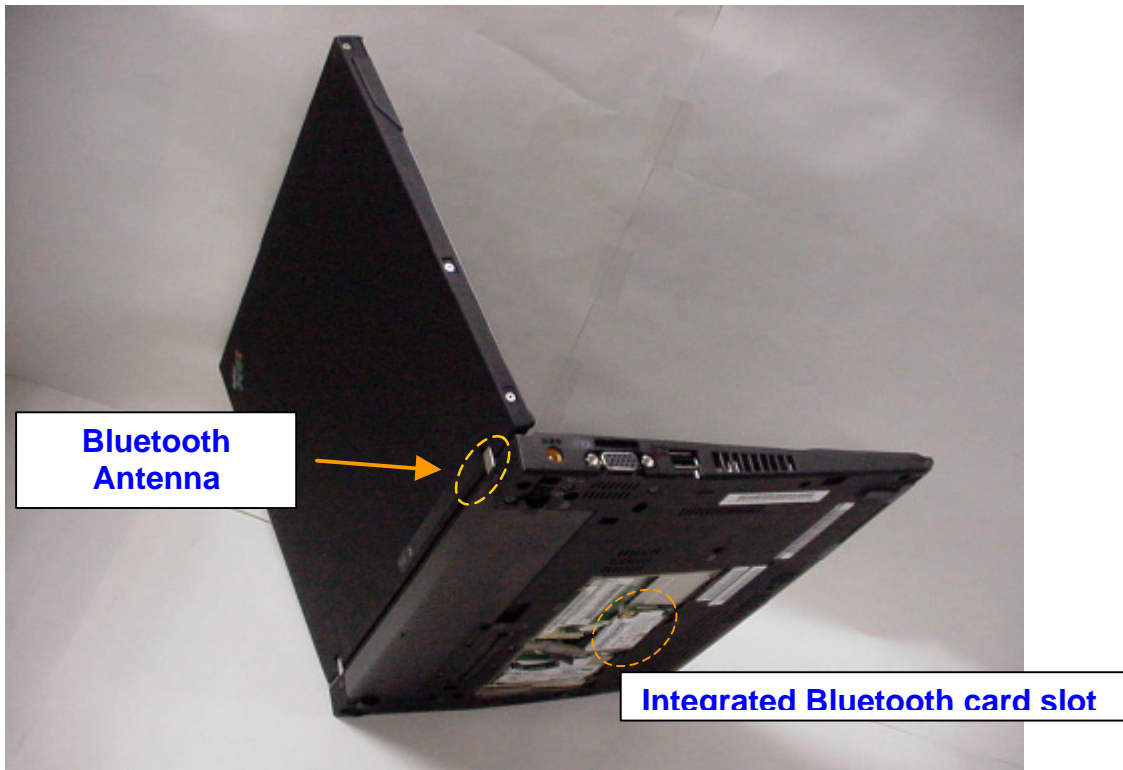

IBM ThinkPad X40 Series

The Bluetooth antenna, Meander type, is built in the left side hinge section of main body.