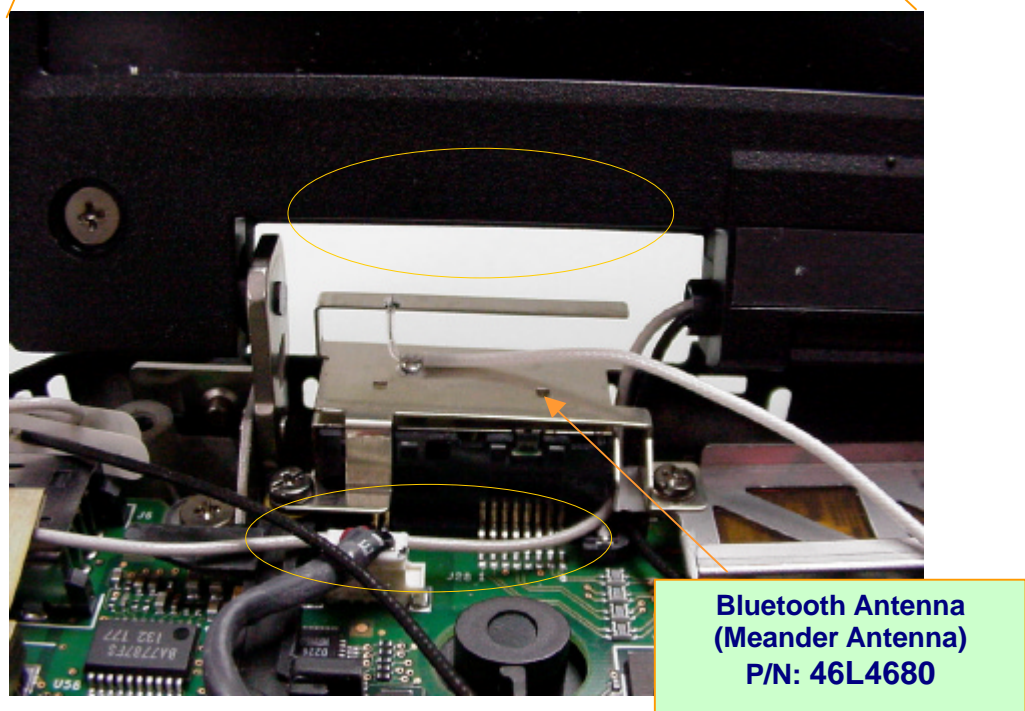

IBM ThinkPad X30 Series

The Bluetooth antenna, Meander type, is built in the left side hinge section of main body.