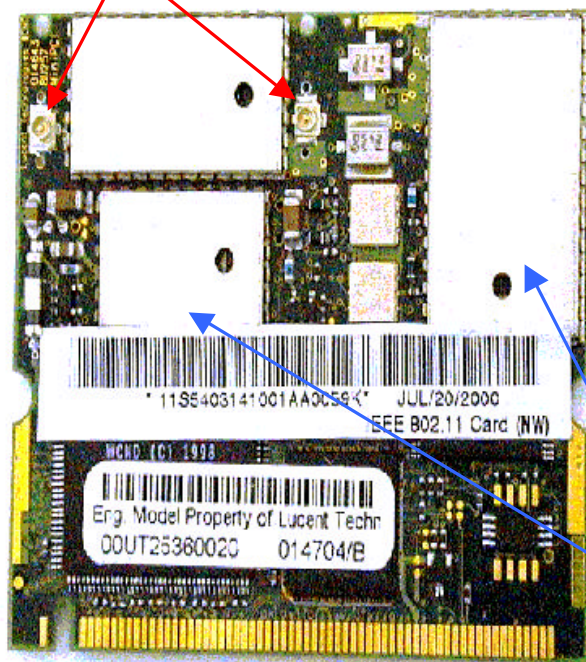

Photo.6: Exterior views of IEEE802.11b Wireless-LAN mini-PCI card

**Diversity Antenna terminals**

**metallic shielding covers**

Photo.7: Diversity Antennas mounted in LCD  
IBM ThinkPad i Series 1300 (1171-21U/2AU, 12 inch LCD)

Photo.8: Diversity Antennas mounted in LCD  
IBM ThinkPad i Series 1300 (1171-71U, 13 inch LCD)

Photo.9: Exterior views of Antenna