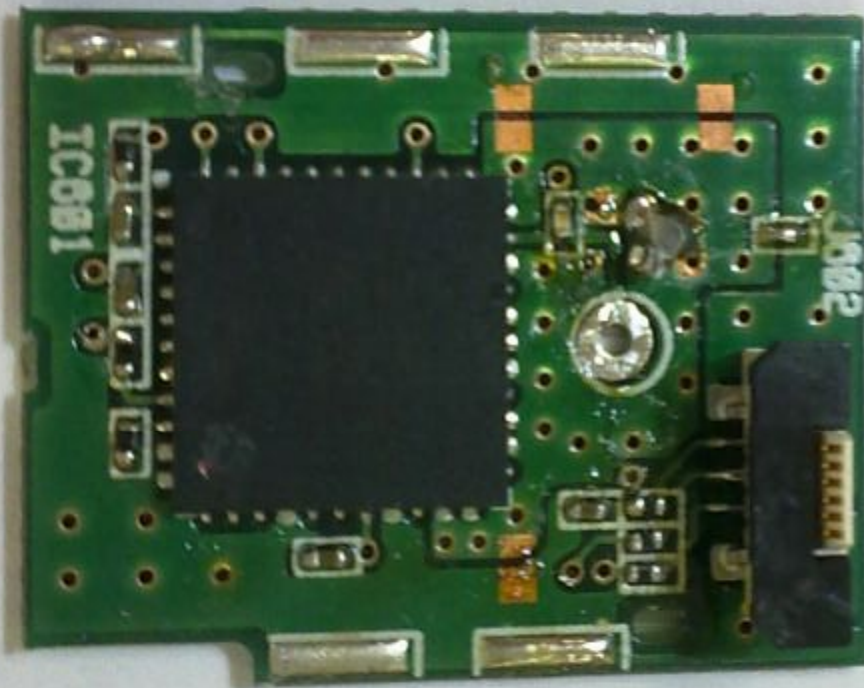

FRONT ENCLOSURE REMOVED

MAIN P.W.BOARD REMOVED

MAIN P.W.BOARD  
TOP VIEW

MAIN P.W.BOARD  
BOTTOM VIEW

VCO CLOSE UP  
SHIELD COVER REMOVED

GPS P.W.BOARD  
TOP VIEW

GPS P.W.BOARD

GPS P.W.BOARD  
BOTTOM VIEW  
SHIELD COVER REMOVED

SWITCH P.W.BOARD  
TOP VIEW

SWITCH P.W.BOARD  
BOTTOM VIEW

JACK P.W.BOARD  
TOP VIEW

JACK P.W.BOARD  
BOTTOM VIEW