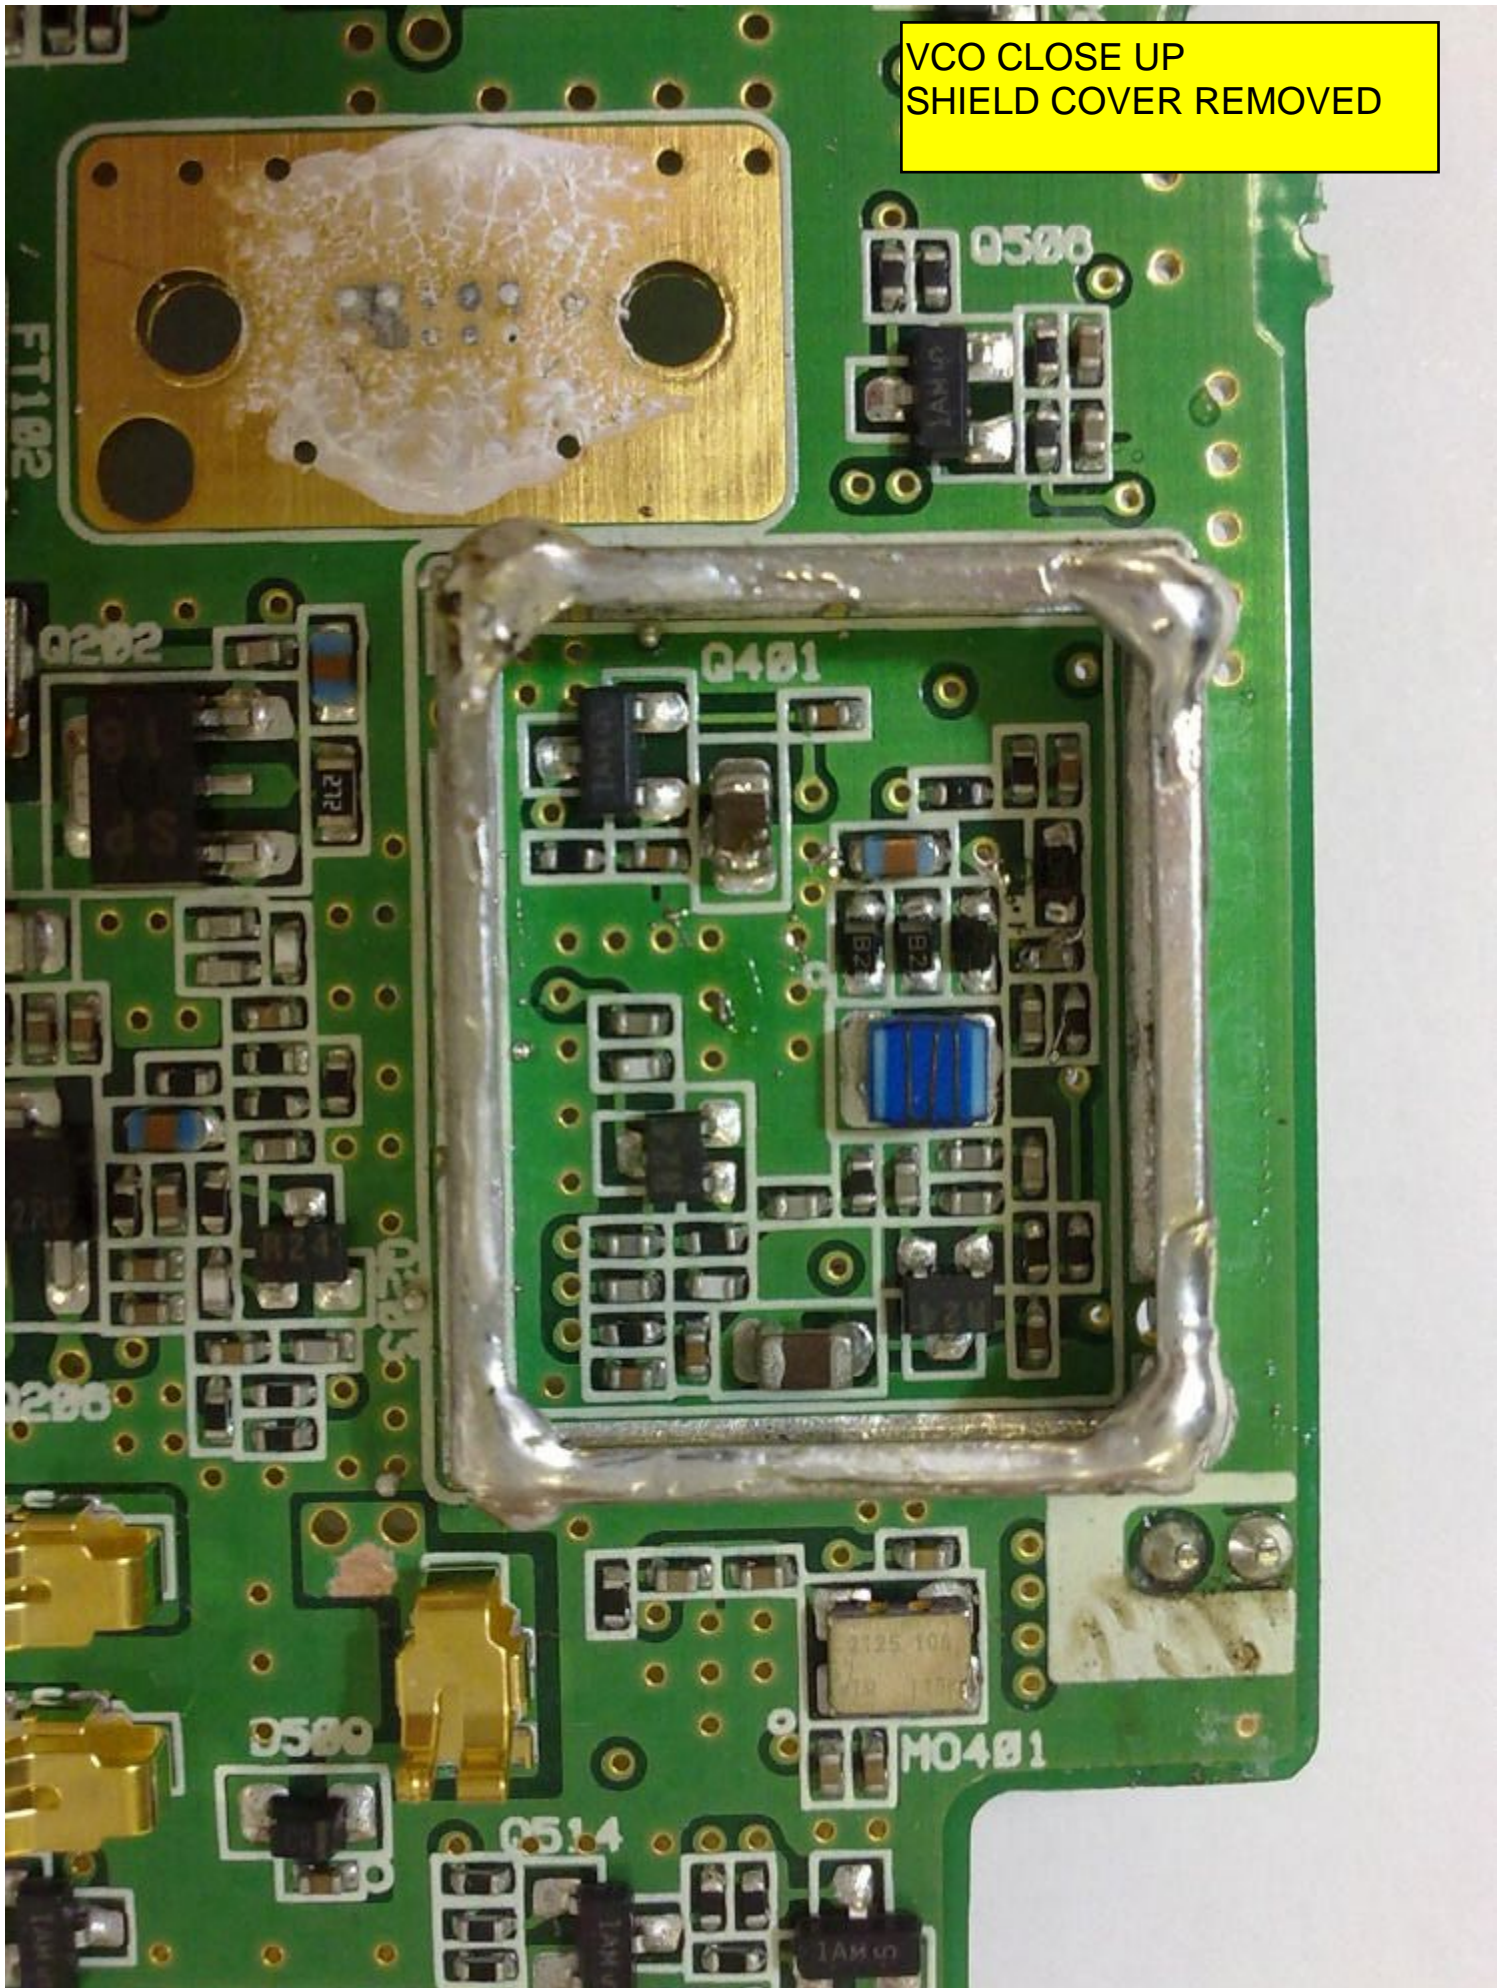

FRONT ENCLOSURE REMOVED

MAIN P.W.BOARD REMOVED

MAIN P.W.BOARD  
TOP VIEW

MAIN P.W.BOARD  
BOTTOM VIEW

VCO CLOSE UP  
SHIELD COVER REMOVED

GPS P.W.BOARD  
TOP VIEW

GPS P.W.BOARD

GPS P.W.BOARD  
BOTTOM VIEW  
SHIELD COVER REMOVED

SWITCH P.W.BOARD  
TOP VIEW

SWITCH P.W.BOARD  
BOTTOM VIEW

JACK P.W.BOARD  
TOP VIEW

JACK P.W.BOARD  
BOTTOM VIEW