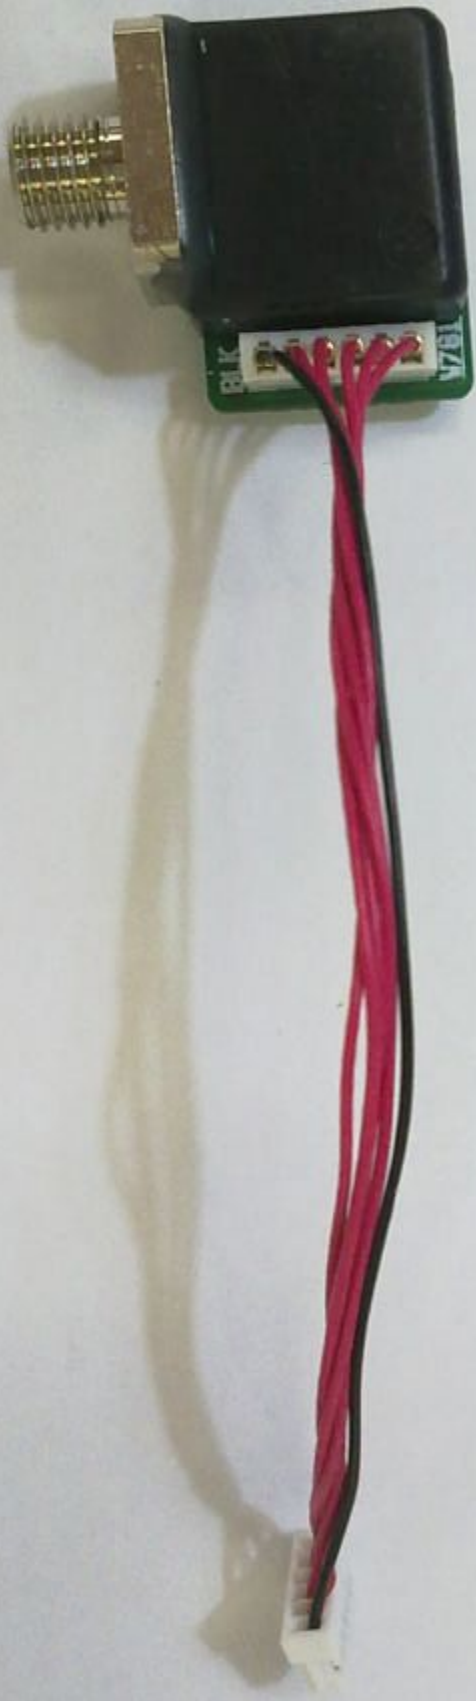

FRONT ENCLOSURE REMOVED

MAIN P.W.BOARD REMOVED

MAIN P.W.BOARD  
TOP VIEW

MAIN P.W.BOARD  
BOTTOM VIEW

VCO CLOSE UP  
SHIELD COVER REMOVED

GPS P.W.BOARD  
TOP VIEW

GPS P.W.BOARD

GPS P.W.BOARD  
BOTTOM VIEW  
SHIELD COVER REMOVED

SWITCH P.W.BOARD  
TOP VIEW

SWITCH P.W.BOARD  
BOTTOM VIEW

JACK P.W.BOARD  
TOP VIEW

JACK P.W.BOARD  
BOTTOM VIEW