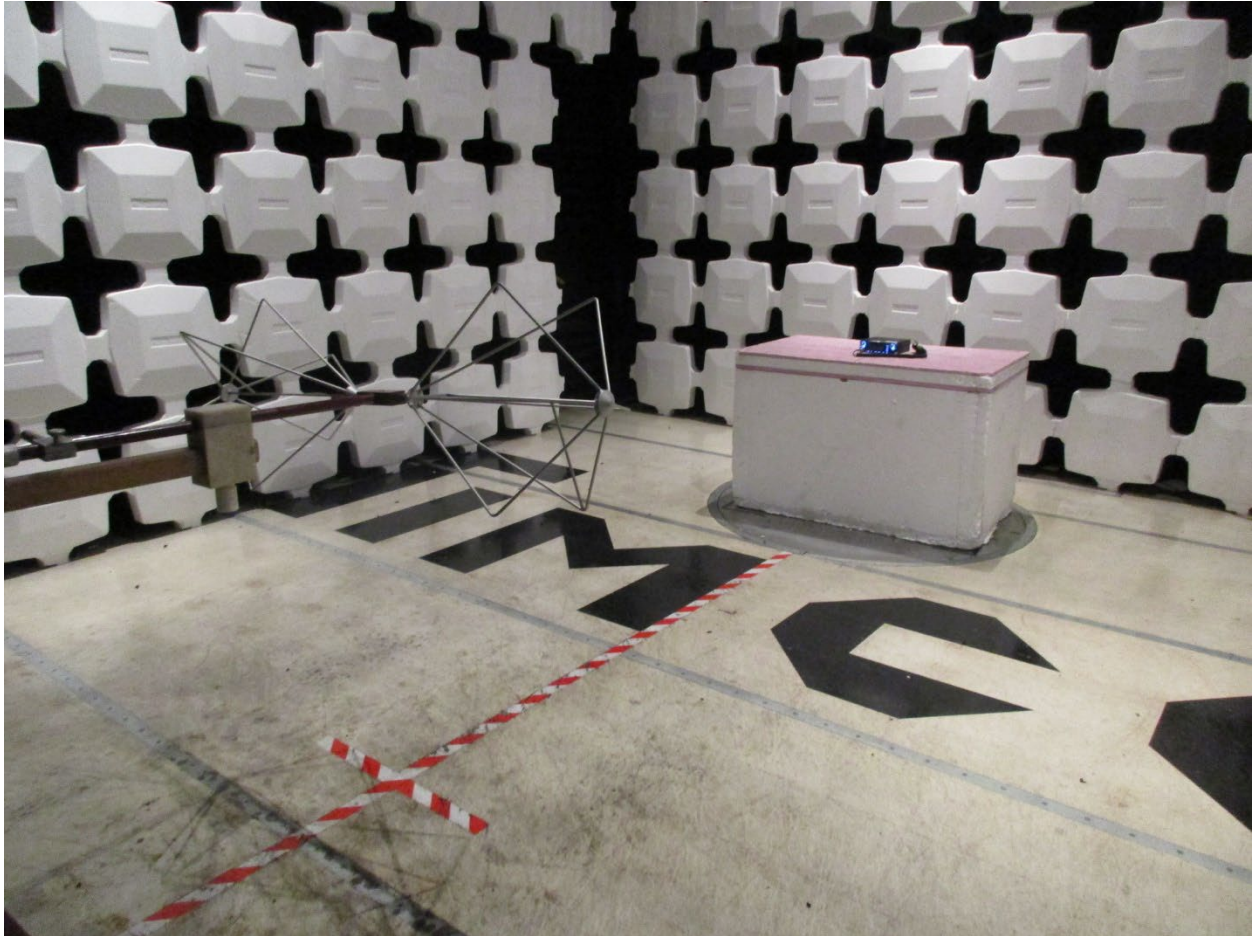

ANNEX B – Test Setup Photograph Exhibit

UNIDEN AMERICA CORPORATION

Model: Bearcat 880FM

FCC ID: AMWUT435

Conducted Test Setup

Radiated Testing, Table Setup

Radiated Testing, Below 1 GHz, #1

Radiated Testing, Below 1 GHz #2

## Frequency Stability Testing