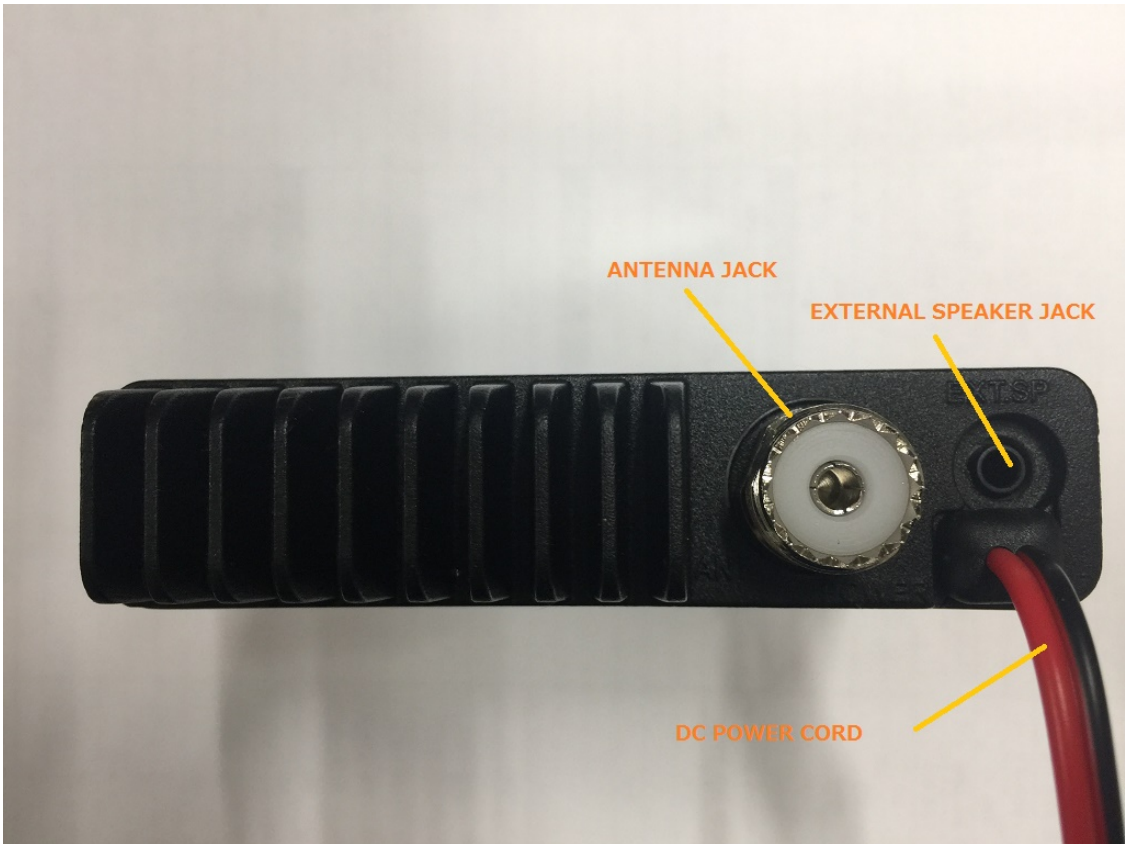

APPLICANT: UNIDEN AMERICA CORPORATION

FCC ID: AMWUT417

IC: 513C-UT417

EXTERNAL PHOTOS – MODEL CMX760

MODEL: CMX760
FCC ID: AMWJ417
IC: 513C-UT417
Uniden
MADE IN VIETNAM
SERIAL NO.