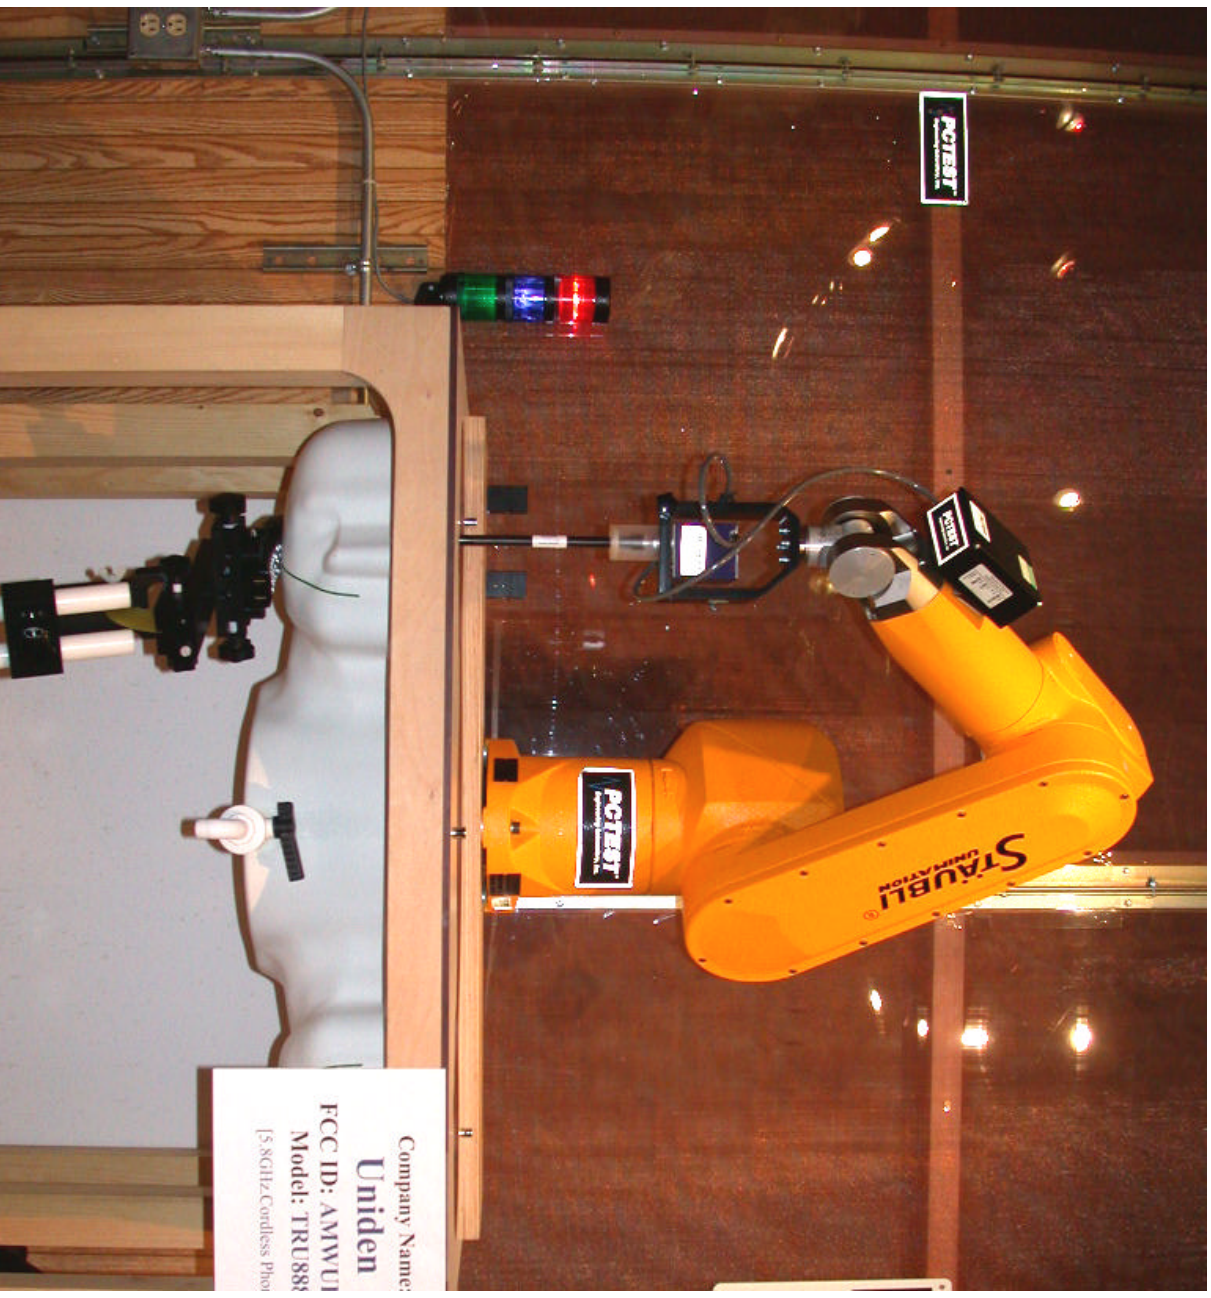

 PCTEST Precision Test Equipment, Inc.	UNIDEN FCC ID: AMWUP737 5.8GHz Cordless Phone	EUT Photographs Model: TRU8885
© 2004 PCTEST Lab.		

 © 2004 PCTEST Lab.	UNIDEN FCC ID: AMWUP737 5.8GHz Cordless Phone	EUT Photographs Model: TRU8885
---	--	-----------------------------------

Company Name:
Uniden
FCC ID: AMWU1
Model: TRU888
[5.8GHz Cordless Phon

 Professional Testing Services, Lab.	UNIDEN FCC ID: AMWU1P737	EUT Photographs
© 2004 PCTEST Lab.	5.8GHz Cordless Phone	Model: TRU8885