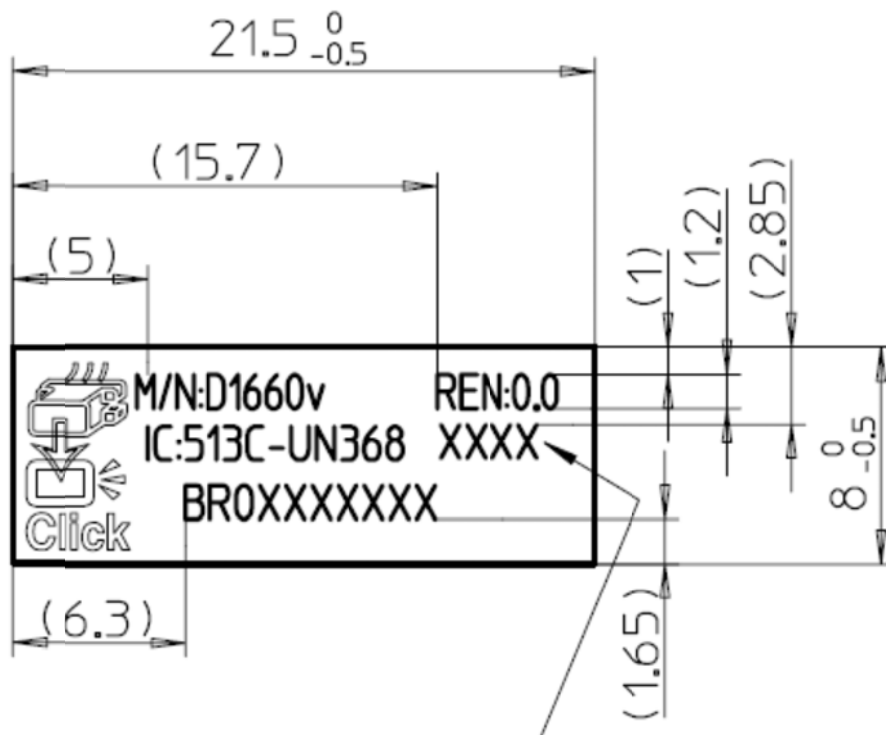

FCC ID Label Information (AMWUN368R)

FCC ID (22.5 mm (W) x 14.9 mm (H), Engraving)

Model Name, IC Number and Serial Number (21.5 mm (W) x 8.0 mm (H), Label)