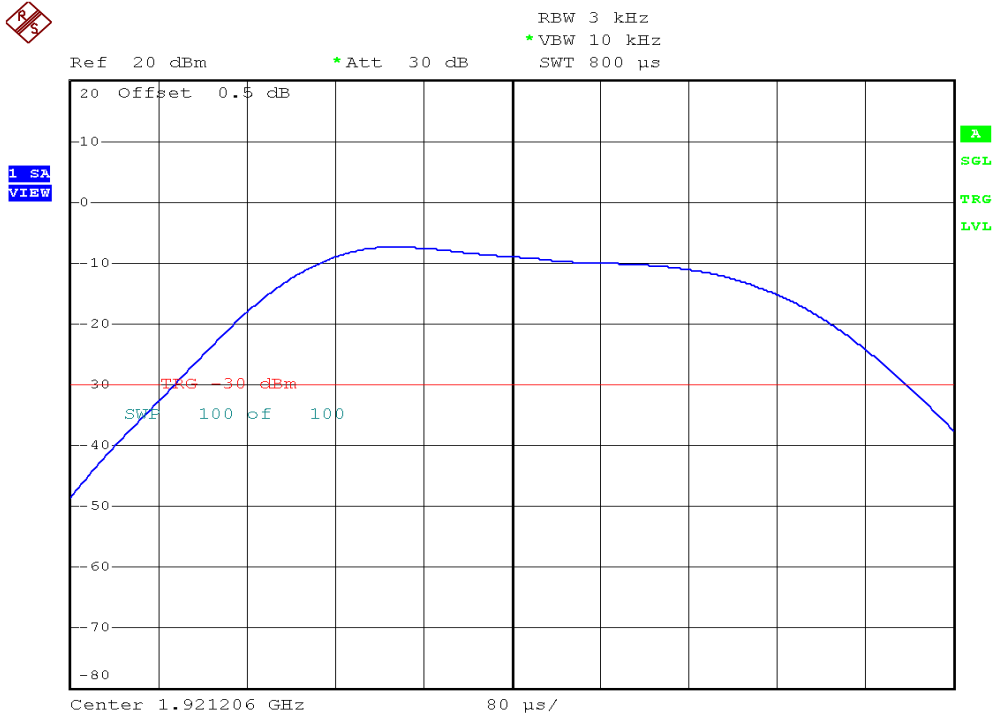

INTERTEK TESTING SERVICES

Power Spectral Density Plots

Plot 3A