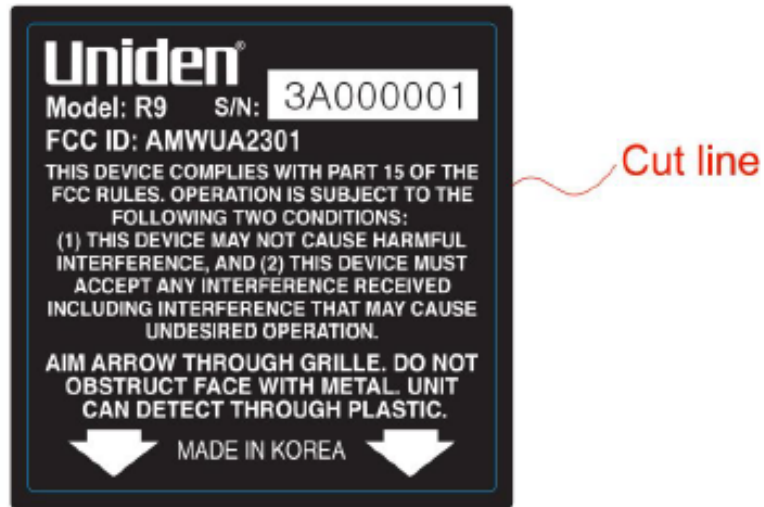

<Label format>

\*Label Size: 40.0 x 40.0mm, 4-R0.5 (100%)