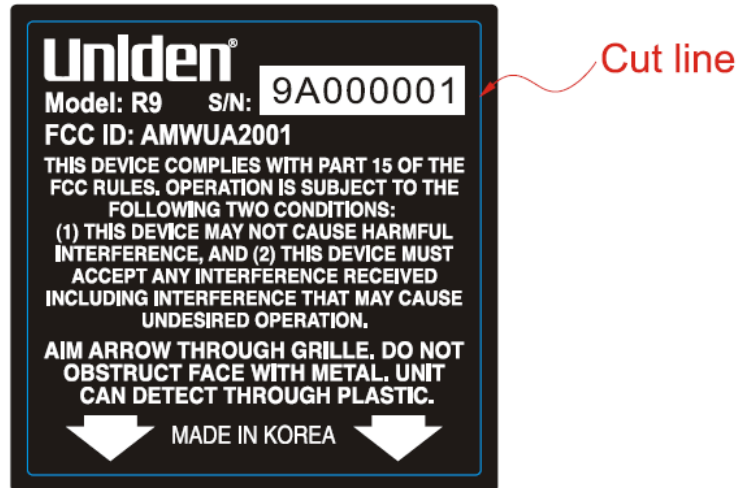

<Label format>

\*Label Size: 40.0 x 40.0mm, 4-R0.5 (100%)