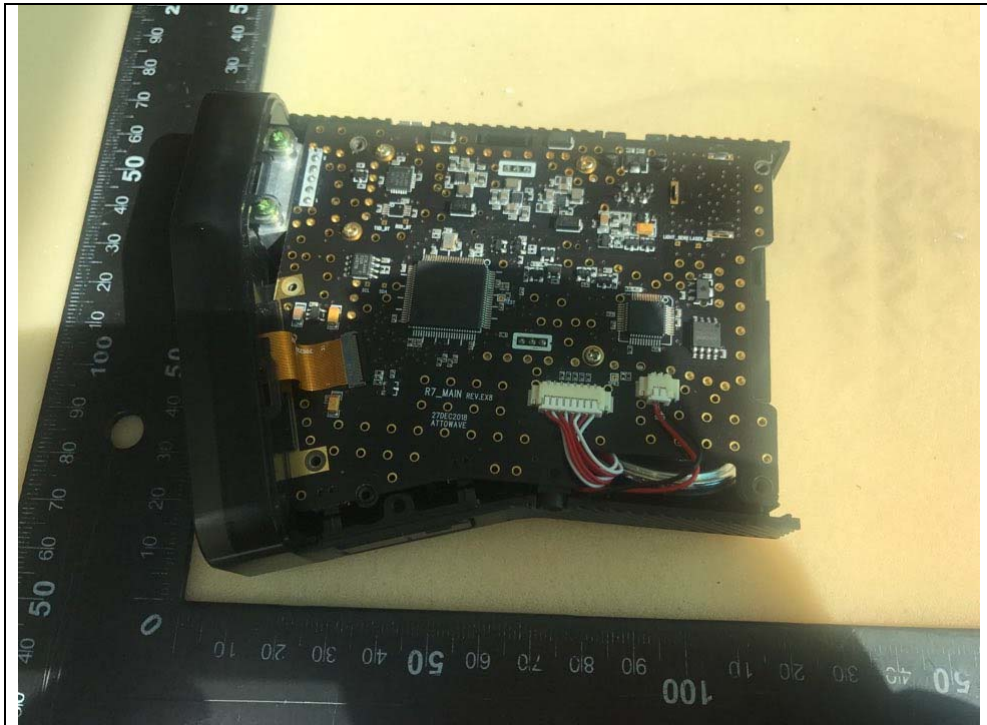

Internal photos of EUT

Inside

Main Board

SUB Board

LCD

Cigarjack