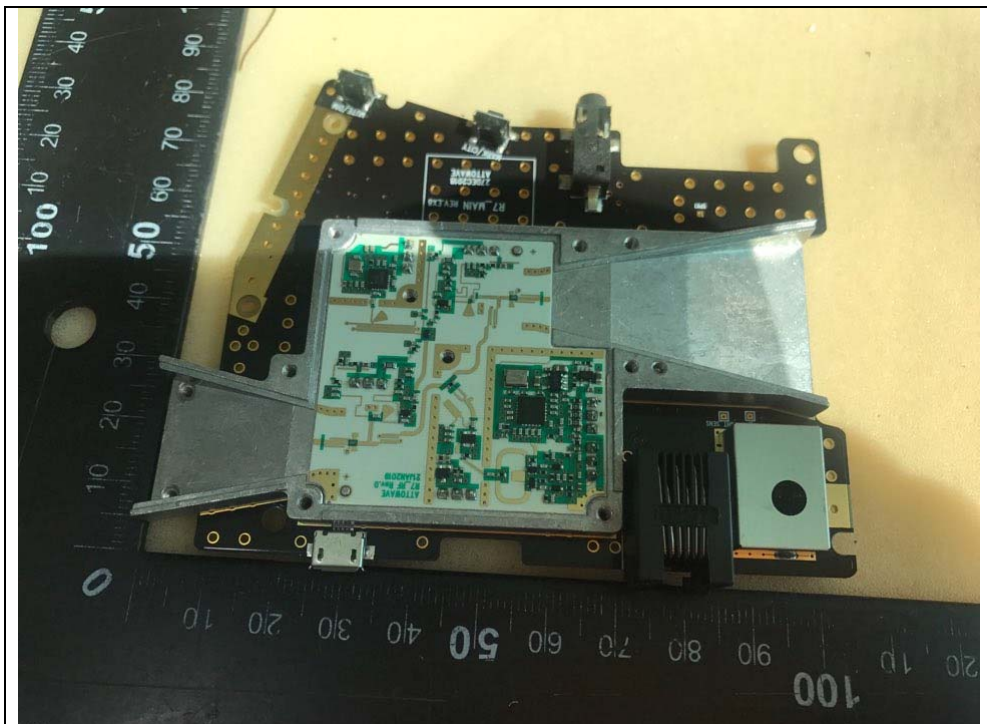

Internal photos of EUT

Inside

Main Board

SUB Board

LCD

Cigarjack