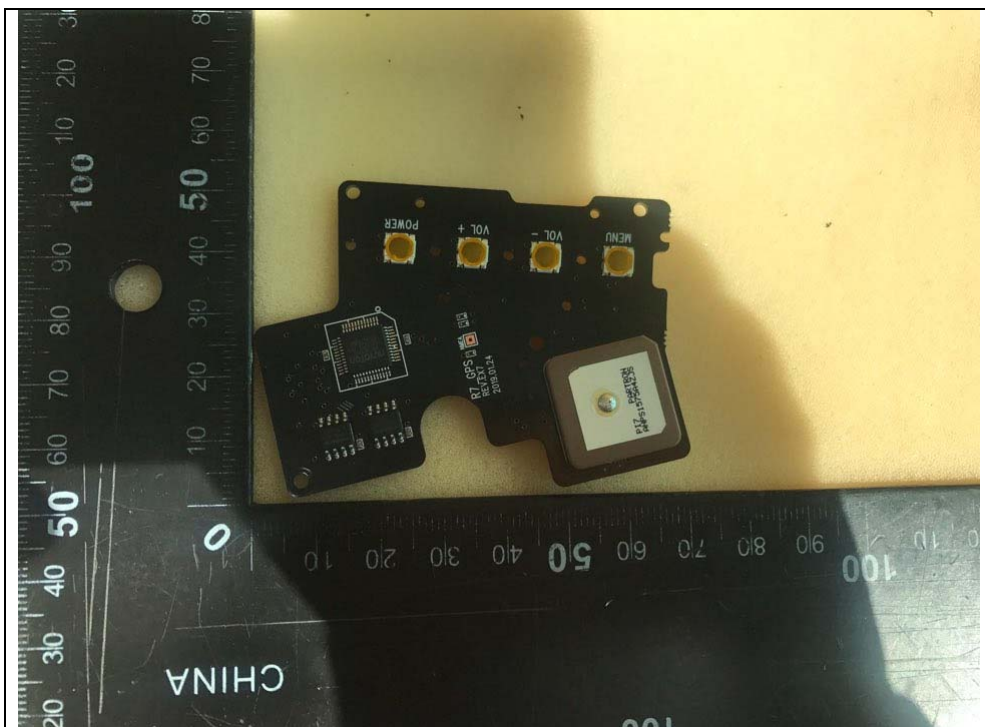

Internal photos of EUT

Inside

Main Board

SUB Board

LCD

Cigarjack