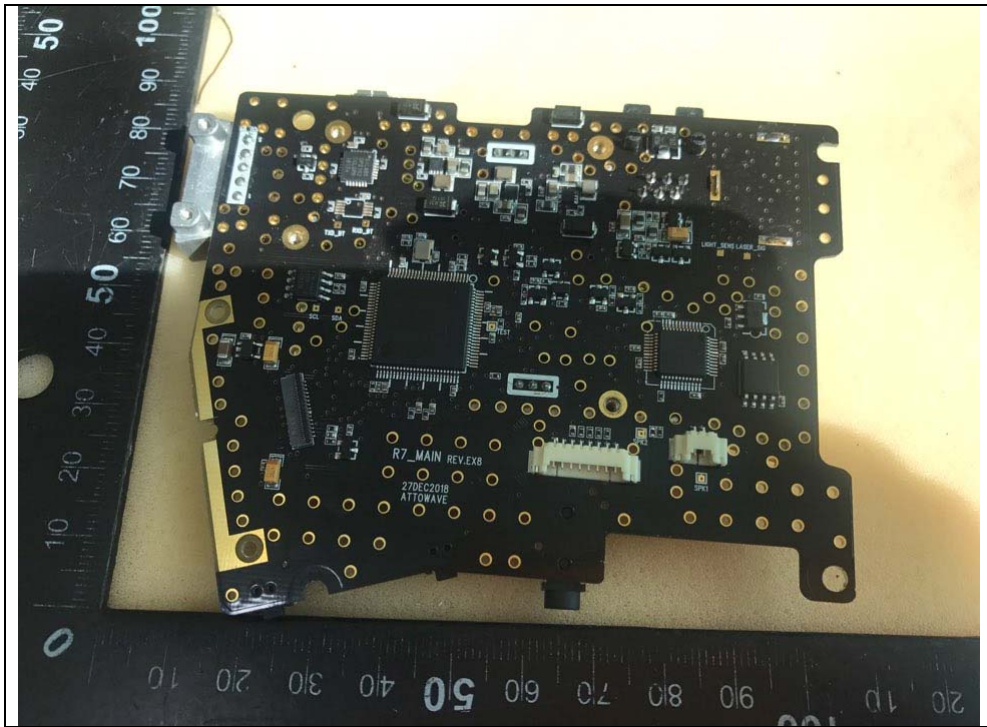

Internal photos of EUT

Inside

Main Board

SUB Board

LCD

Cigarjack