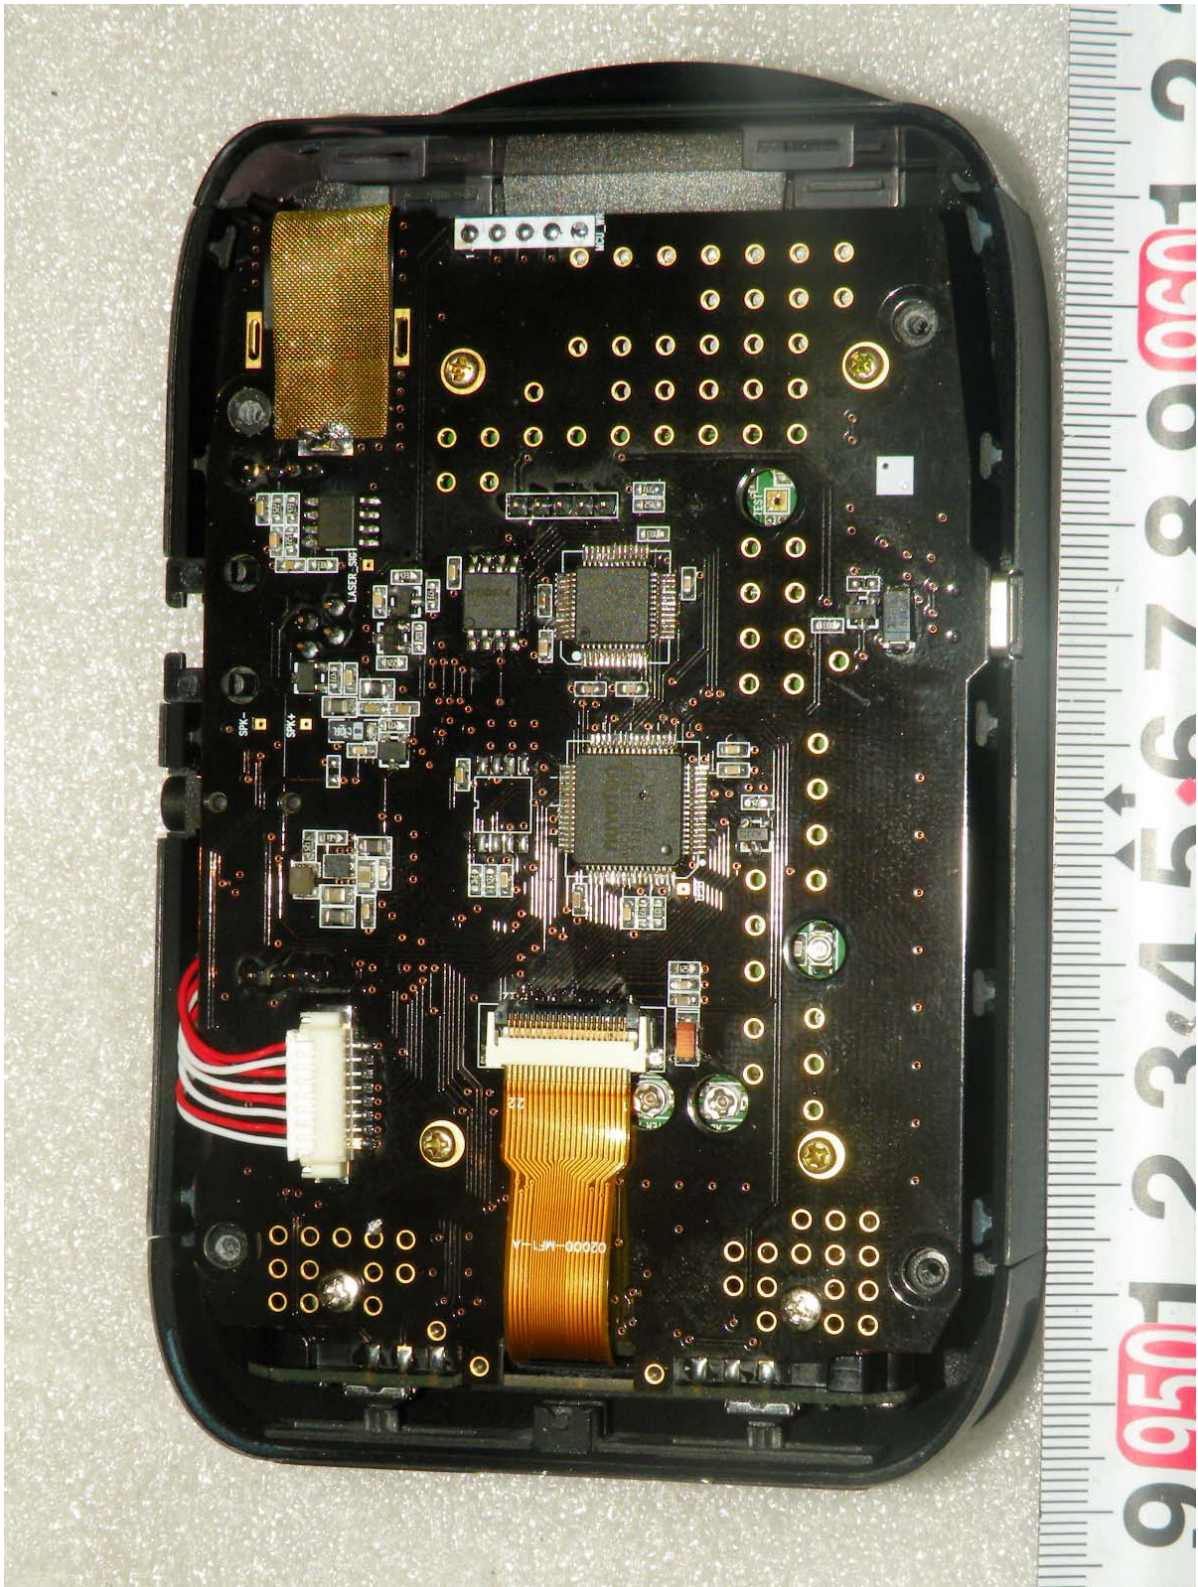

Inside view of EUT

Inside view of EUT

Top side view of main board and GPS board

Top side view of main board (without case) GPS board

Bottom side view of main board

Top side view of key board

Bottom side view of key board

Top side view of front board

Top side view of ANT board

Bottom side view of ANT board

Inside view of Cigar Jack

Top side view of Cigar Jack main board

Bottom side view of Cigar Jack main board