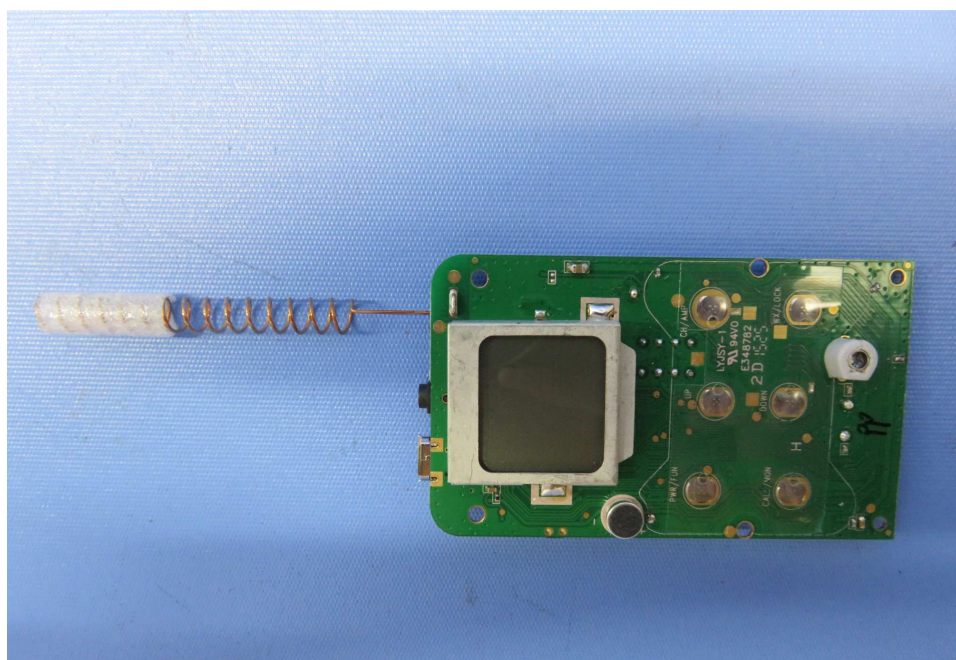

INTERTEK TESTING SERVICE

Report No.: 15071281HKG-001

Equipment Photographs

Model: GMR3055-2CK

(Internal)

INTERTEK TESTING SERVICE

Report No.: 15071281HKG-001

Equipment Photographs

Model: GMR3055-2CK

(Internal)

INTERTEK TESTING SERVICE

Report No.: 15071281HKG-001

Equipment Photographs

Model: GMR3055-2CK

(Internal)

INTERTEK TESTING SERVICE