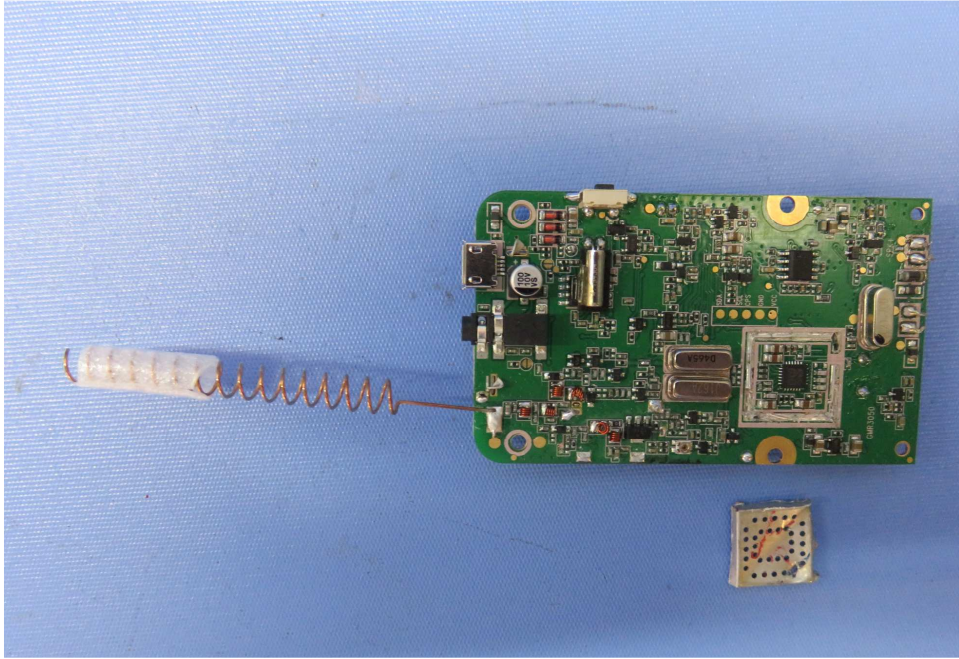

INTERTEK TESTING SERVICE

Report No.: 15071281HKG-001

Equipment Photographs

Model: GMR3055-2CK

(Internal)

INTERTEK TESTING SERVICE

Report No.: 15071281HKG-001

Equipment Photographs

Model: GMR3055-2CK

(Internal)

INTERTEK TESTING SERVICE

Report No.: 15071281HKG-001

Equipment Photographs

Model: GMR3055-2CK

(Internal)

INTERTEK TESTING SERVICE

Report No.: 15071281HKG-001

Equipment Photographs

Model: GMR3055-2CK

(Internal)

INTERTEK TESTING SERVICE

Report No.: 15071281HKG-001

Equipment Photographs

Model: GMR3055-2CK