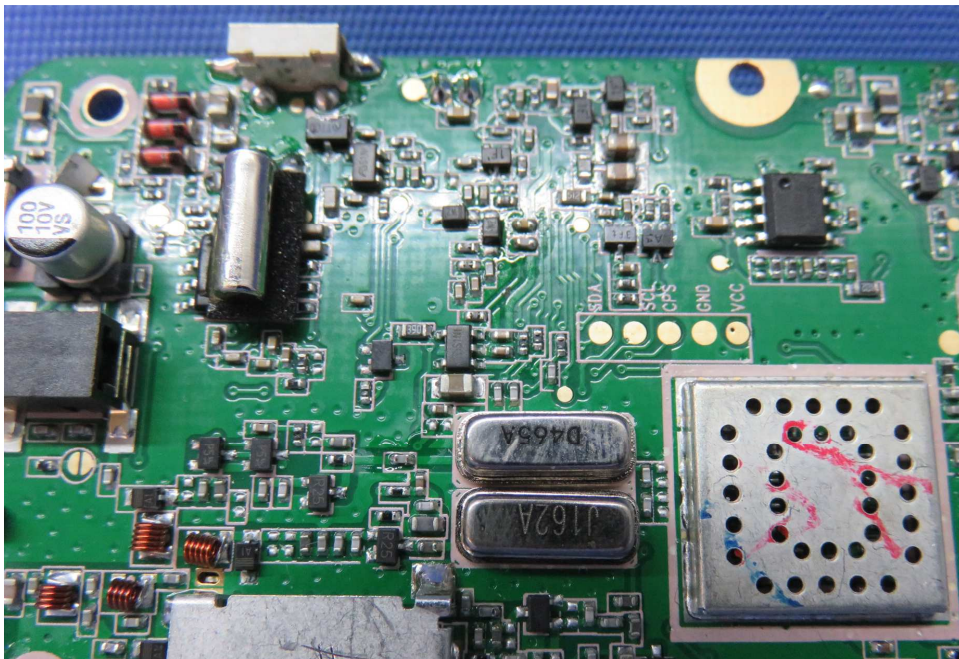

Model: GMR3055-2CK

(Internal)

INTERTEK TESTING SERVICE

Report No.: 15071281HKG-001

Equipment Photographs

Model: GMR3055-2CK

(Internal)

INTERTEK TESTING SERVICE