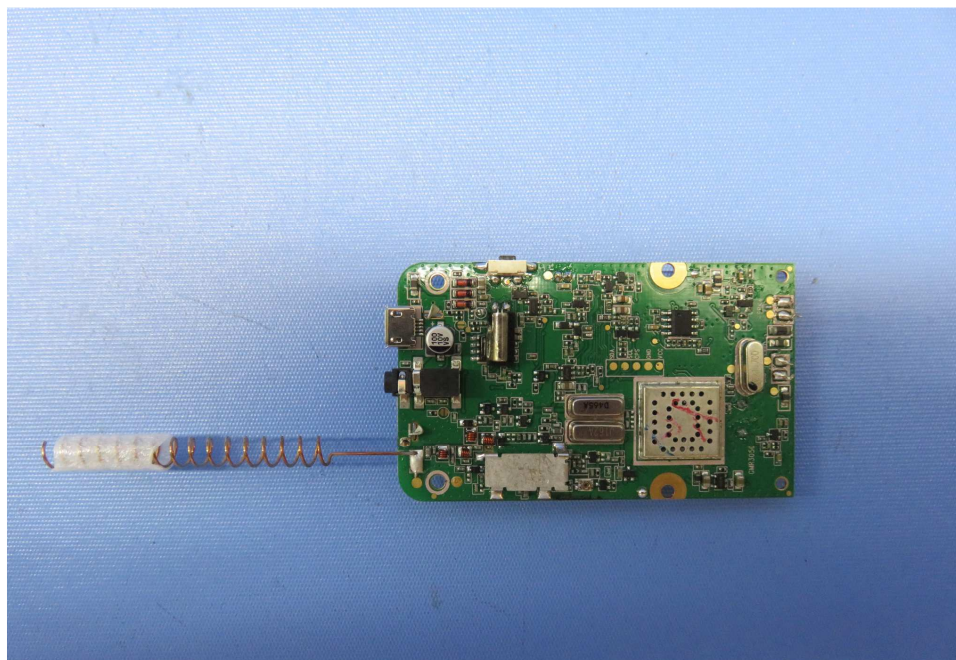

INTERTEK TESTING SERVICE

Report No.: 15071281HKG-001

Equipment Photographs

Model: GMR3055-2CK

(Internal)

INTERTEK TESTING SERVICE

Report No.: 15071281HKG-001

Equipment Photographs

Model: GMR3055-2CK

(Internal)

INTERTEK TESTING SERVICE

Report No.: 15071281HKG-001

Equipment Photographs

Model: GMR3055-2CK

(Internal)

INTERTEK TESTING SERVICE

Report No.: 15071281HKG-001

Equipment Photographs

Model: GMR3055-2CK

(Internal)

INTERTEK TESTING SERVICE

Report No.: 15071281HKG-001

Equipment Photographs

Model: GMR3055-2CK