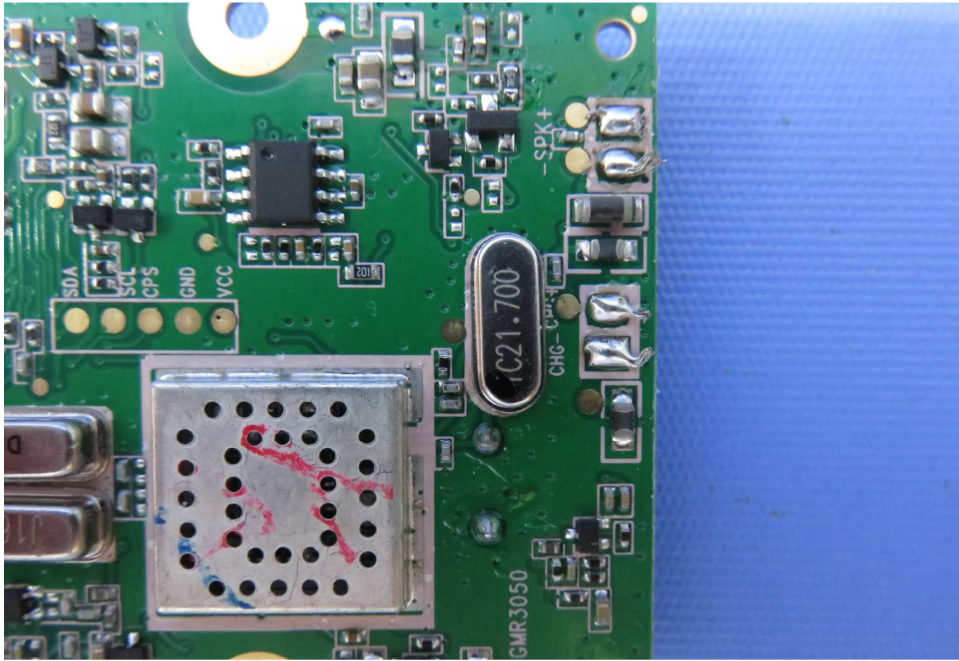

Model: GMR3055-2CK

(Internal)

INTERTEK TESTING SERVICE

Report No.: 15071281HKG-001

Equipment Photographs

Model: GMR3055-2CK

(Internal)

INTERTEK TESTING SERVICE