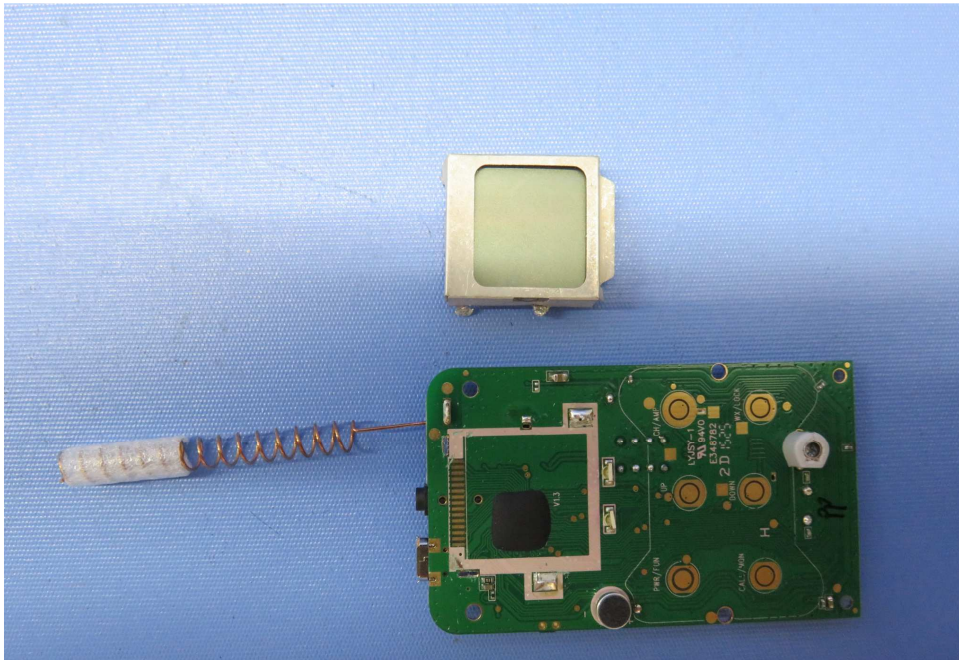

INTERTEK TESTING SERVICE

Report No.: 15071281HKG-001

Equipment Photographs

Model: GMR3055-2CK

(Internal)