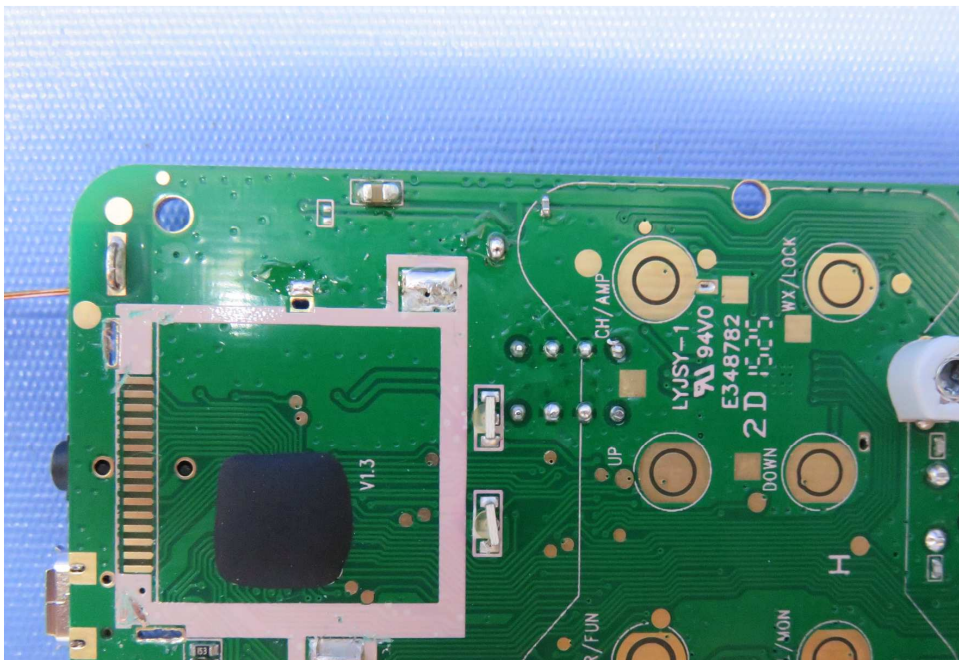

INTERTEK TESTING SERVICE

Report No.: 15071281HKG-001

Equipment Photographs

Model: GMR3055-2CK

(Internal)