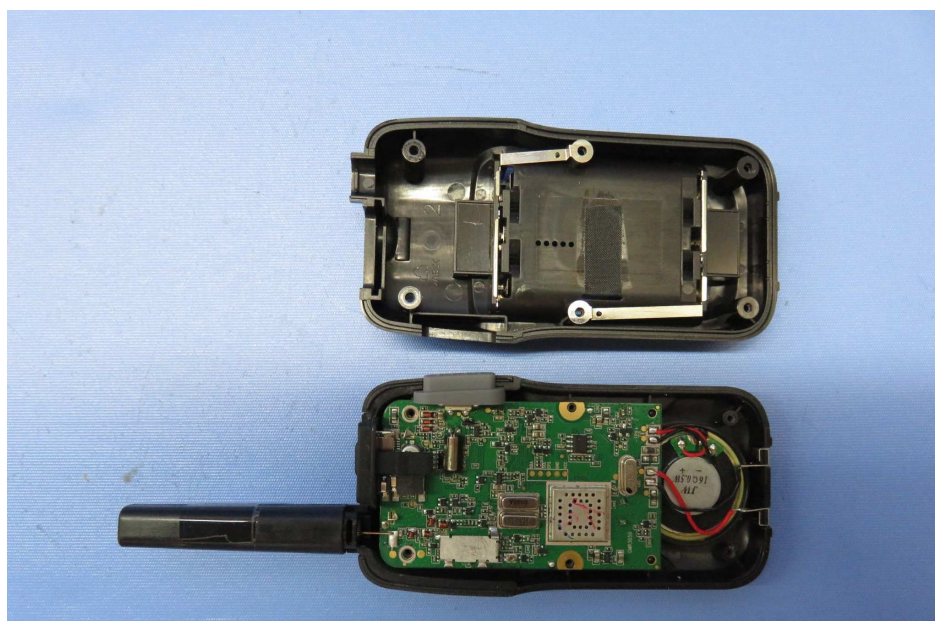

INTERTEK TESTING SERVICE

Report No.: 15071281HKG-001

Equipment Photographs

Model: GMR3055-2CK

(Internal)

INTERTEK TESTING SERVICE

Report No.: 15071281HKG-001

Equipment Photographs

Model: GMR3055-2CK

(Internal)

INTERTEK TESTING SERVICE

Report No.: 15071281HKG-001

Equipment Photographs

Model: GMR3055-2CK

(Internal)

INTERTEK TESTING SERVICE