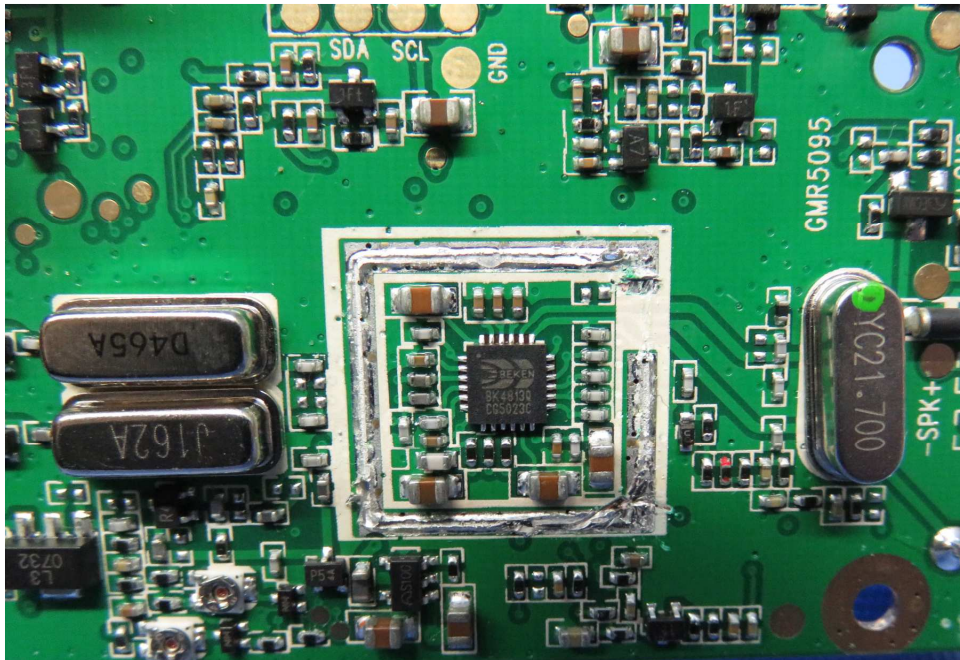


INTERTEK TESTING SERVICE

Equipment Photographs

Model: GMR5095-2CKHS

(Internal)

INTERTEK TESTING SERVICE

Equipment Photographs

Model: GMR5095-2CKHS

(Internal)