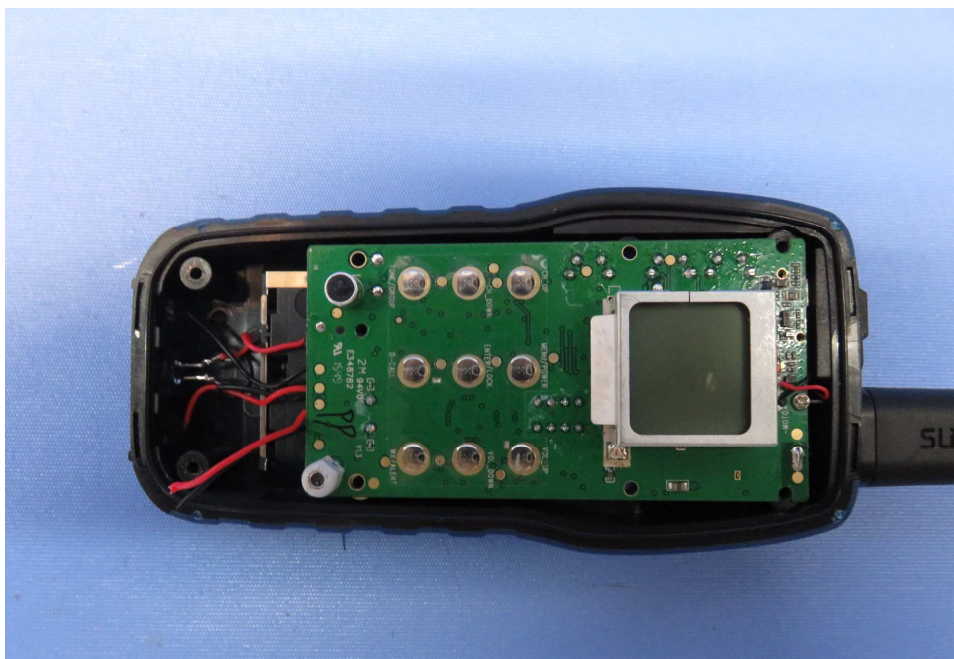


INTERTEK TESTING SERVICE

Equipment Photographs

Model: GMR5095-2CKHS

(Internal)

INTERTEK TESTING SERVICE

Equipment Photographs

Model: GMR5095-2CKHS

(Internal)