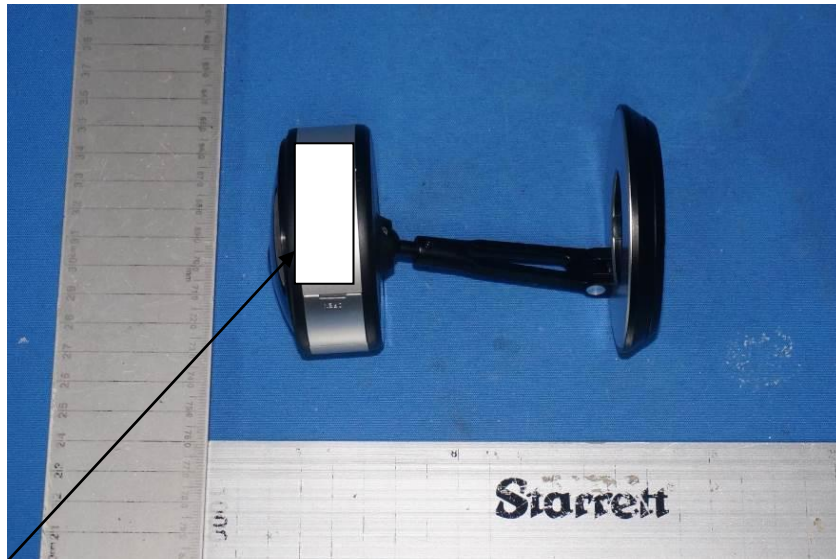

# Uniden

NETWORK CAMERA

Model: AppCam 50HD  
IP: 5V --- 1A,6.5W

SN: 1234567AB XXXXXXXXXXXXX

11/2018

FCC ID: AMWAPPCAM50HD

IC:513C-APPCAM50HD

Verification Code: ABCDEF  
SV: XXXXXXXXXXXXXXXX  
MAC: XXXXXXXXXXXXXXXX  
Made in China

CAN ICES-3 (B)/NMB-3(B)

Label location

Remark: The product is small to place the FCC statement on the product and it be placed in the user manual which the device is marketed.