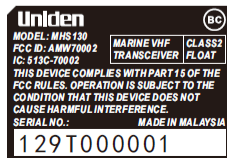

MHS130 Handset Labels and location

Size:30*33.5mm

Size:30.7*20.7mm