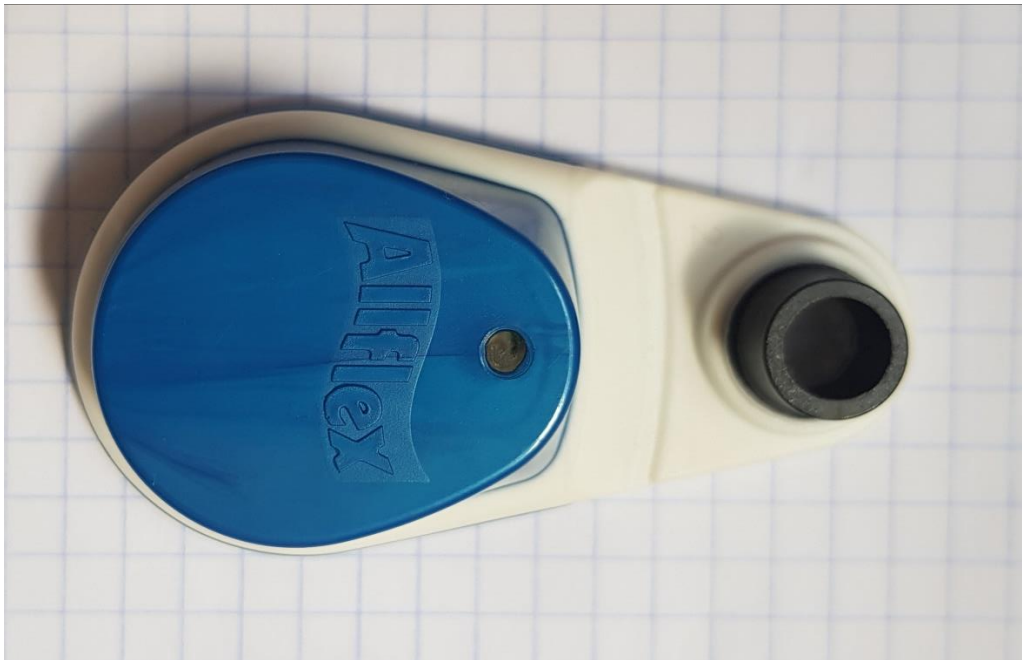

# AMUT05 - Monitoring Ear Tag Flex

(previous name: eSense 2 Flex TAG)

## External

Front view

Rear view

side view

Marking view