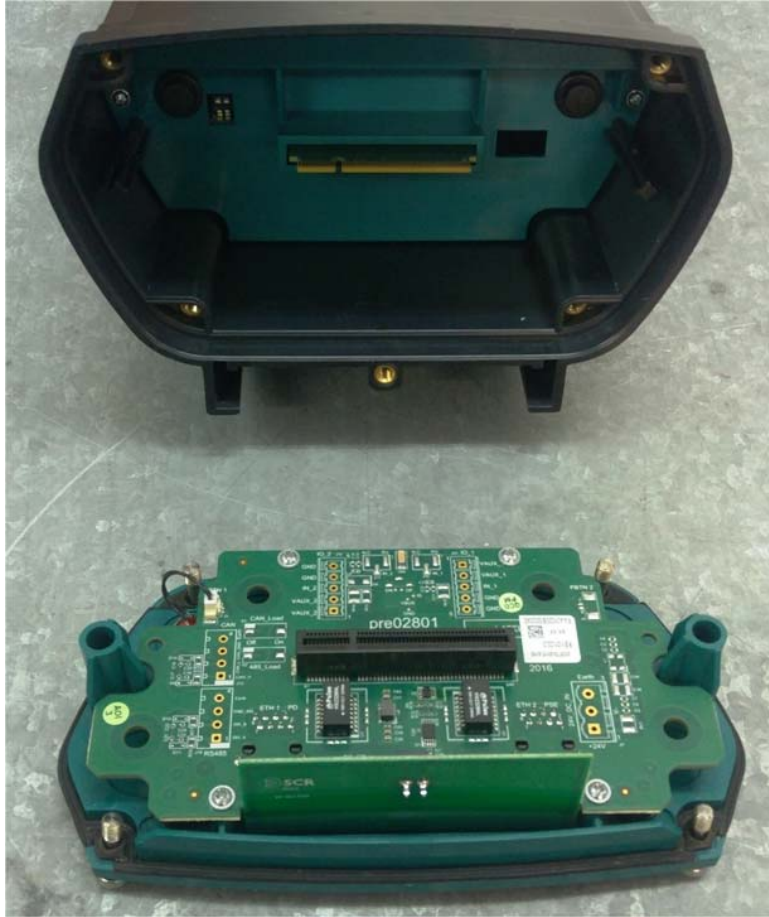

EXTERNAL PHOTOGRAPHS

This document contains 7 photographs

Photograph No.1
SenseTime Controller external view

Photograph No.2
SenseTime Controller internal view

Photograph No.3
SenseTime Controller internal view with LD modules

Photograph No.4
LD module with internal antenna without shield

Photograph No.5
Antenna PCB second side view

Photograph No.6
LD module top view

Photograph No.7
LD module bottom view