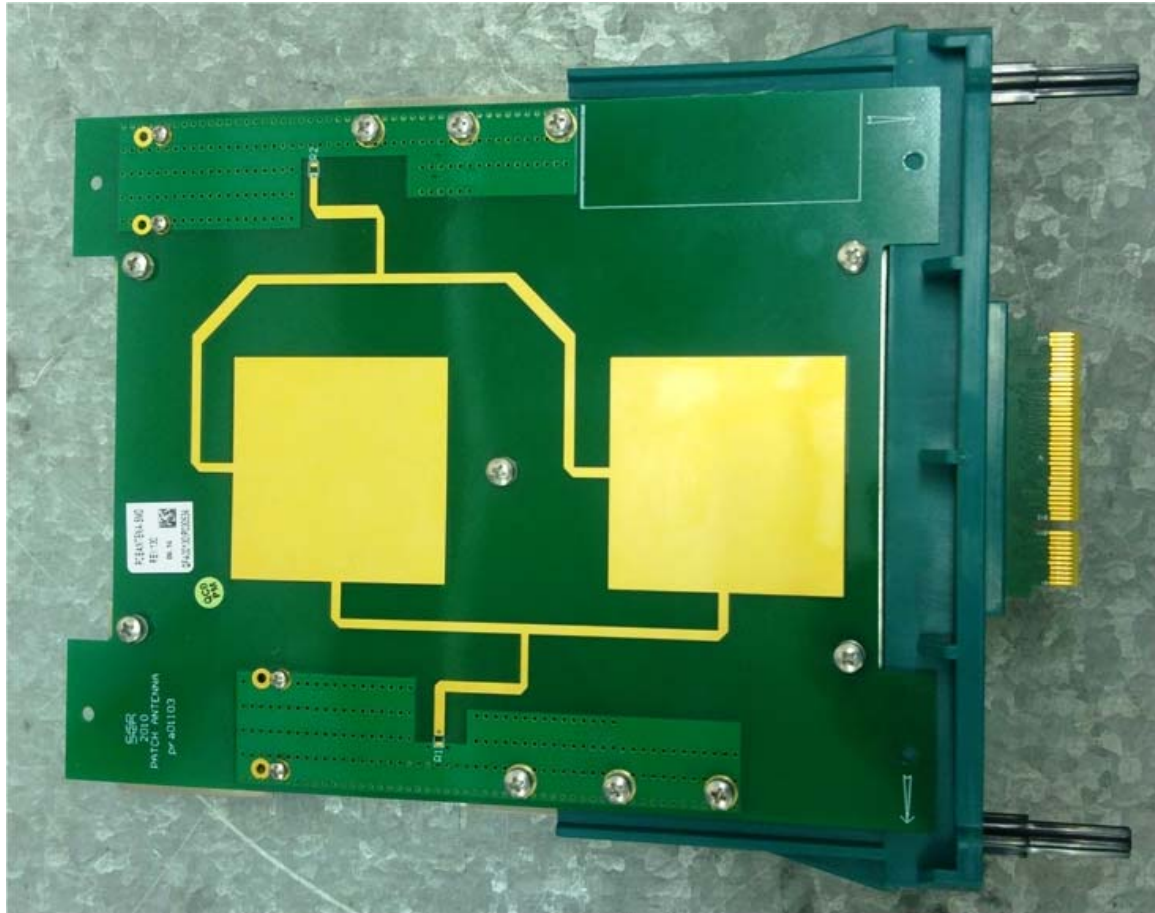

EXTERNAL PHOTOGRAPHS

This document contains 7 photographs

Photograph No.1
SenseTime Controller external view

Photograph No.2
SenseTime Controller internal view

Photograph No.3
SenseTime Controller internal view with LD modules

Photograph No.4
LD module with internal antenna without shield

Photograph No.5
Antenna PCB second side view

Photograph No.6
LD module top view

Photograph No.7
LD module bottom view