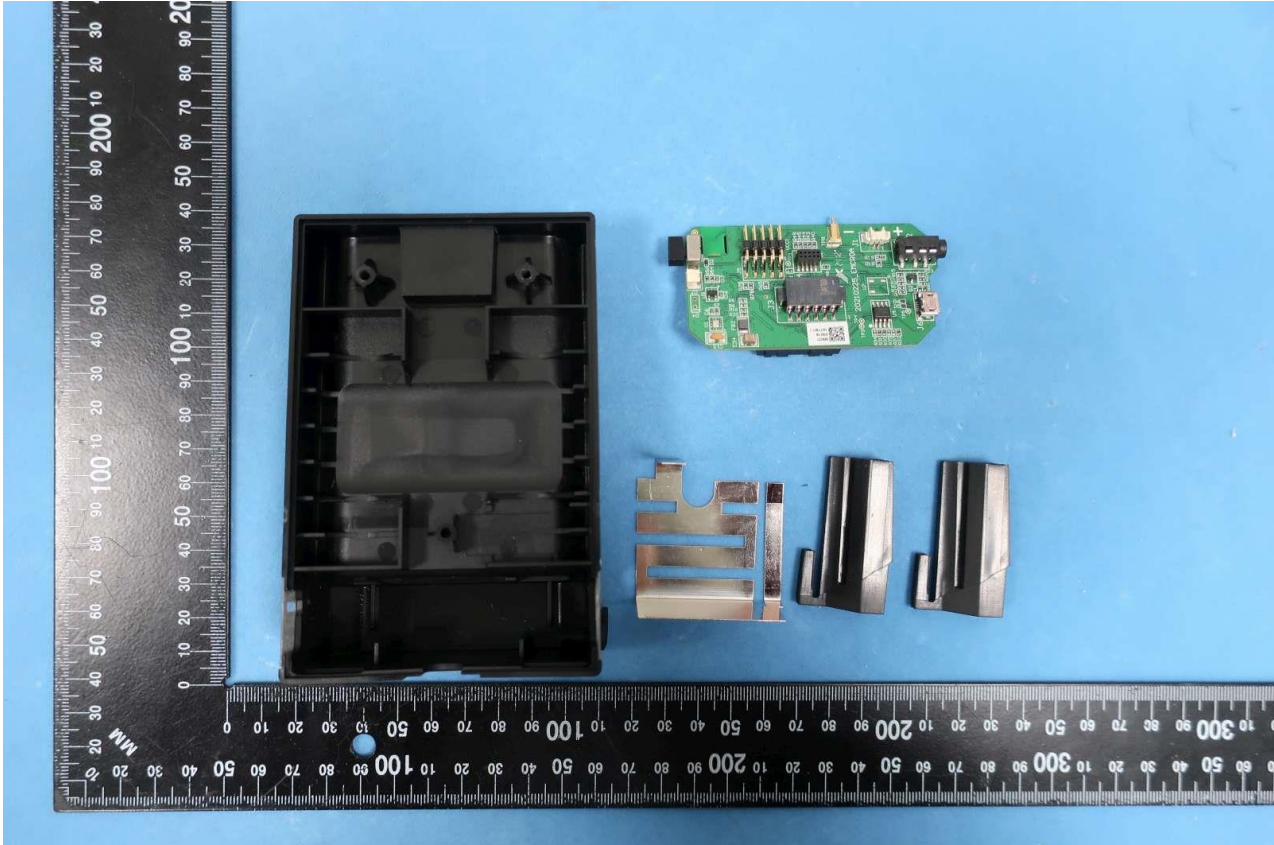

3. Internal Photograph of EUT

Brand Name: Emerson; Model Name: GO Tracker 1.6

Brand Name: Emerson; Model Name: GO Tracker 1.6

Brand Name: Emerson; Model Name: GO Tracker 1.6

Brand Name: Emerson; Model Name: GO Tracker 1.6

Brand Name: Emerson; Model Name: GO Tracker 1.6

Brand Name: Emerson; Model Name: GO Tracker 1.6

Brand Name: Emerson; Model Name: GO Tracker 1.6

Brand Name: Emerson; Model Name: GO Tracker 1.6

Brand Name: Emerson; Model Name: GO Tracker 1.6

Brand Name: Emerson; Model Name: GO Tracker 1.6