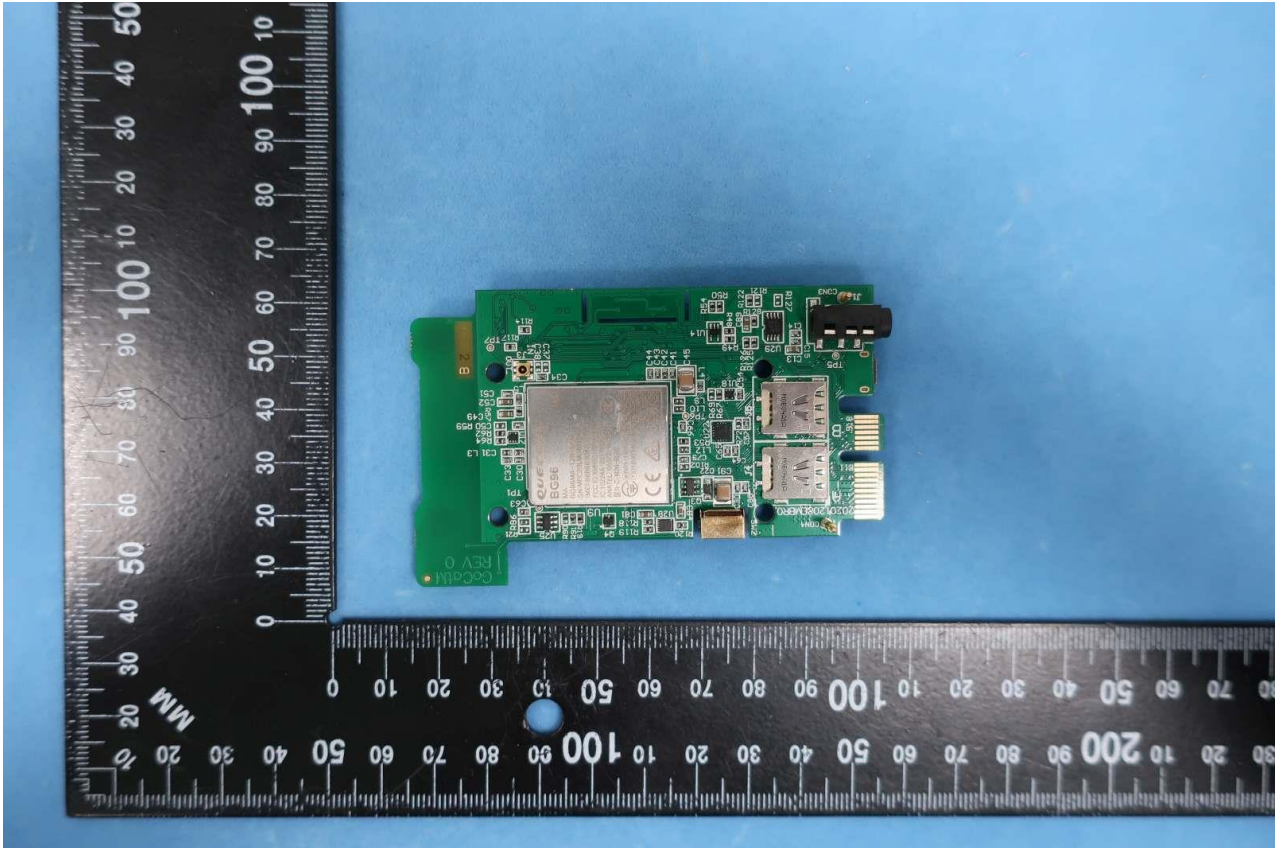

3. Internal Photograph of EUT

Brand Name: Emerson; Model Name: GO Tracker 1.6

Brand Name: Emerson; Model Name: GO Tracker 1.6

Brand Name: Emerson; Model Name: GO Tracker 1.6

Brand Name: Emerson; Model Name: GO Tracker 1.6

Brand Name: Emerson; Model Name: GO Tracker 1.6

Brand Name: Emerson; Model Name: GO Tracker 1.6

Brand Name: Emerson; Model Name: GO Tracker 1.6

Brand Name: Emerson; Model Name: GO Tracker 1.6

Brand Name: Emerson; Model Name: GO Tracker 1.6

Brand Name: Emerson; Model Name: GO Tracker 1.6