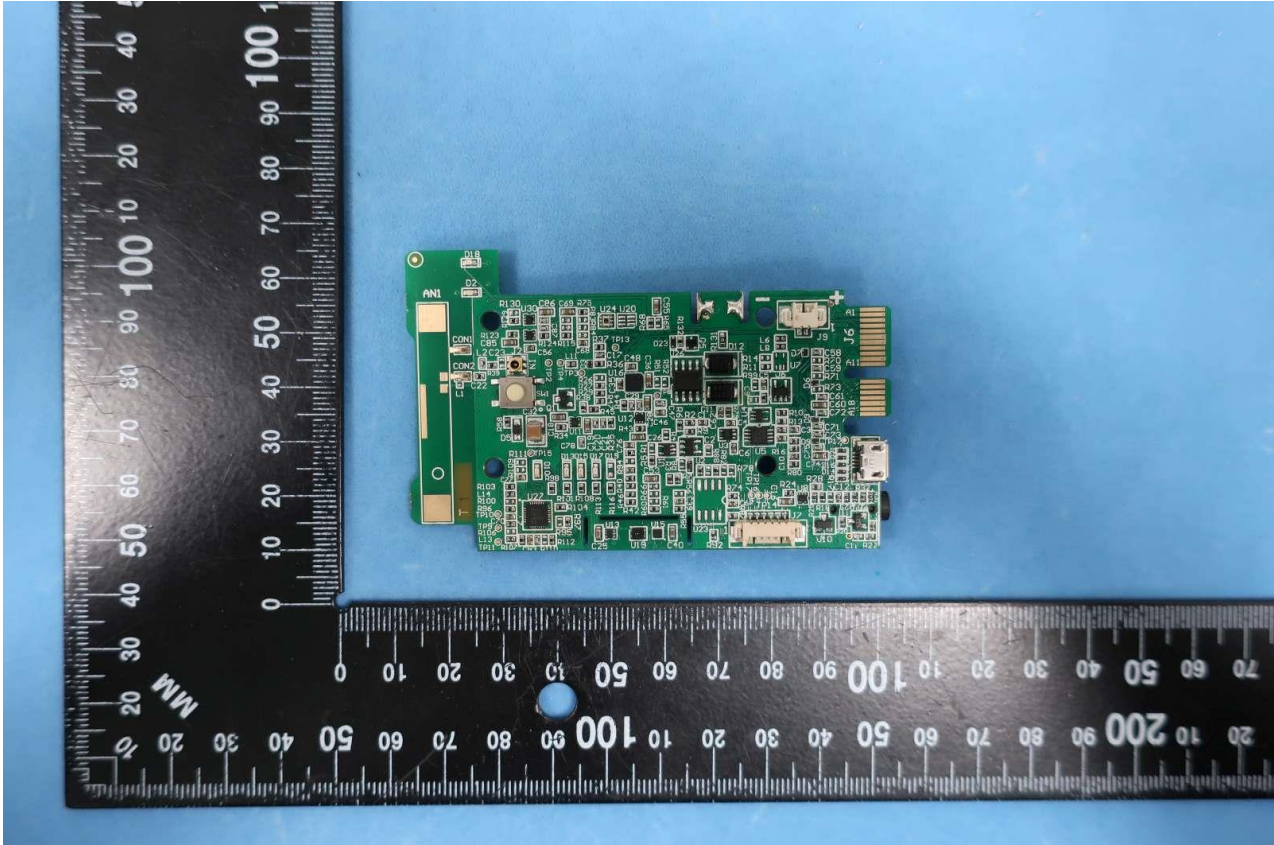

3. Internal Photograph of EUT

Brand Name: Emerson; Model Name: GO Tracker 1.6

Brand Name: Emerson; Model Name: GO Tracker 1.6

Brand Name: Emerson; Model Name: GO Tracker 1.6

Brand Name: Emerson; Model Name: GO Tracker 1.6

Brand Name: Emerson; Model Name: GO Tracker 1.6

Brand Name: Emerson; Model Name: GO Tracker 1.6

Brand Name: Emerson; Model Name: GO Tracker 1.6

Brand Name: Emerson; Model Name: GO Tracker 1.6

Brand Name: Emerson; Model Name: GO Tracker 1.6

Brand Name: Emerson; Model Name: GO Tracker 1.6