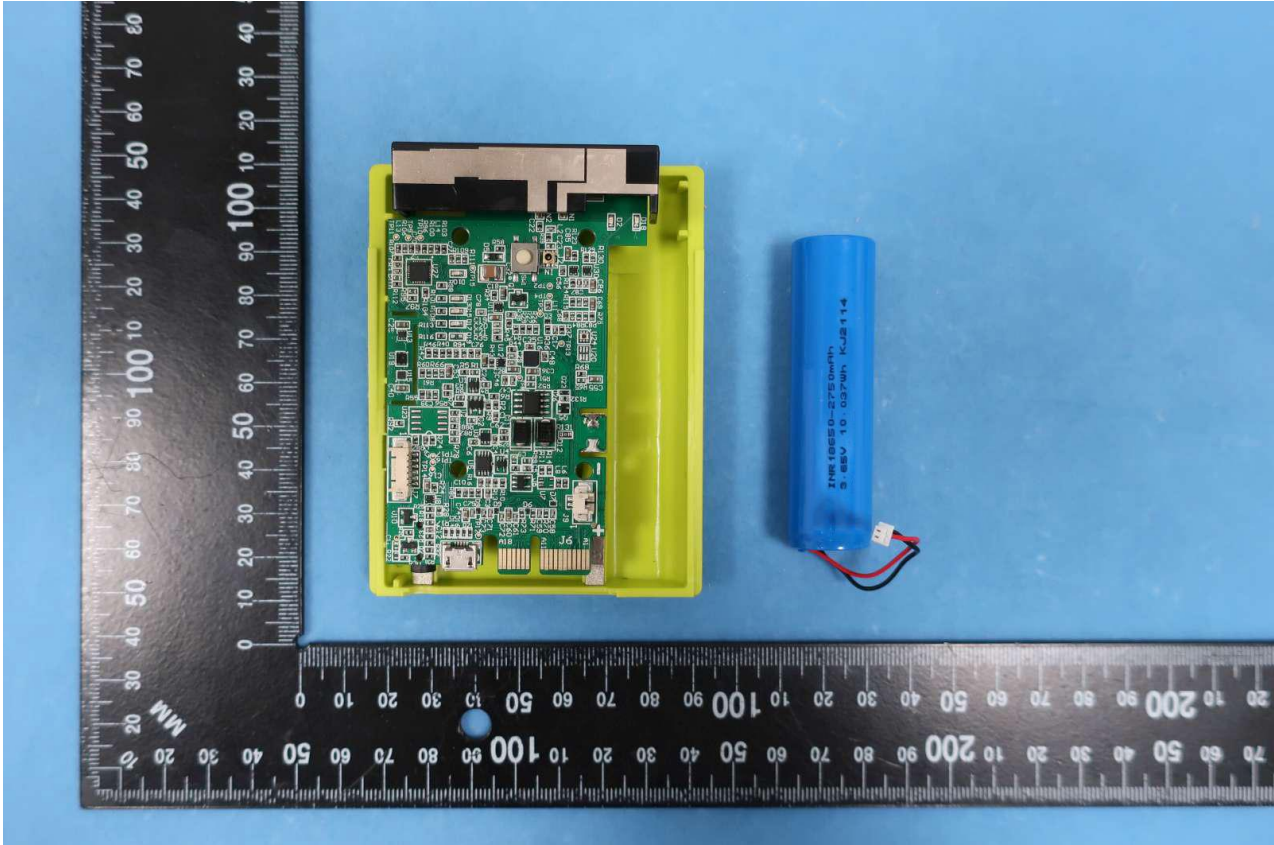

3. Internal Photograph of EUT

Brand Name: Emerson; Model Name: GO Tracker 1.6

Brand Name: Emerson; Model Name: GO Tracker 1.6

Brand Name: Emerson; Model Name: GO Tracker 1.6

Brand Name: Emerson; Model Name: GO Tracker 1.6

Brand Name: Emerson; Model Name: GO Tracker 1.6

Brand Name: Emerson; Model Name: GO Tracker 1.6

Brand Name: Emerson; Model Name: GO Tracker 1.6

Brand Name: Emerson; Model Name: GO Tracker 1.6

Brand Name: Emerson; Model Name: GO Tracker 1.6

Brand Name: Emerson; Model Name: GO Tracker 1.6