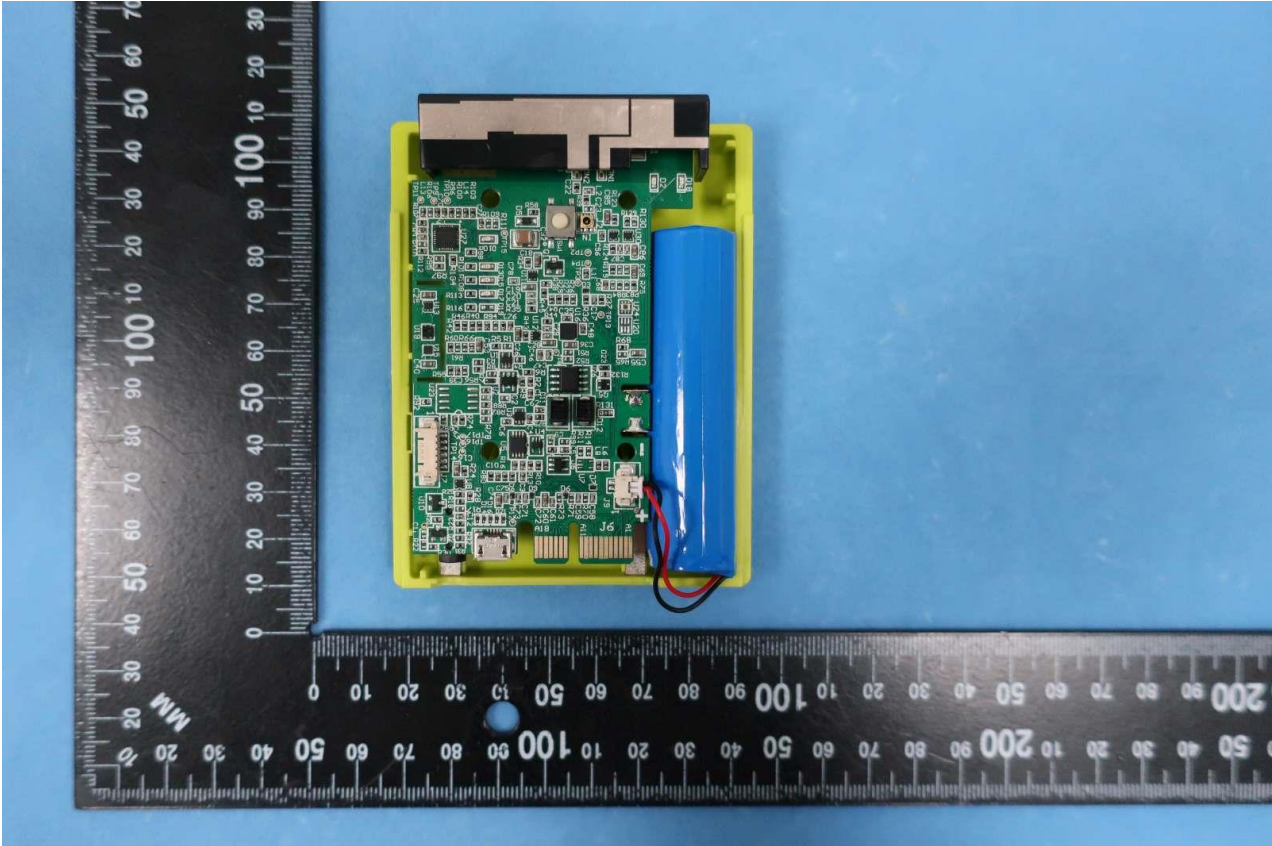

3. Internal Photograph of EUT

Brand Name: Emerson; Model Name: GO Tracker 1.6

Brand Name: Emerson; Model Name: GO Tracker 1.6

Brand Name: Emerson; Model Name: GO Tracker 1.6

Brand Name: Emerson; Model Name: GO Tracker 1.6

Brand Name: Emerson; Model Name: GO Tracker 1.6

Brand Name: Emerson; Model Name: GO Tracker 1.6

Brand Name: Emerson; Model Name: GO Tracker 1.6

Brand Name: Emerson; Model Name: GO Tracker 1.6

Brand Name: Emerson; Model Name: GO Tracker 1.6

Brand Name: Emerson; Model Name: GO Tracker 1.6