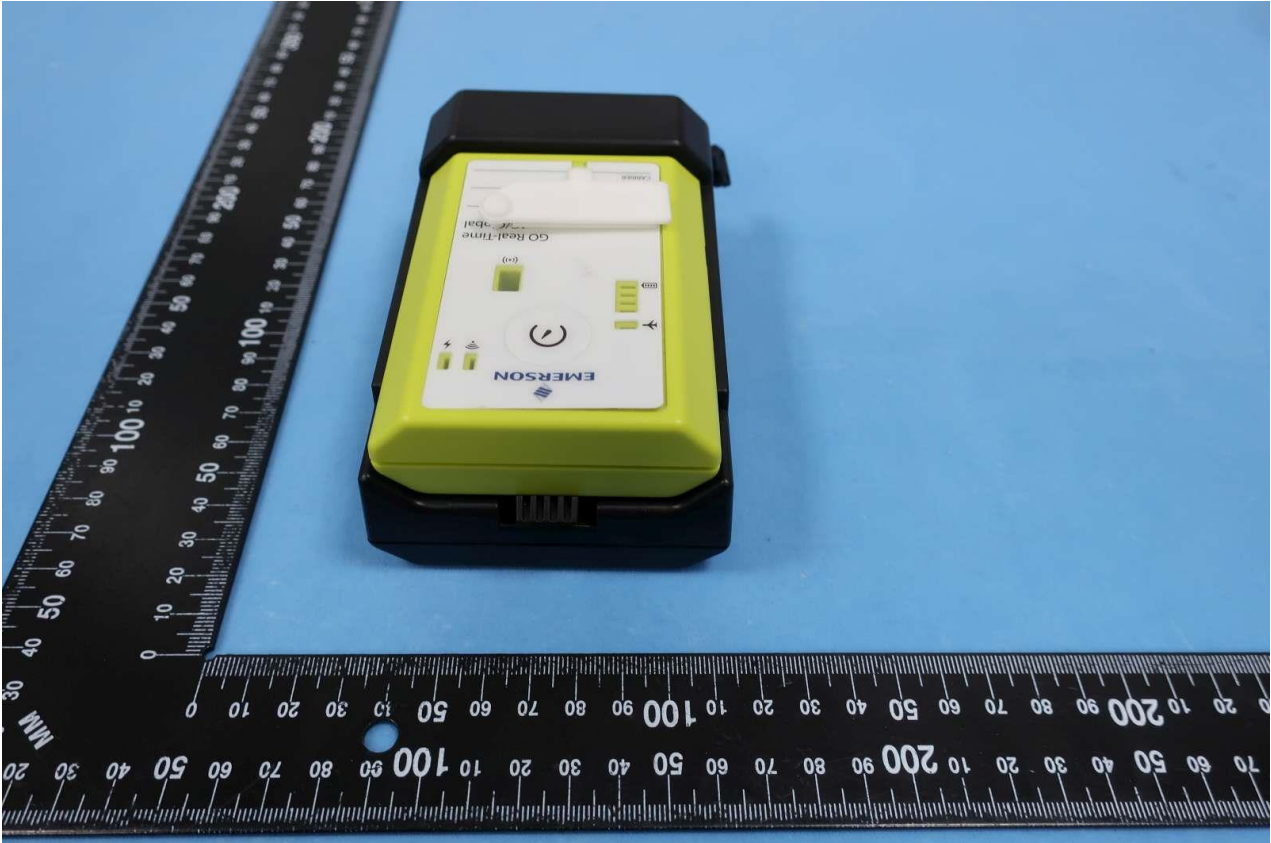

Brand Name: Emerson; Model Name: GO Tracker 1.6

Brand Name: Emerson; Model Name: GO Tracker 1.6

Brand Name: Emerson; Model Name: GO Tracker 1.6

Brand Name: Emerson; Model Name: GO Tracker 1.6

Brand Name: Emerson; Model Name: GO Tracker 1.6

Brand Name: Emerson; Model Name: GO Tracker 1.6

Brand Name: Emerson; Model Name: GO Tracker 1.6

Brand Name: Emerson; Model Name: GO Tracker 1.6

2. Photograph of Accessory

Brand Name: Emerson; Model Name: GO Tracker 1.6

Brand Name: Emerson; Model Name: GO Tracker 1.6