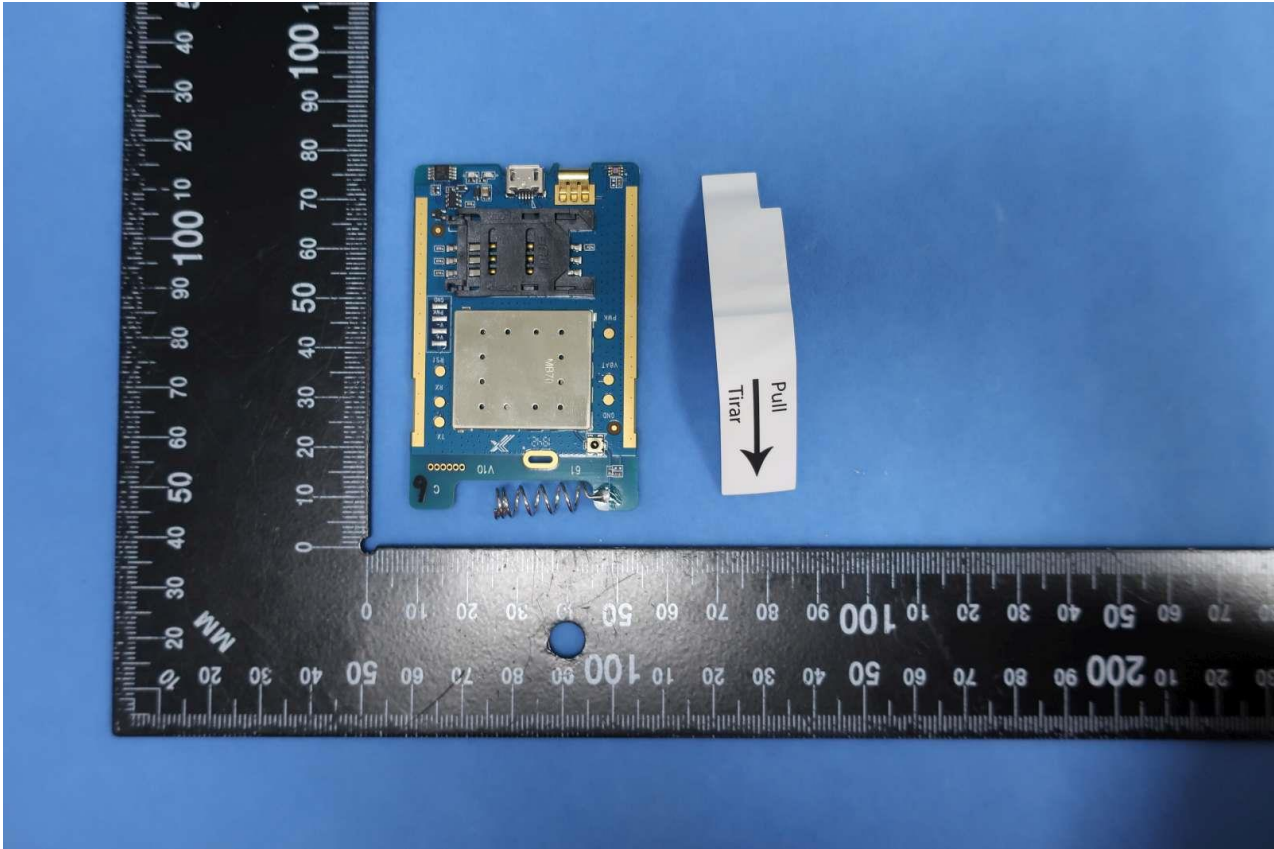

### 3. Internal Photograph of EUT

Brand Name: Emerson / Model Name: GO Tracker 1.2

Brand Name: Emerson / Model Name: GO Tracker 1.2

Brand Name: Emerson / Model Name: GO Tracker 1.2

Brand Name: Emerson / Model Name: GO Tracker 1.2

Brand Name: Emerson / Model Name: GO Tracker 1.2

Brand Name: Emerson / Model Name: GO Tracker 1.2

Brand Name: Emerson / Model Name: GO Tracker 1.2

Brand Name: Emerson / Model Name: GO Tracker 1.2

Brand Name: Emerson / Model Name: GO Tracker 1.2