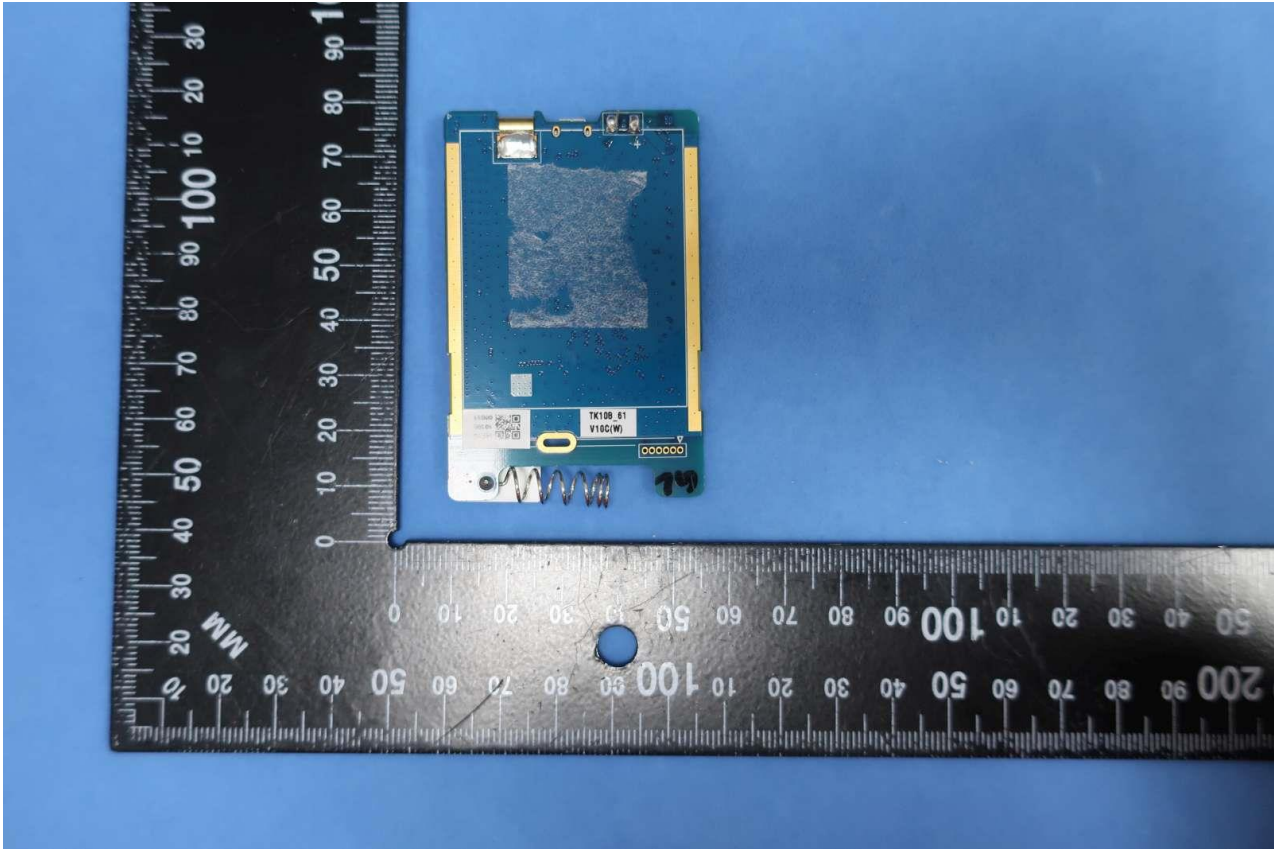

### 3. Internal Photograph of EUT

Brand Name: Emerson / Model Name: GO Tracker 1.2

Brand Name: Emerson / Model Name: GO Tracker 1.2

Brand Name: Emerson / Model Name: GO Tracker 1.2

Brand Name: Emerson / Model Name: GO Tracker 1.2

Brand Name: Emerson / Model Name: GO Tracker 1.2

Brand Name: Emerson / Model Name: GO Tracker 1.2

Brand Name: Emerson / Model Name: GO Tracker 1.2

Brand Name: Emerson / Model Name: GO Tracker 1.2

Brand Name: Emerson / Model Name: GO Tracker 1.2