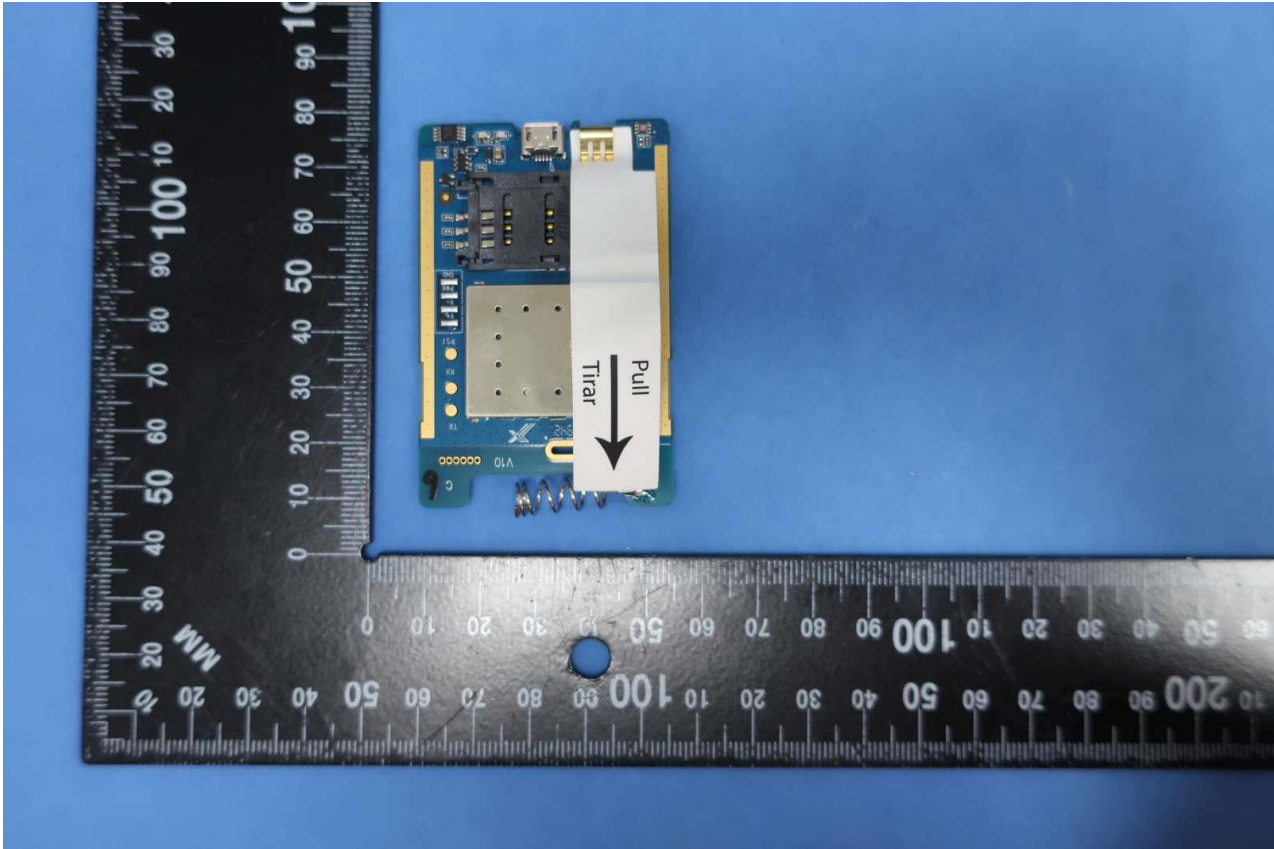

### 3. Internal Photograph of EUT

Brand Name: Emerson / Model Name: GO Tracker 1.2

Brand Name: Emerson / Model Name: GO Tracker 1.2

Brand Name: Emerson / Model Name: GO Tracker 1.2

Brand Name: Emerson / Model Name: GO Tracker 1.2

Brand Name: Emerson / Model Name: GO Tracker 1.2

Brand Name: Emerson / Model Name: GO Tracker 1.2

Brand Name: Emerson / Model Name: GO Tracker 1.2

Brand Name: Emerson / Model Name: GO Tracker 1.2

Brand Name: Emerson / Model Name: GO Tracker 1.2