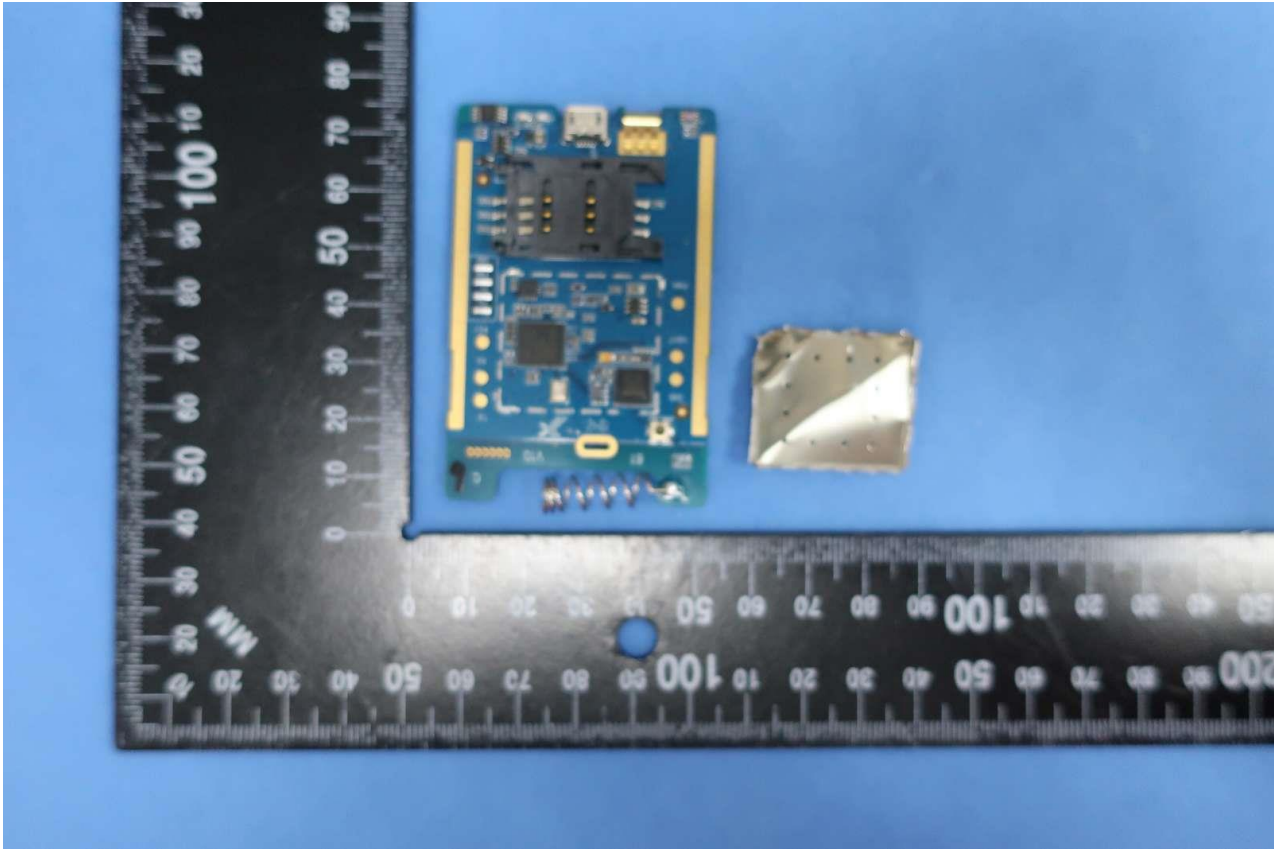

### 3. Internal Photograph of EUT

Brand Name: Emerson / Model Name: GO Tracker 1.2

Brand Name: Emerson / Model Name: GO Tracker 1.2

Brand Name: Emerson / Model Name: GO Tracker 1.2

Brand Name: Emerson / Model Name: GO Tracker 1.2

Brand Name: Emerson / Model Name: GO Tracker 1.2

Brand Name: Emerson / Model Name: GO Tracker 1.2

Brand Name: Emerson / Model Name: GO Tracker 1.2

Brand Name: Emerson / Model Name: GO Tracker 1.2

Brand Name: Emerson / Model Name: GO Tracker 1.2