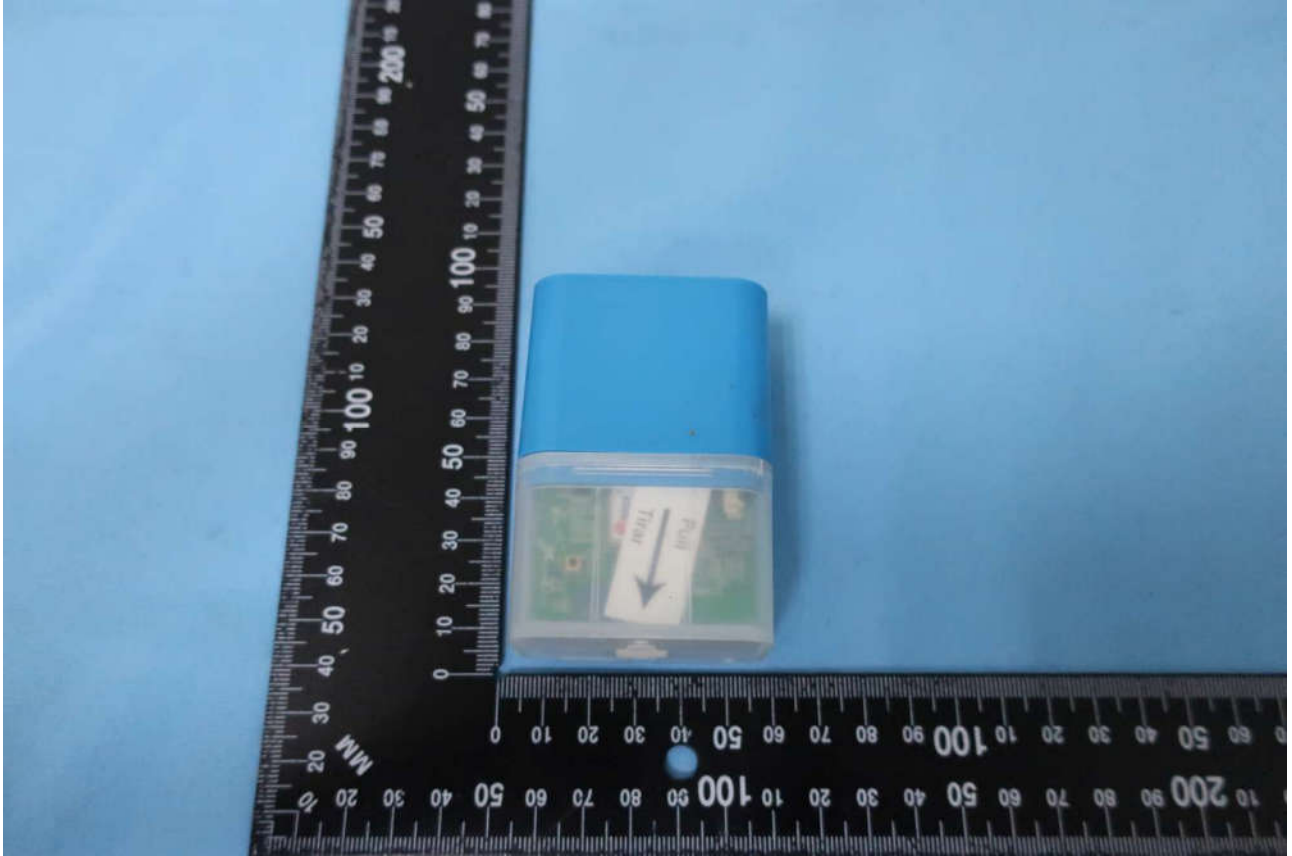

1. External Photograph of EUT

Brand Name: Emerson; Model Name: GO Real-Time 2G/3G

Brand Name: Emerson; Model Name: GO Real-Time 2G/3G

**Brand Name: Emerson; Model Name: GO Real-Time 2G/3G**

Brand Name: Emerson; Model Name: GO Real-Time 2G/3G

Brand Name: Emerson; Model Name: GO Real-Time 2G/3G

Brand Name: Emerson; Model Name: GO Real-Time 2G/3G

**2. Photograph of Accessory**

**Brand Name: Emerson; Model Name: GO Real-Time 2G/3G**

**List of Accessory:**

<b>Specification of Accessory</b>	
<b>Battery 1</b>	PL 204059P, 3.7V, 5400mAh
<b>Battery 2</b>	PL 804050P, 3.7V, 1800mAh

**Remark:** For accessories equipped with this EUT, please refer to the following photos.