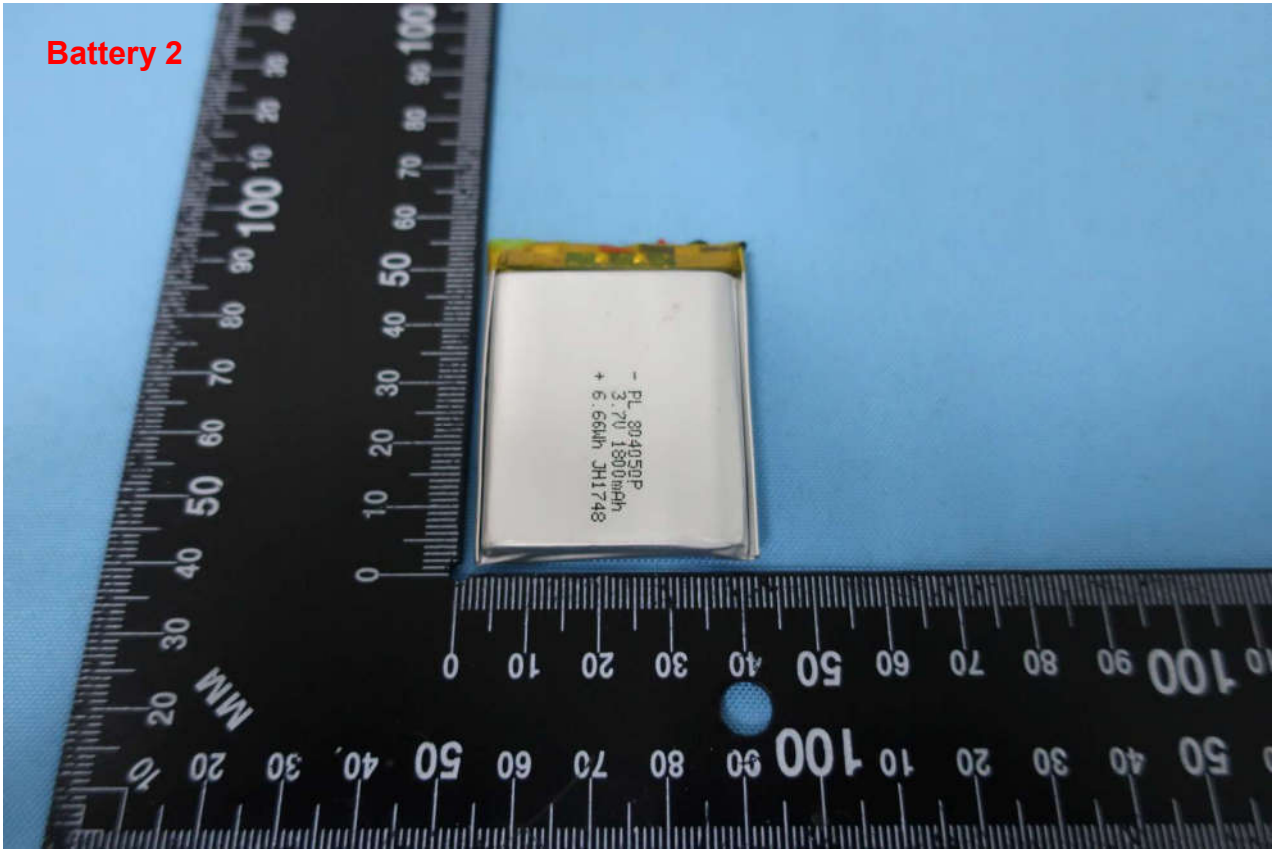

Brand Name: Emerson; Model Name: GO Real-Time 2G/3G

Battery 2