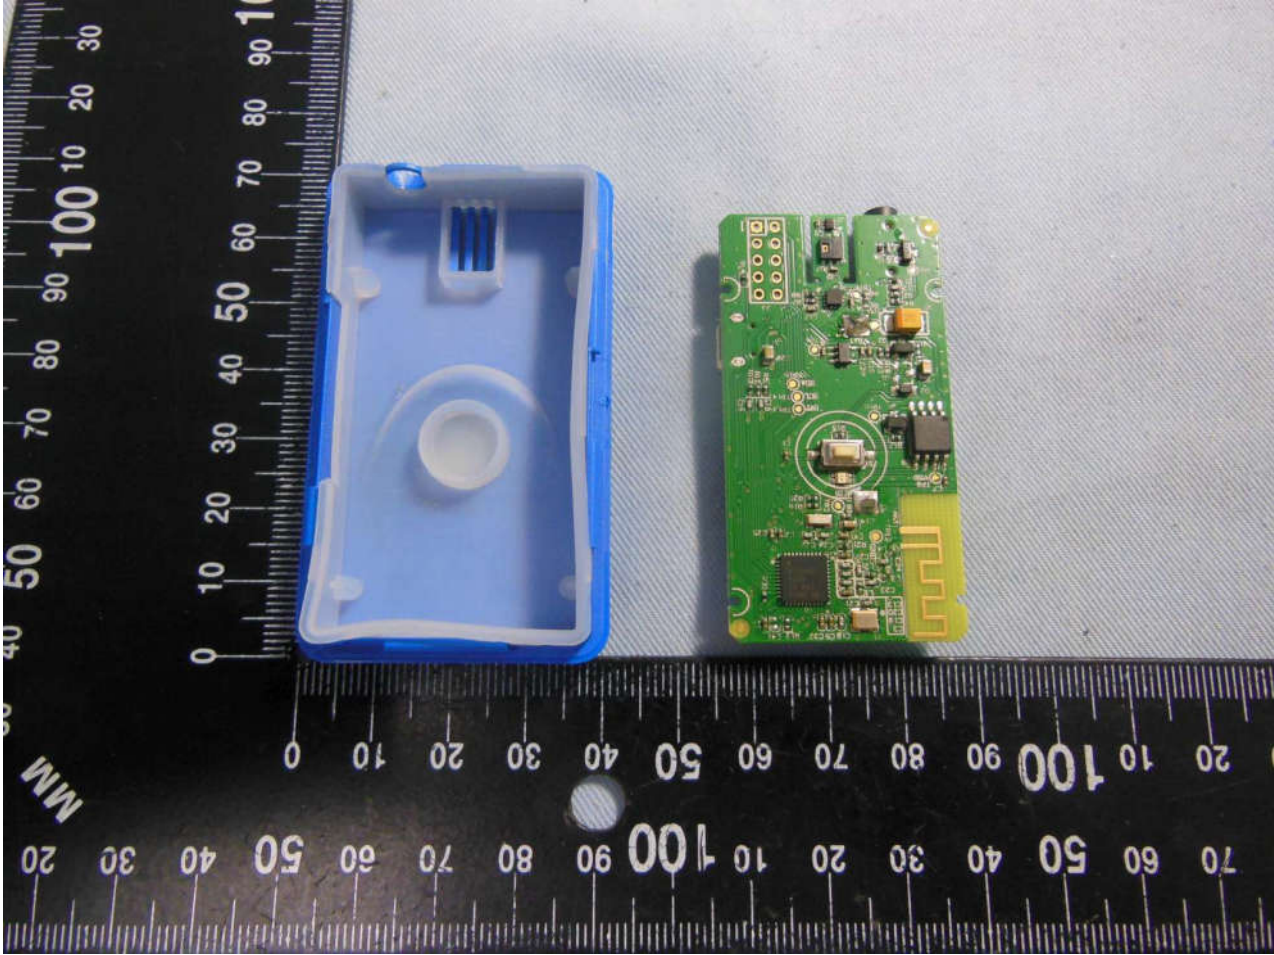

2. Internal Photograph of EUT

Brand Name: Emerson / Model Name: GO BT Logger 1.0

Brand Name: Emerson / Model Name: GO BT Logger 1.0

Brand Name: Emerson / Model Name: GO BT Logger 1.0

Brand Name: Emerson / Model Name: GO BT Logger 1.0

Brand Name: Emerson / Model Name: GO BT Logger 1.0

Brand Name: Emerson / Model Name: GO BT Logger 1.0

Brand Name: Emerson / Model Name: GO BT Logger 1.0

Brand Name: Emerson / Model Name: GO BT Logger 1.0

Brand Name: Emerson / Model Name: GO BT Logger 1.0

Brand Name: Emerson / Model Name: GO BT Logger 1.0