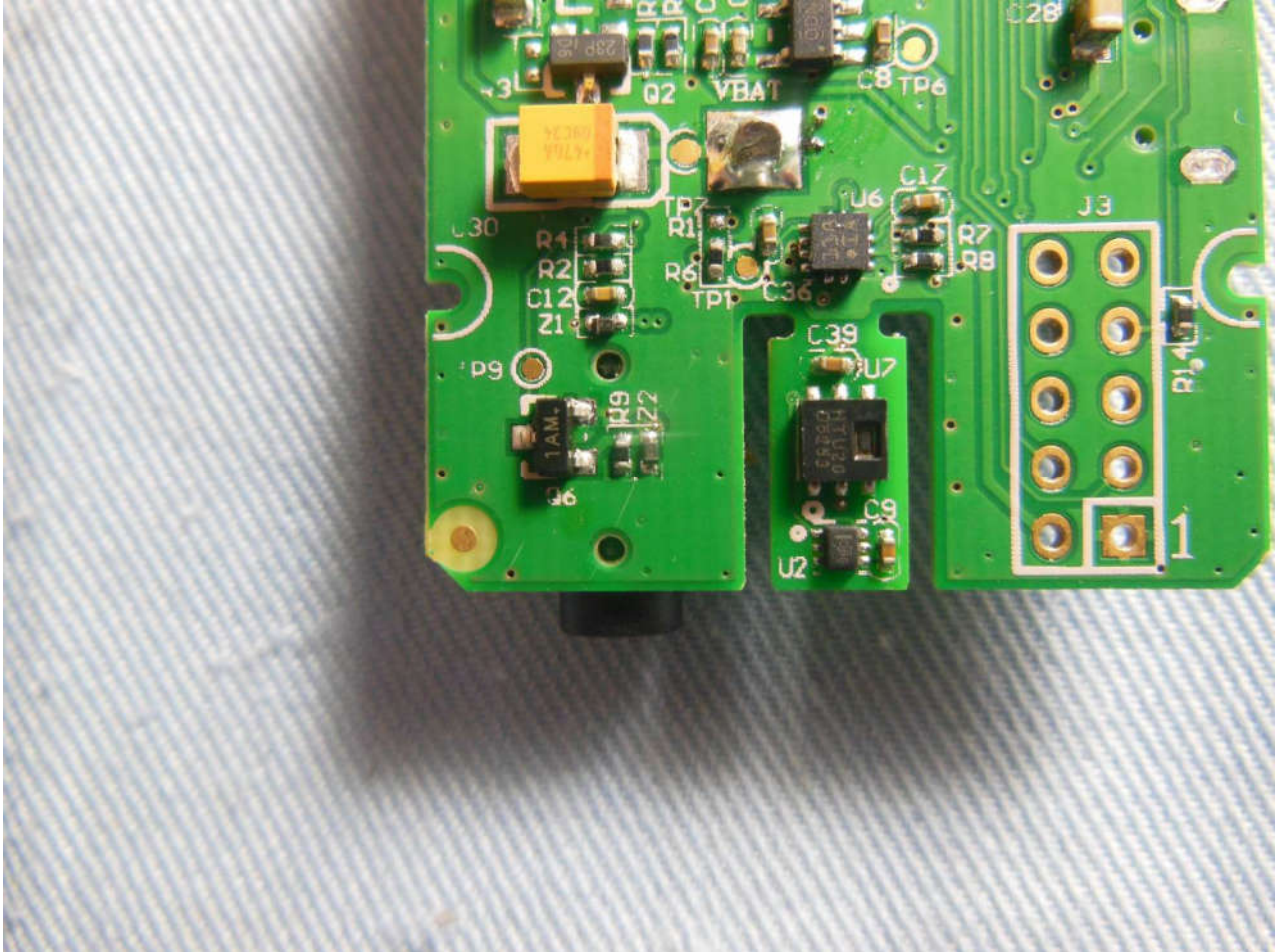

2. Internal Photograph of EUT

Brand Name: Emerson / Model Name: GO BT Logger 1.0

Brand Name: Emerson / Model Name: GO BT Logger 1.0

Brand Name: Emerson / Model Name: GO BT Logger 1.0

Brand Name: Emerson / Model Name: GO BT Logger 1.0

Brand Name: Emerson / Model Name: GO BT Logger 1.0

Brand Name: Emerson / Model Name: GO BT Logger 1.0

Brand Name: Emerson / Model Name: GO BT Logger 1.0

Brand Name: Emerson / Model Name: GO BT Logger 1.0

Brand Name: Emerson / Model Name: GO BT Logger 1.0

Brand Name: Emerson / Model Name: GO BT Logger 1.0