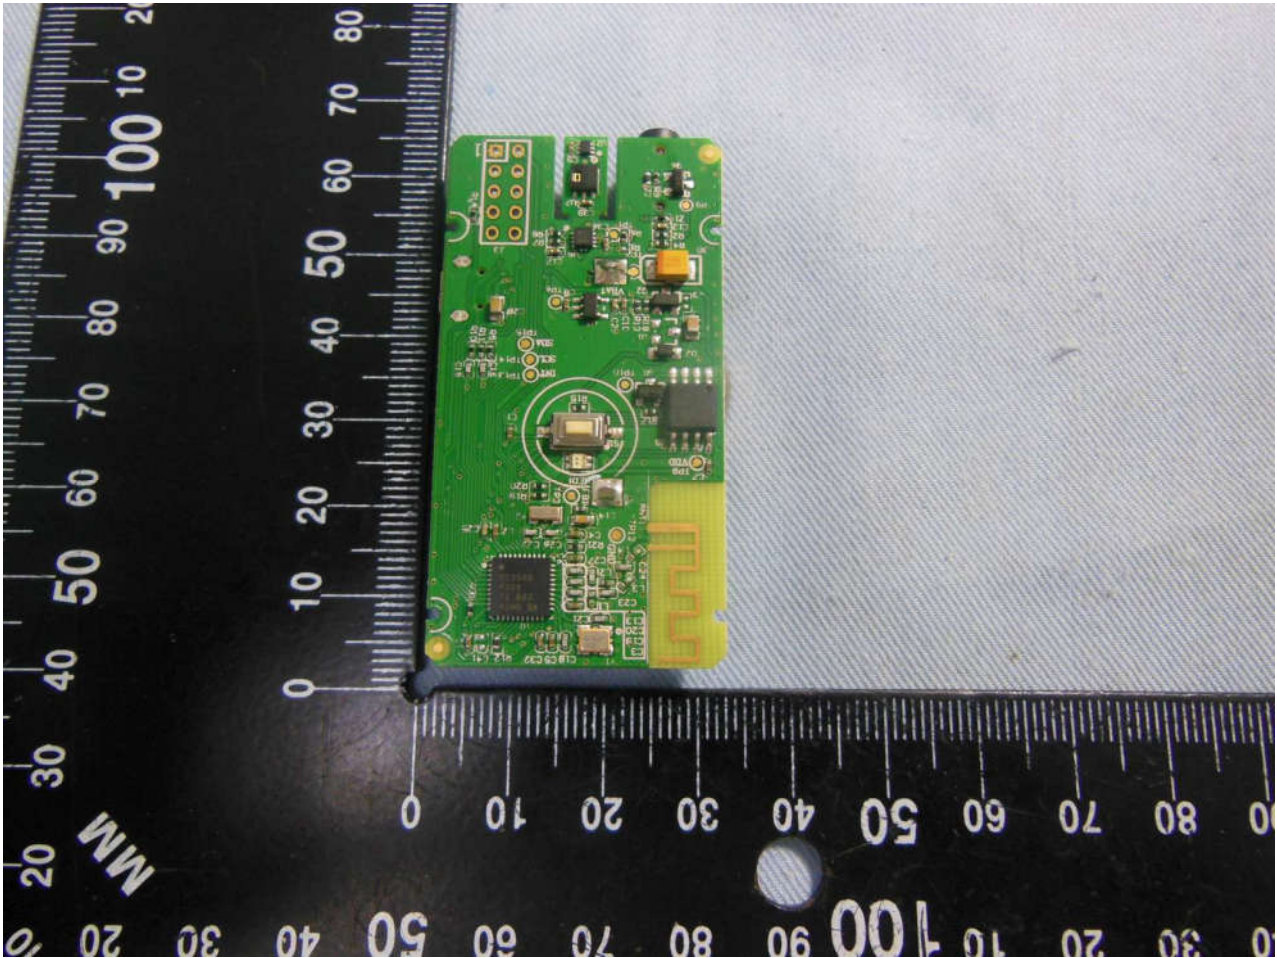

2. Internal Photograph of EUT

Brand Name: Emerson / Model Name: GO BT Logger 1.0

Brand Name: Emerson / Model Name: GO BT Logger 1.0

Brand Name: Emerson / Model Name: GO BT Logger 1.0

Brand Name: Emerson / Model Name: GO BT Logger 1.0

Brand Name: Emerson / Model Name: GO BT Logger 1.0

Brand Name: Emerson / Model Name: GO BT Logger 1.0

Brand Name: Emerson / Model Name: GO BT Logger 1.0

Brand Name: Emerson / Model Name: GO BT Logger 1.0