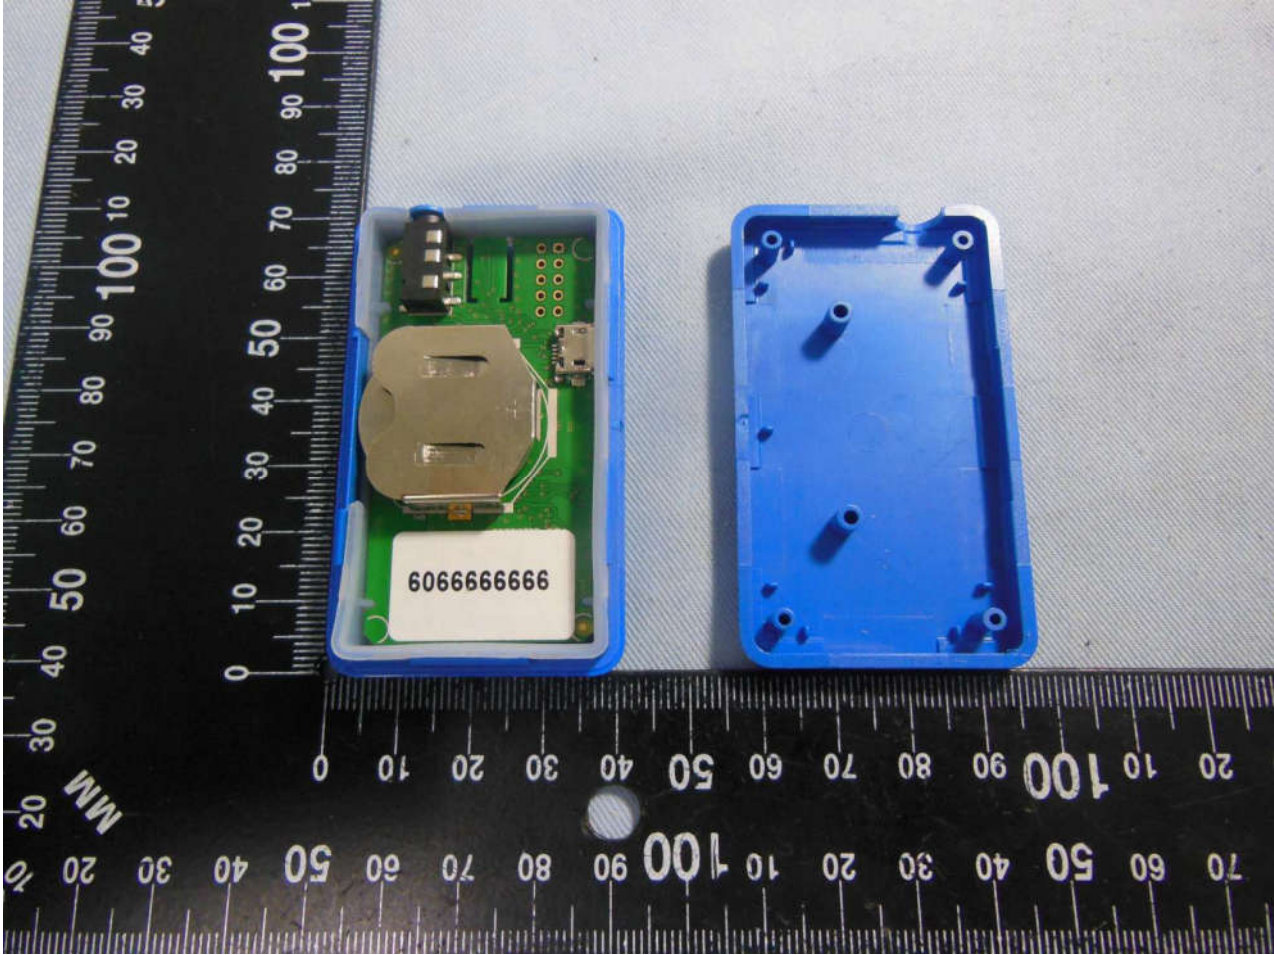

2. Internal Photograph of EUT

Brand Name: Emerson / Model Name: GO BT Logger 1.0

Brand Name: Emerson / Model Name: GO BT Logger 1.0

Brand Name: Emerson / Model Name: GO BT Logger 1.0

Brand Name: Emerson / Model Name: GO BT Logger 1.0

Brand Name: Emerson / Model Name: GO BT Logger 1.0

Brand Name: Emerson / Model Name: GO BT Logger 1.0

Brand Name: Emerson / Model Name: GO BT Logger 1.0

Brand Name: Emerson / Model Name: GO BT Logger 1.0

Brand Name: Emerson / Model Name: GO BT Logger 1.0

Brand Name: Emerson / Model Name: GO BT Logger 1.0