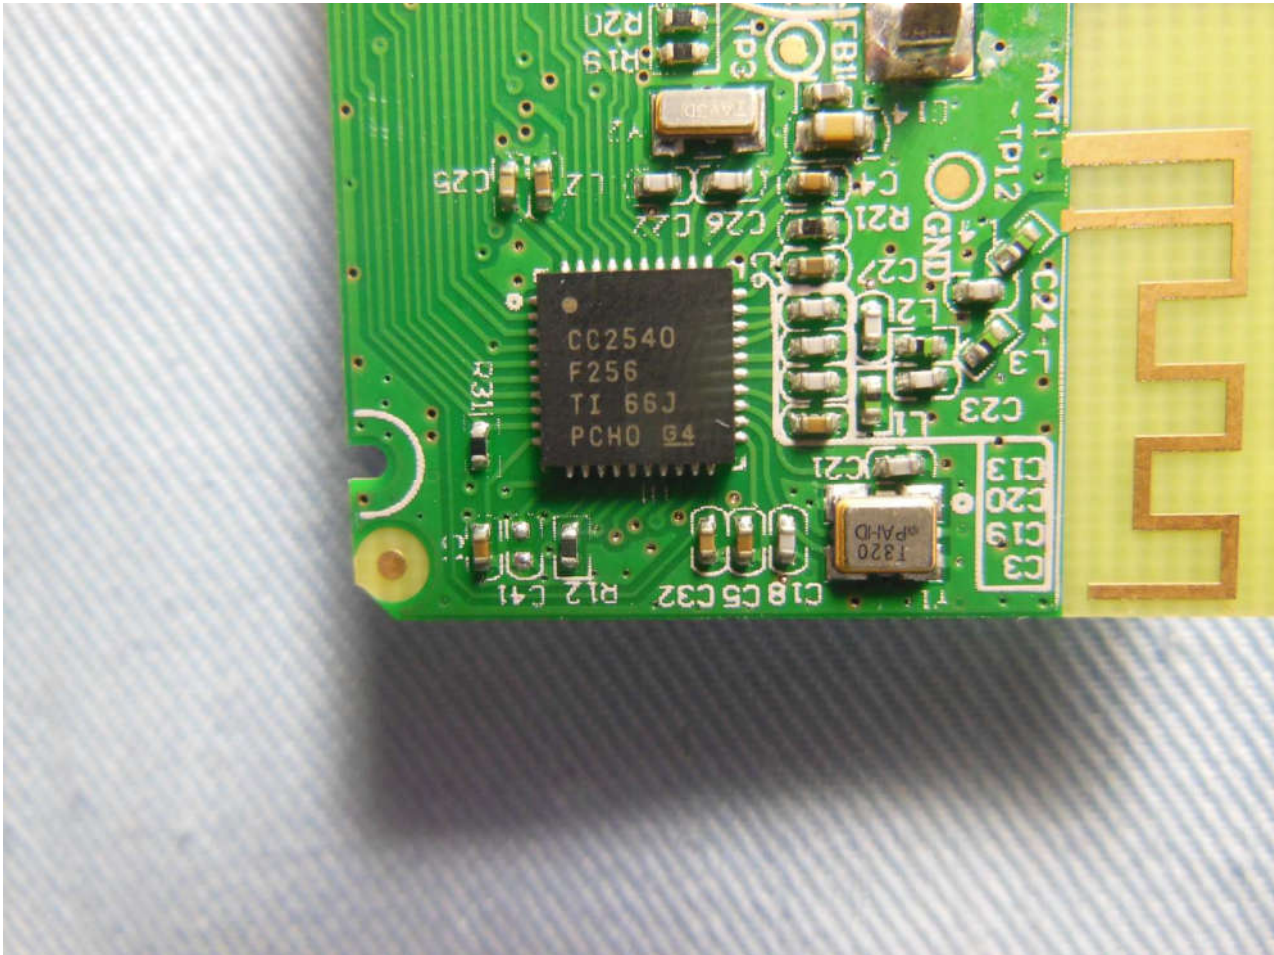

2. Internal Photograph of EUT

Brand Name: Emerson / Model Name: GO BT Logger 1.0

Brand Name: Emerson / Model Name: GO BT Logger 1.0

Brand Name: Emerson / Model Name: GO BT Logger 1.0

Brand Name: Emerson / Model Name: GO BT Logger 1.0

Brand Name: Emerson / Model Name: GO BT Logger 1.0

Brand Name: Emerson / Model Name: GO BT Logger 1.0

Brand Name: Emerson / Model Name: GO BT Logger 1.0

Brand Name: Emerson / Model Name: GO BT Logger 1.0