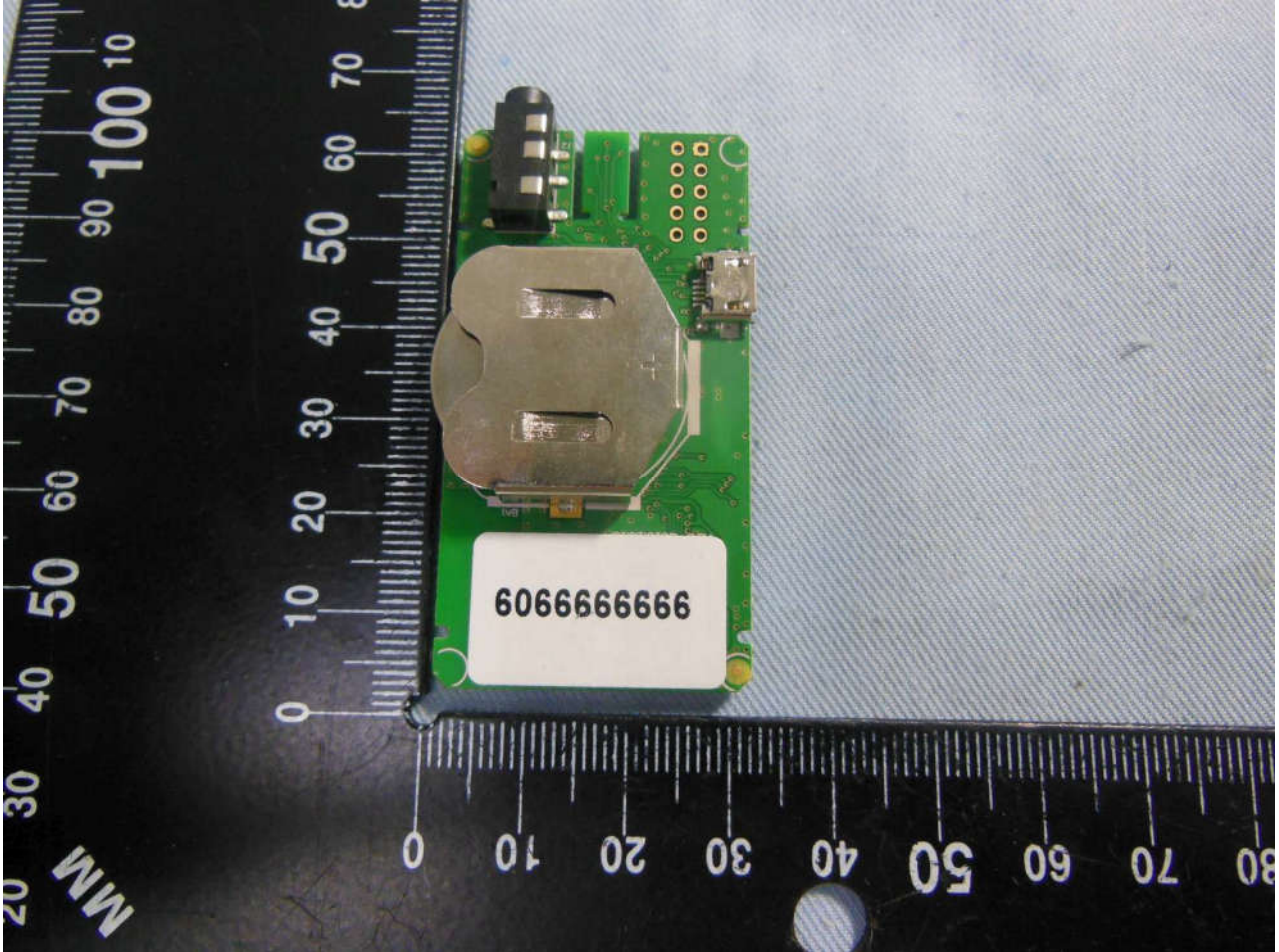

2. Internal Photograph of EUT

Brand Name: Emerson / Model Name: GO BT Logger 1.0

Brand Name: Emerson / Model Name: GO BT Logger 1.0

Brand Name: Emerson / Model Name: GO BT Logger 1.0

Brand Name: Emerson / Model Name: GO BT Logger 1.0

Brand Name: Emerson / Model Name: GO BT Logger 1.0

Brand Name: Emerson / Model Name: GO BT Logger 1.0

Brand Name: Emerson / Model Name: GO BT Logger 1.0

Brand Name: Emerson / Model Name: GO BT Logger 1.0