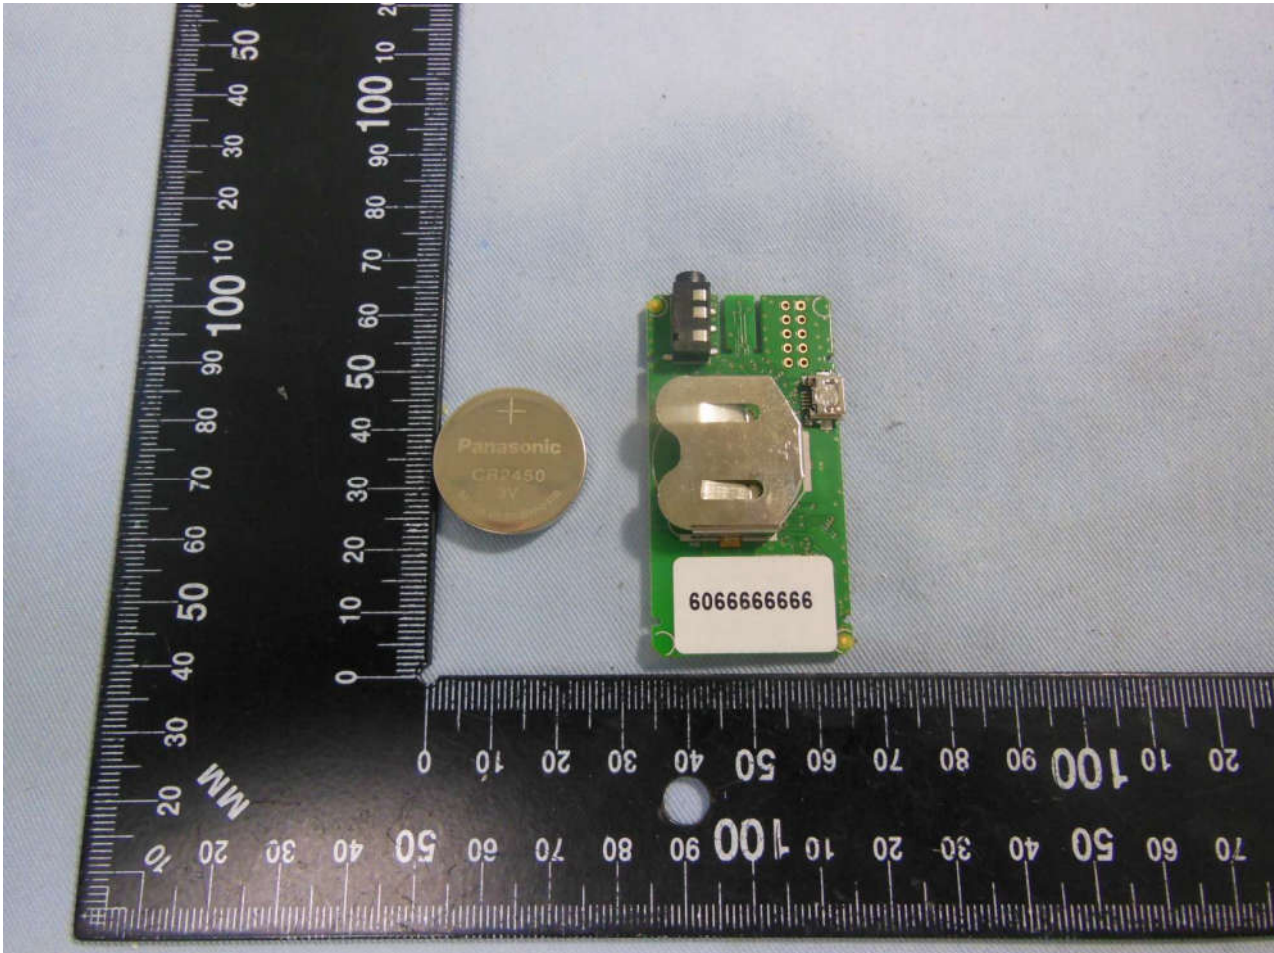

2. Internal Photograph of EUT

Brand Name: Emerson / Model Name: GO BT Logger 1.0

Brand Name: Emerson / Model Name: GO BT Logger 1.0

Brand Name: Emerson / Model Name: GO BT Logger 1.0

Brand Name: Emerson / Model Name: GO BT Logger 1.0

Brand Name: Emerson / Model Name: GO BT Logger 1.0

Brand Name: Emerson / Model Name: GO BT Logger 1.0

Brand Name: Emerson / Model Name: GO BT Logger 1.0

Brand Name: Emerson / Model Name: GO BT Logger 1.0

Brand Name: Emerson / Model Name: GO BT Logger 1.0

Brand Name: Emerson / Model Name: GO BT Logger 1.0