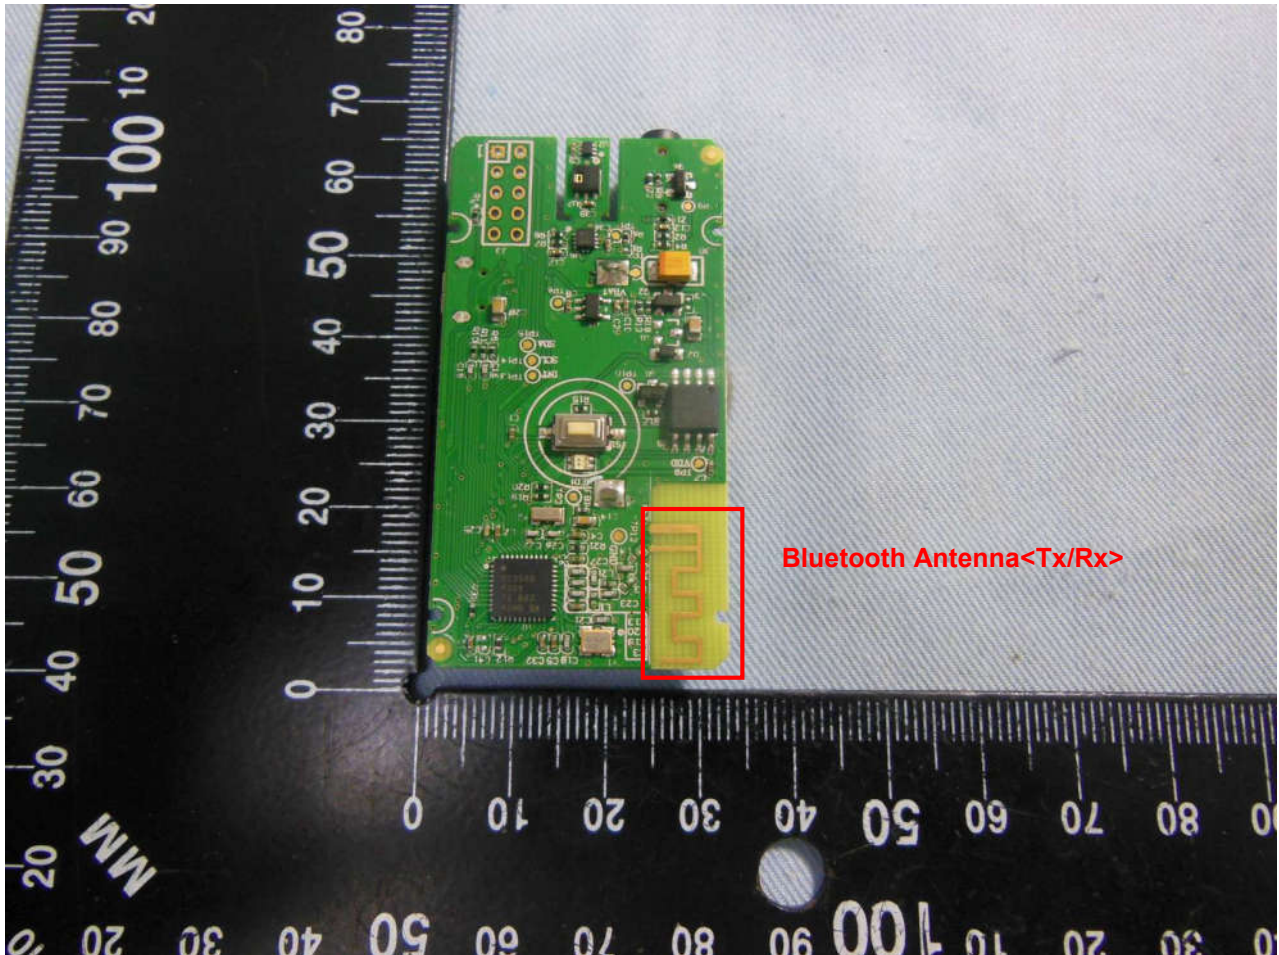

2. Internal Photograph of EUT

Brand Name: Emerson / Model Name: GO BT Logger 1.0

Brand Name: Emerson / Model Name: GO BT Logger 1.0

Brand Name: Emerson / Model Name: GO BT Logger 1.0

Brand Name: Emerson / Model Name: GO BT Logger 1.0

Brand Name: Emerson / Model Name: GO BT Logger 1.0

Brand Name: Emerson / Model Name: GO BT Logger 1.0

Brand Name: Emerson / Model Name: GO BT Logger 1.0

Brand Name: Emerson / Model Name: GO BT Logger 1.0