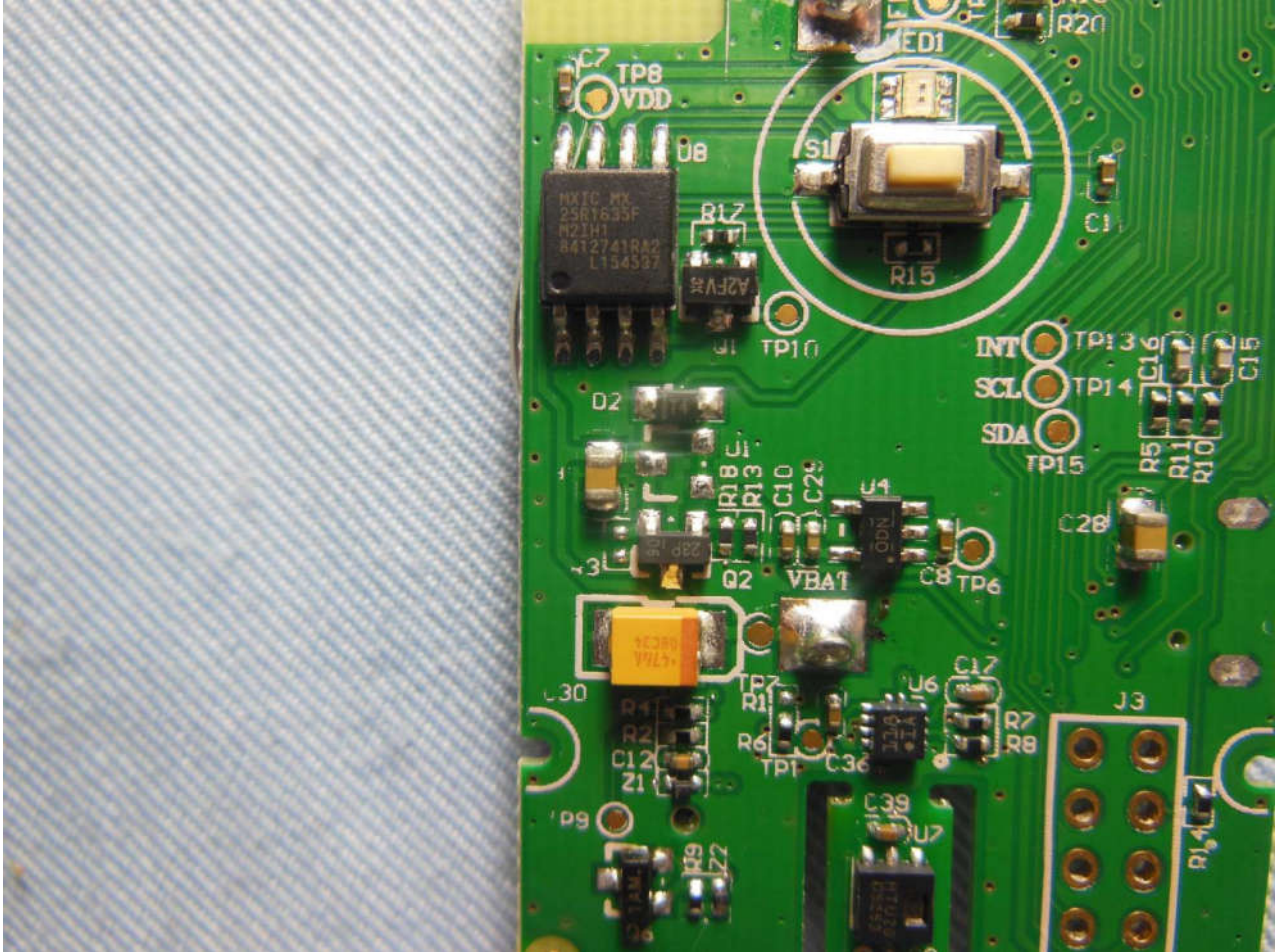

2. Internal Photograph of EUT

Brand Name: Emerson / Model Name: GO BT Logger 1.0

Brand Name: Emerson / Model Name: GO BT Logger 1.0

Brand Name: Emerson / Model Name: GO BT Logger 1.0

Brand Name: Emerson / Model Name: GO BT Logger 1.0

Brand Name: Emerson / Model Name: GO BT Logger 1.0

Brand Name: Emerson / Model Name: GO BT Logger 1.0

Brand Name: Emerson / Model Name: GO BT Logger 1.0

Brand Name: Emerson / Model Name: GO BT Logger 1.0