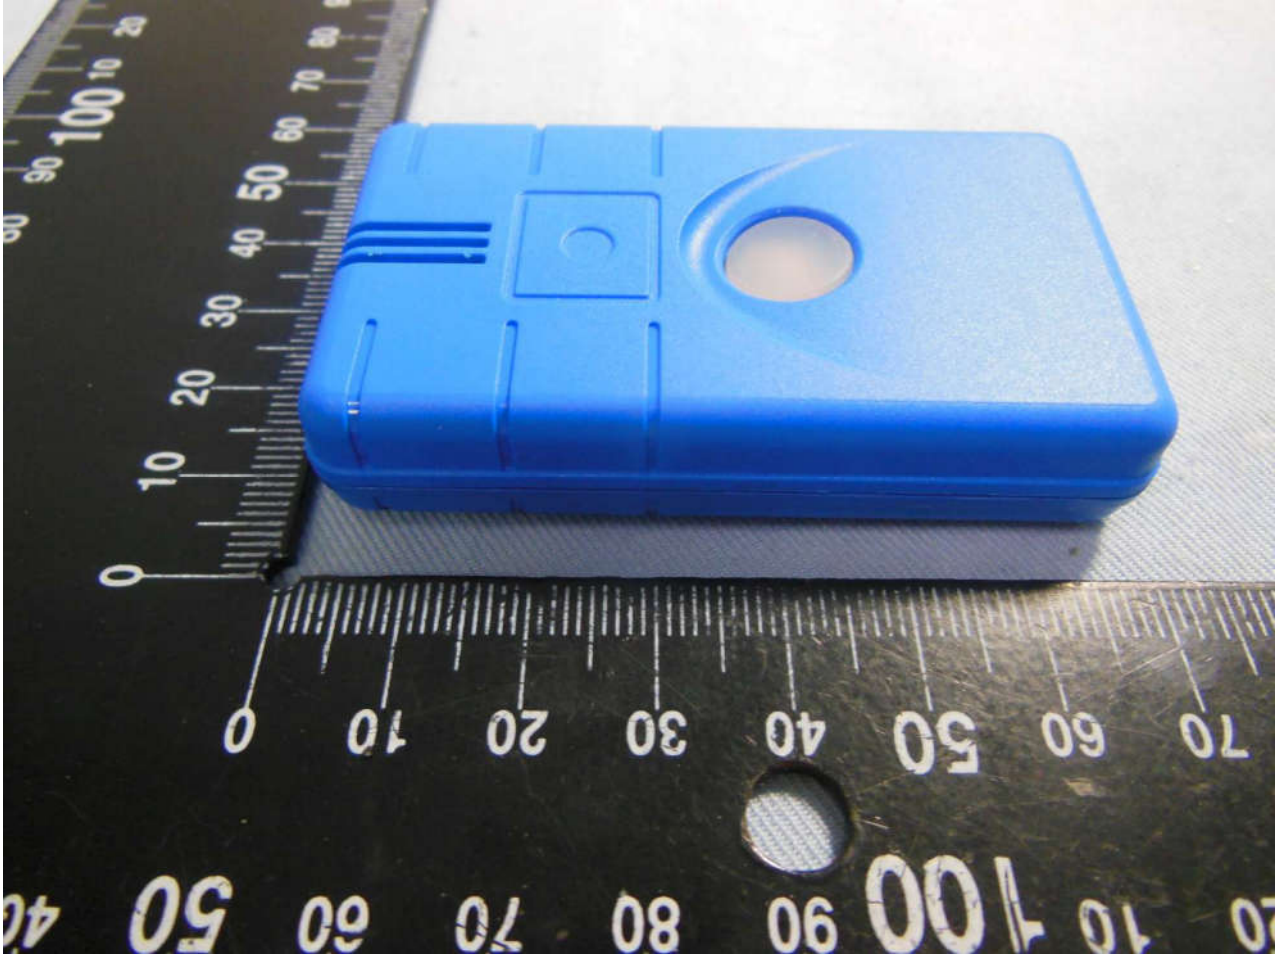

1. External Photograph of EUT

Brand Name: Emerson / Model Name: GO BT Logger 1.0

Brand Name: Emerson / Model Name: GO BT Logger 1.0

Brand Name: Emerson / Model Name: GO BT Logger 1.0

Brand Name: Emerson / Model Name: GO BT Logger 1.0

Brand Name: Emerson / Model Name: GO BT Logger 1.0

Brand Name: Emerson / Model Name: GO BT Logger 1.0

Brand Name: Emerson / Model Name: GO BT Logger 1.0

Brand Name: Emerson / Model Name: GO BT Logger 1.0

Brand Name: Emerson / Model Name: GO BT Logger 1.0