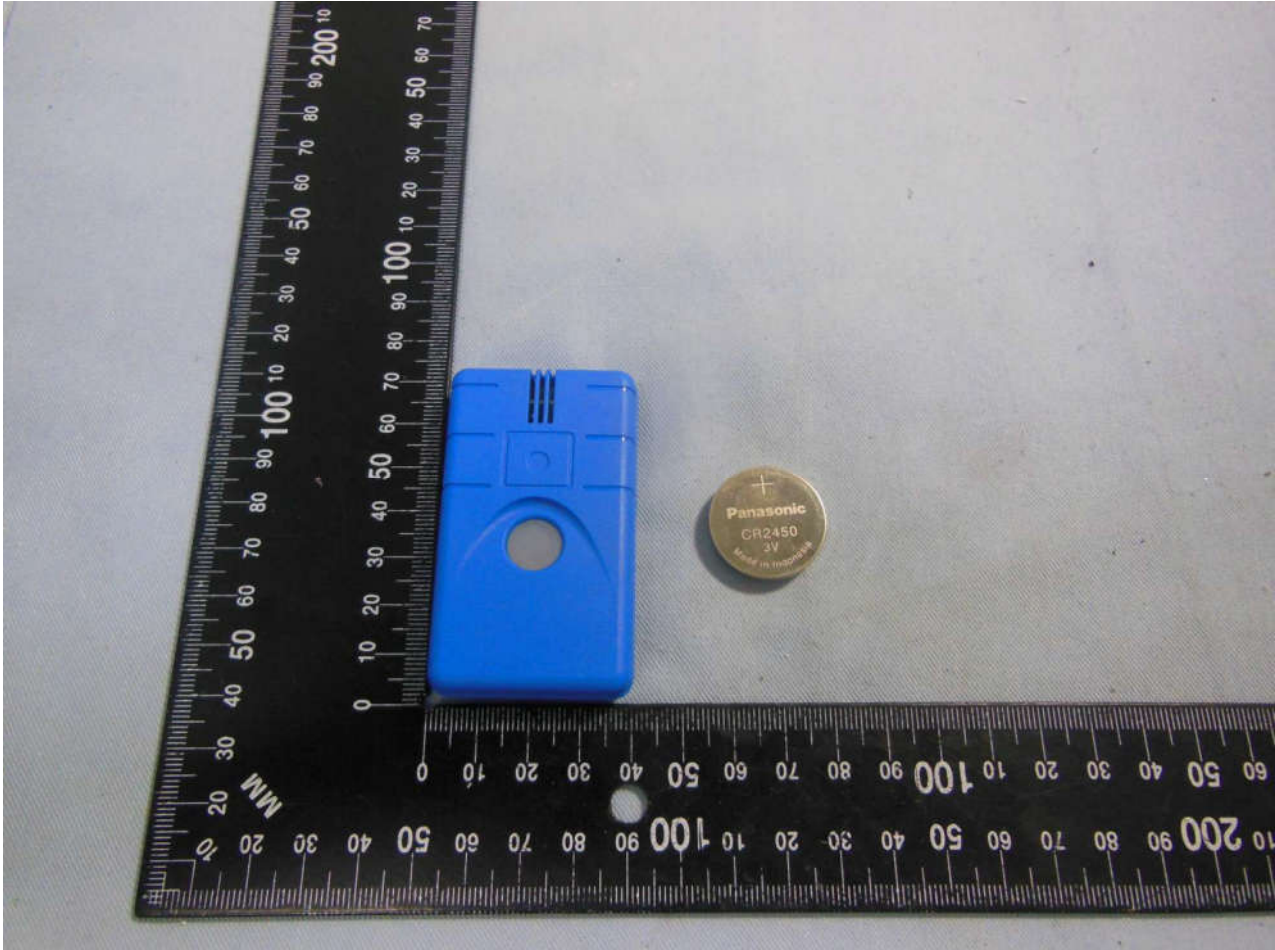

1. External Photograph of EUT

Brand Name: Emerson / Model Name: GO BT Logger 1.0

Brand Name: Emerson / Model Name: GO BT Logger 1.0

Brand Name: Emerson / Model Name: GO BT Logger 1.0

Brand Name: Emerson / Model Name: GO BT Logger 1.0

Brand Name: Emerson / Model Name: GO BT Logger 1.0

Brand Name: Emerson / Model Name: GO BT Logger 1.0

Brand Name: Emerson / Model Name: GO BT Logger 1.0

Brand Name: Emerson / Model Name: GO BT Logger 1.0

Brand Name: Emerson / Model Name: GO BT Logger 1.0