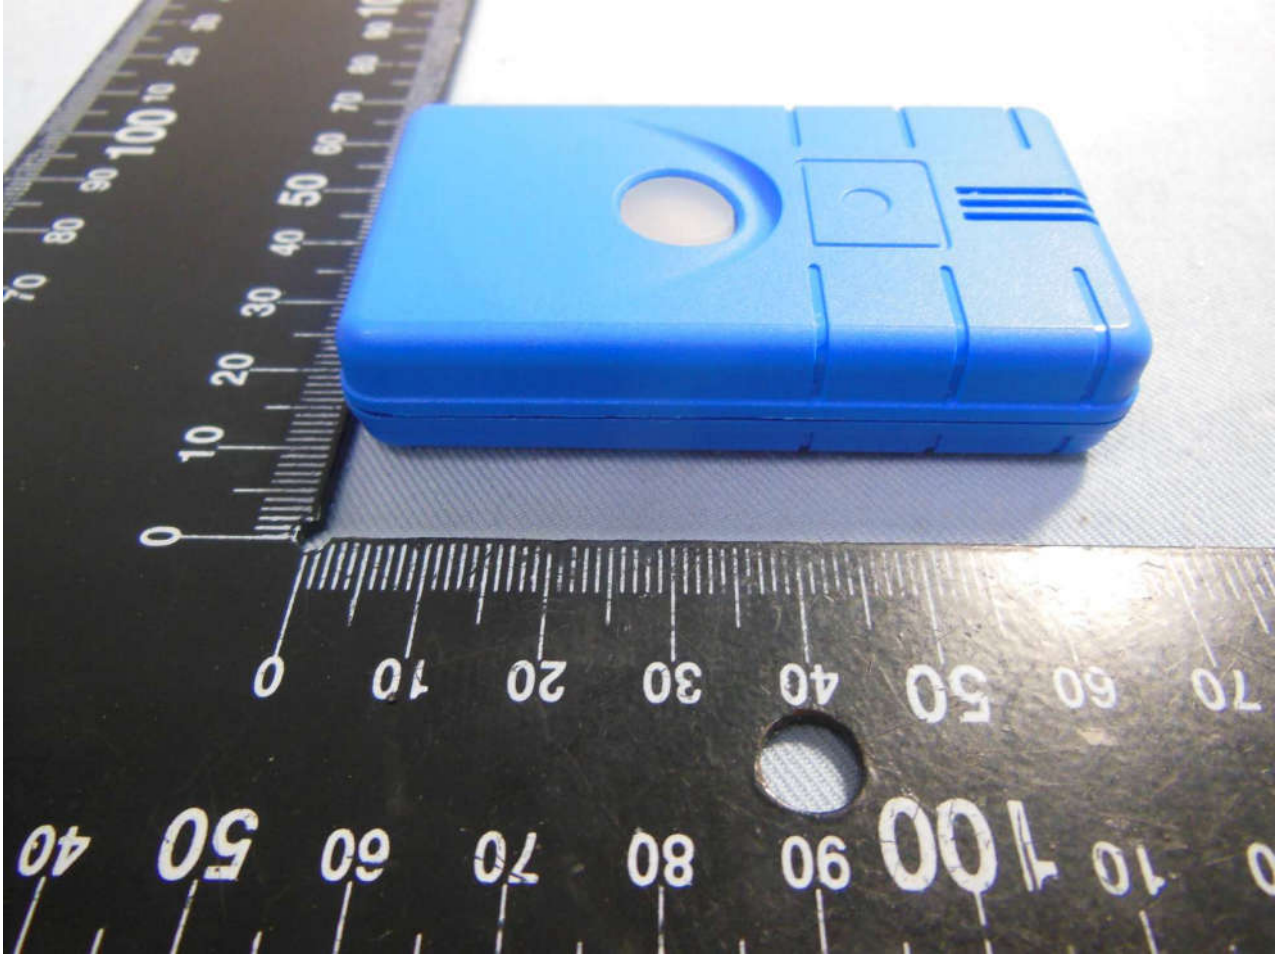

1. External Photograph of EUT

Brand Name: Emerson / Model Name: GO BT Logger 1.0

Brand Name: Emerson / Model Name: GO BT Logger 1.0

Brand Name: Emerson / Model Name: GO BT Logger 1.0

Brand Name: Emerson / Model Name: GO BT Logger 1.0

Brand Name: Emerson / Model Name: GO BT Logger 1.0

Brand Name: Emerson / Model Name: GO BT Logger 1.0

Brand Name: Emerson / Model Name: GO BT Logger 1.0

Brand Name: Emerson / Model Name: GO BT Logger 1.0

Brand Name: Emerson / Model Name: GO BT Logger 1.0