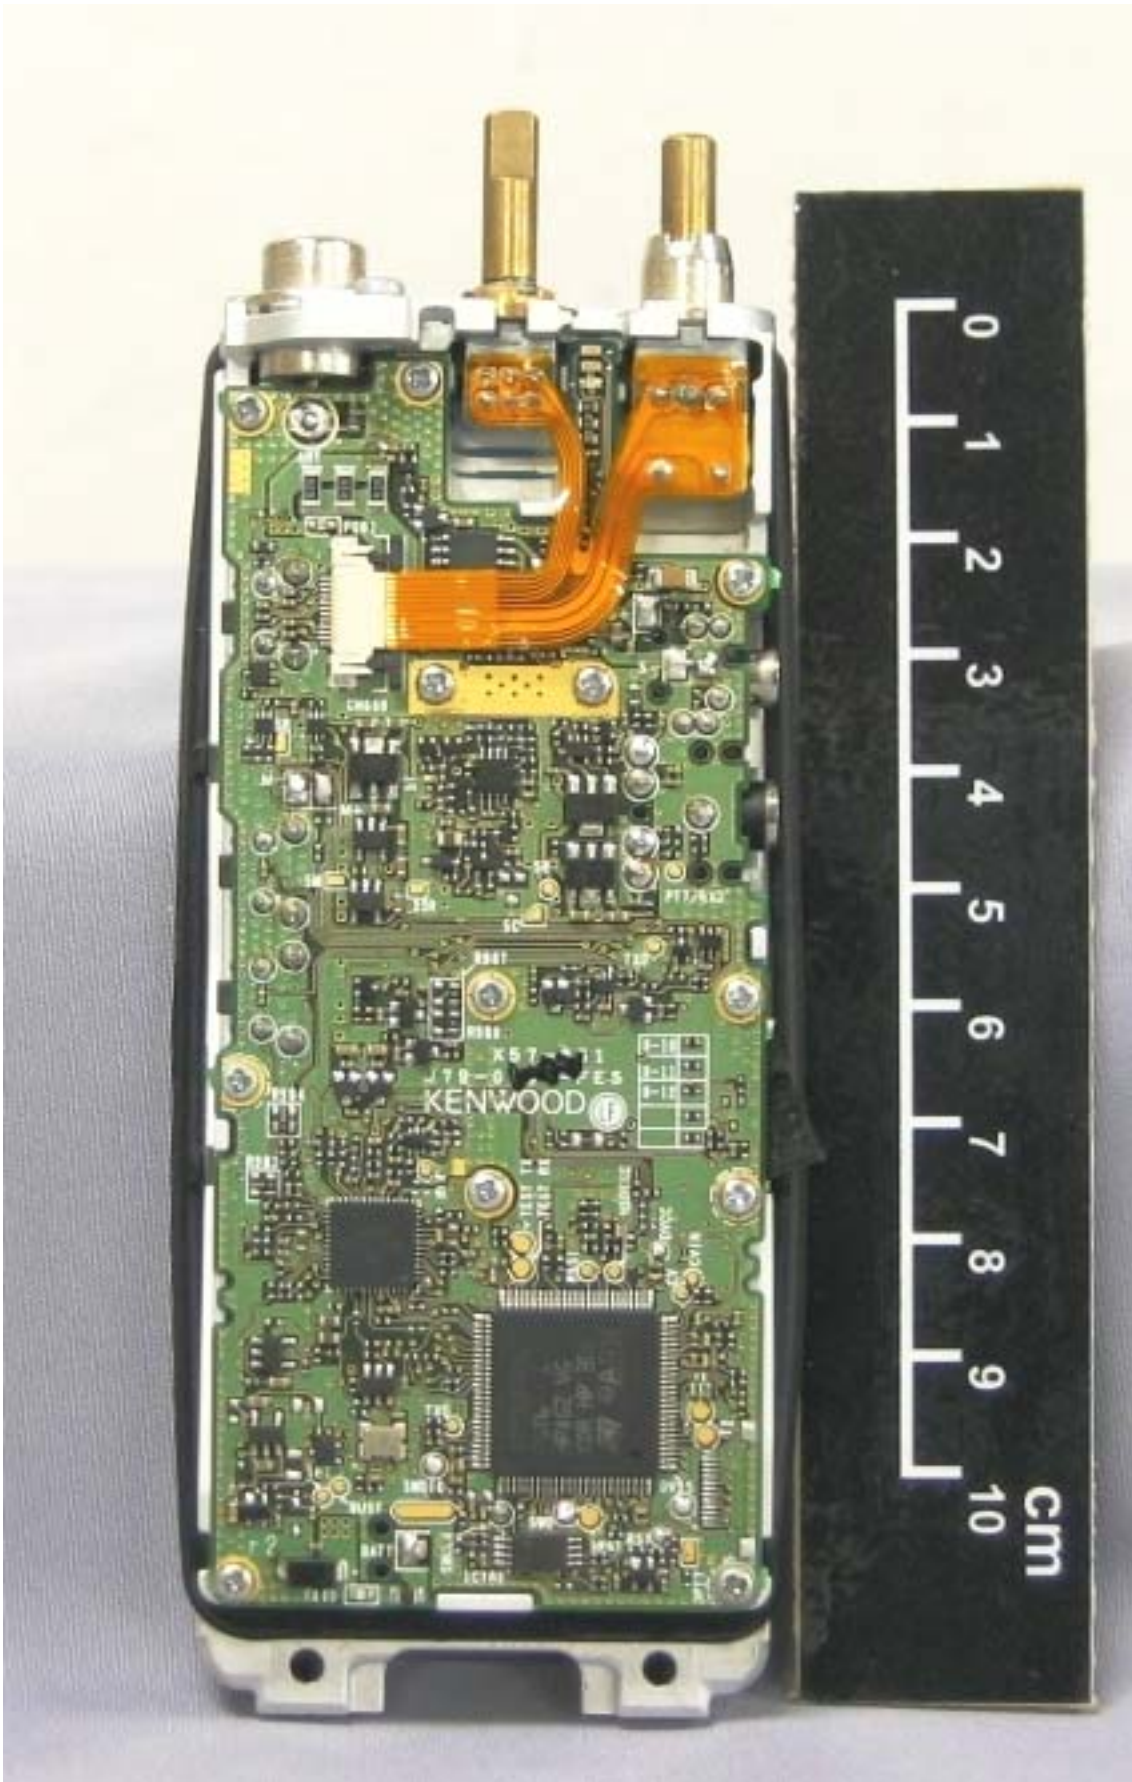

NX-340-K2/-M2/-M3, NX-340U-K2 FCC ID: ALH443801  
NX-340-P IC: 282D-443801

NX-340-K2/-M2/-M3, NX-340U-K2 FCC ID: ALH443801  
NX-340-P IC: 282D-443801

NX-340-K2/-M2/-M3, NX-340U-K2 FCC ID: ALH443801  
NX-340-P IC: 282D-443801

NX-340-K2/-M2/-M3, NX-340U-K2 FCC ID: ALH443801  
NX-340-P IC: 282D-443801