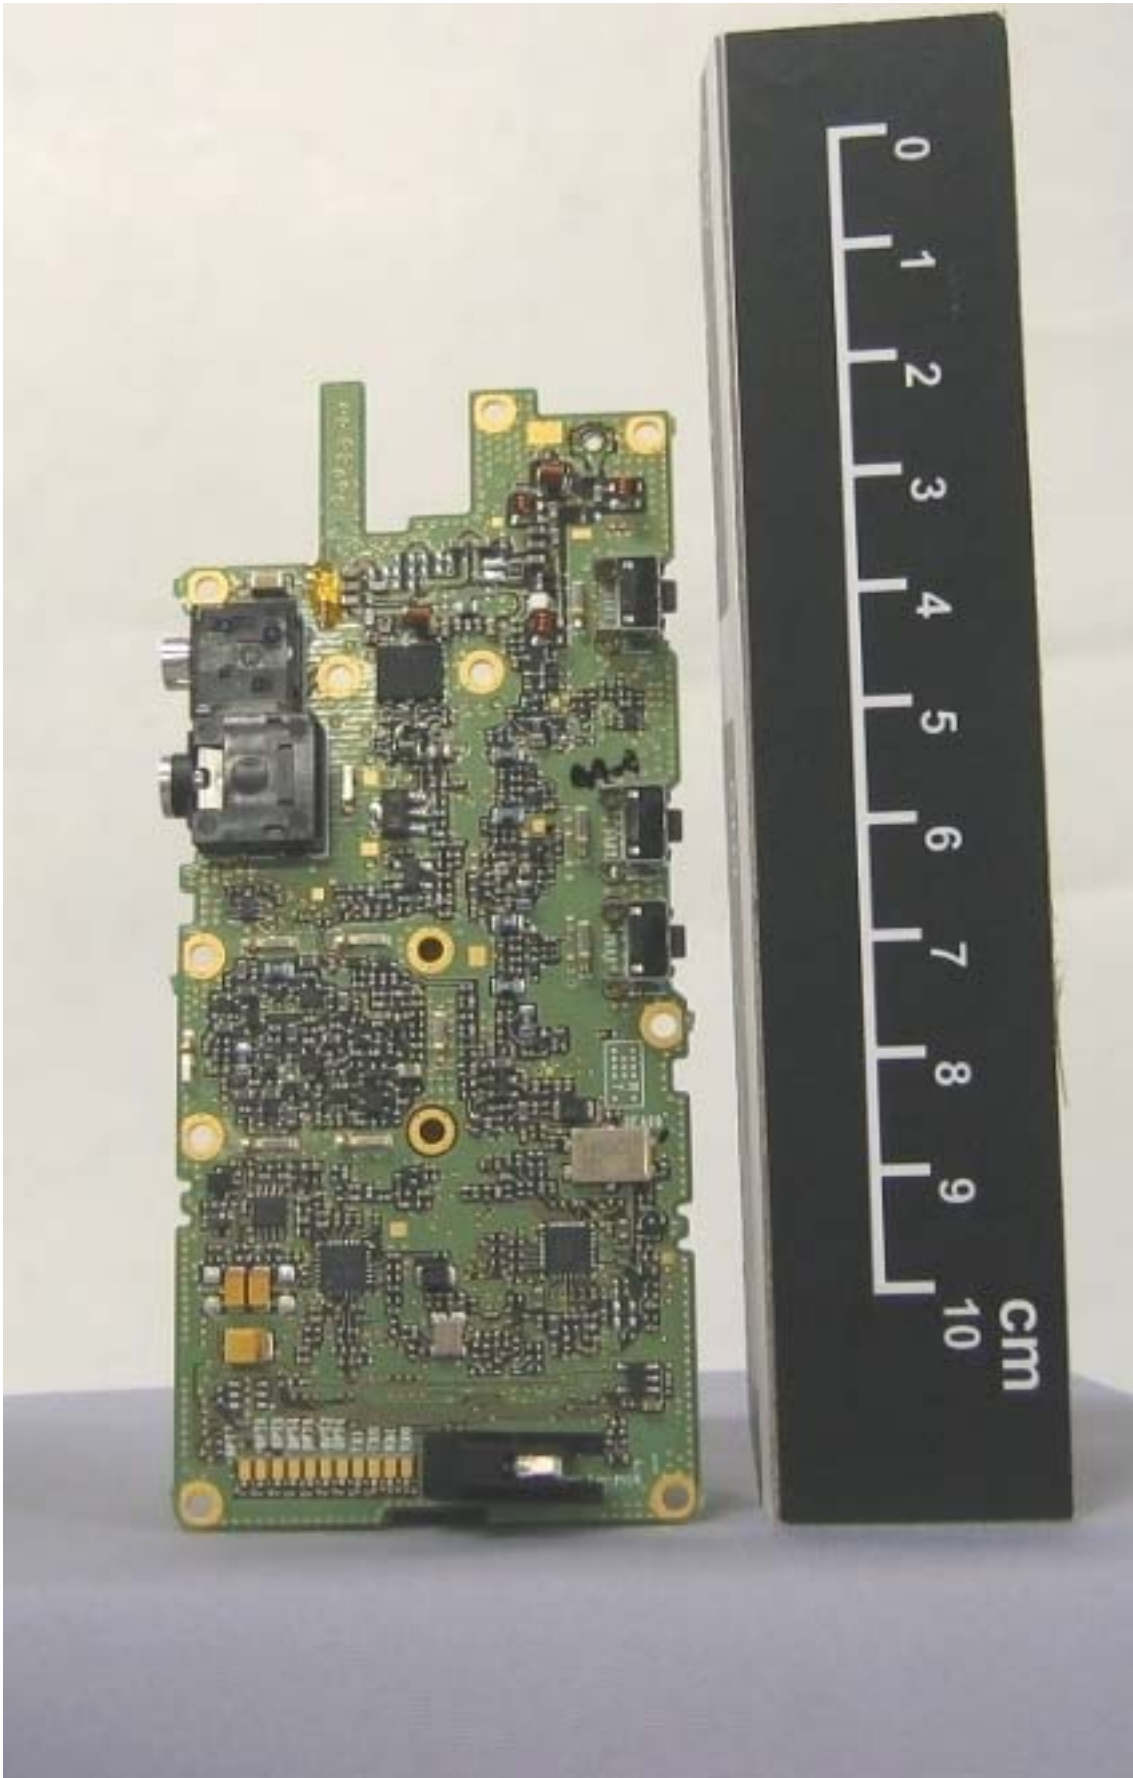

NX-340-K2/-M2/-M3, NX-340U-K2 FCC ID: ALH443801  
NX-340-P IC: 282D-443801

NX-340-K2/-M2/-M3, NX-340U-K2 FCC ID: ALH443801  
NX-340-P IC: 282D-443801

NX-340-K2/-M2/-M3, NX-340U-K2 FCC ID: ALH443801  
NX-340-P IC: 282D-443801

NX-340-K2/-M2/-M3, NX-340U-K2 FCC ID: ALH443801  
NX-340-P IC: 282D-443801