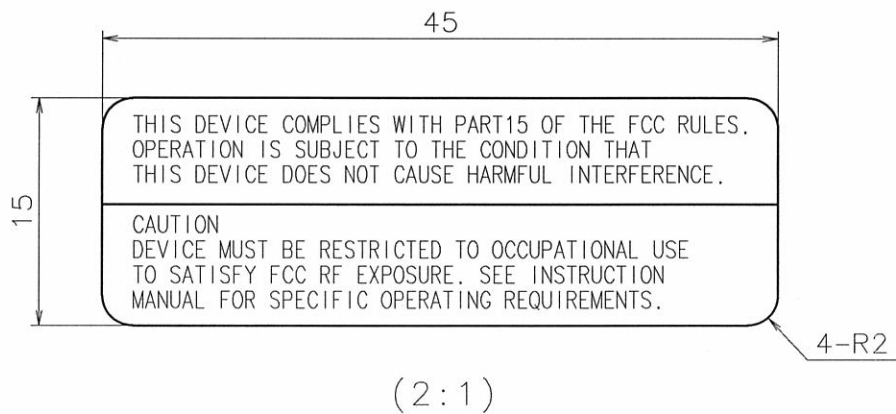

DESIGN S. OGURA	DATE 2010-08-17	MODEL MODEL NAME PLATE TK-2000 K
	KENWOOD	

DESIGN S. OGURA	DATE 2010-08-16	MODEL CAUTION LABEL
	KENWOOD	