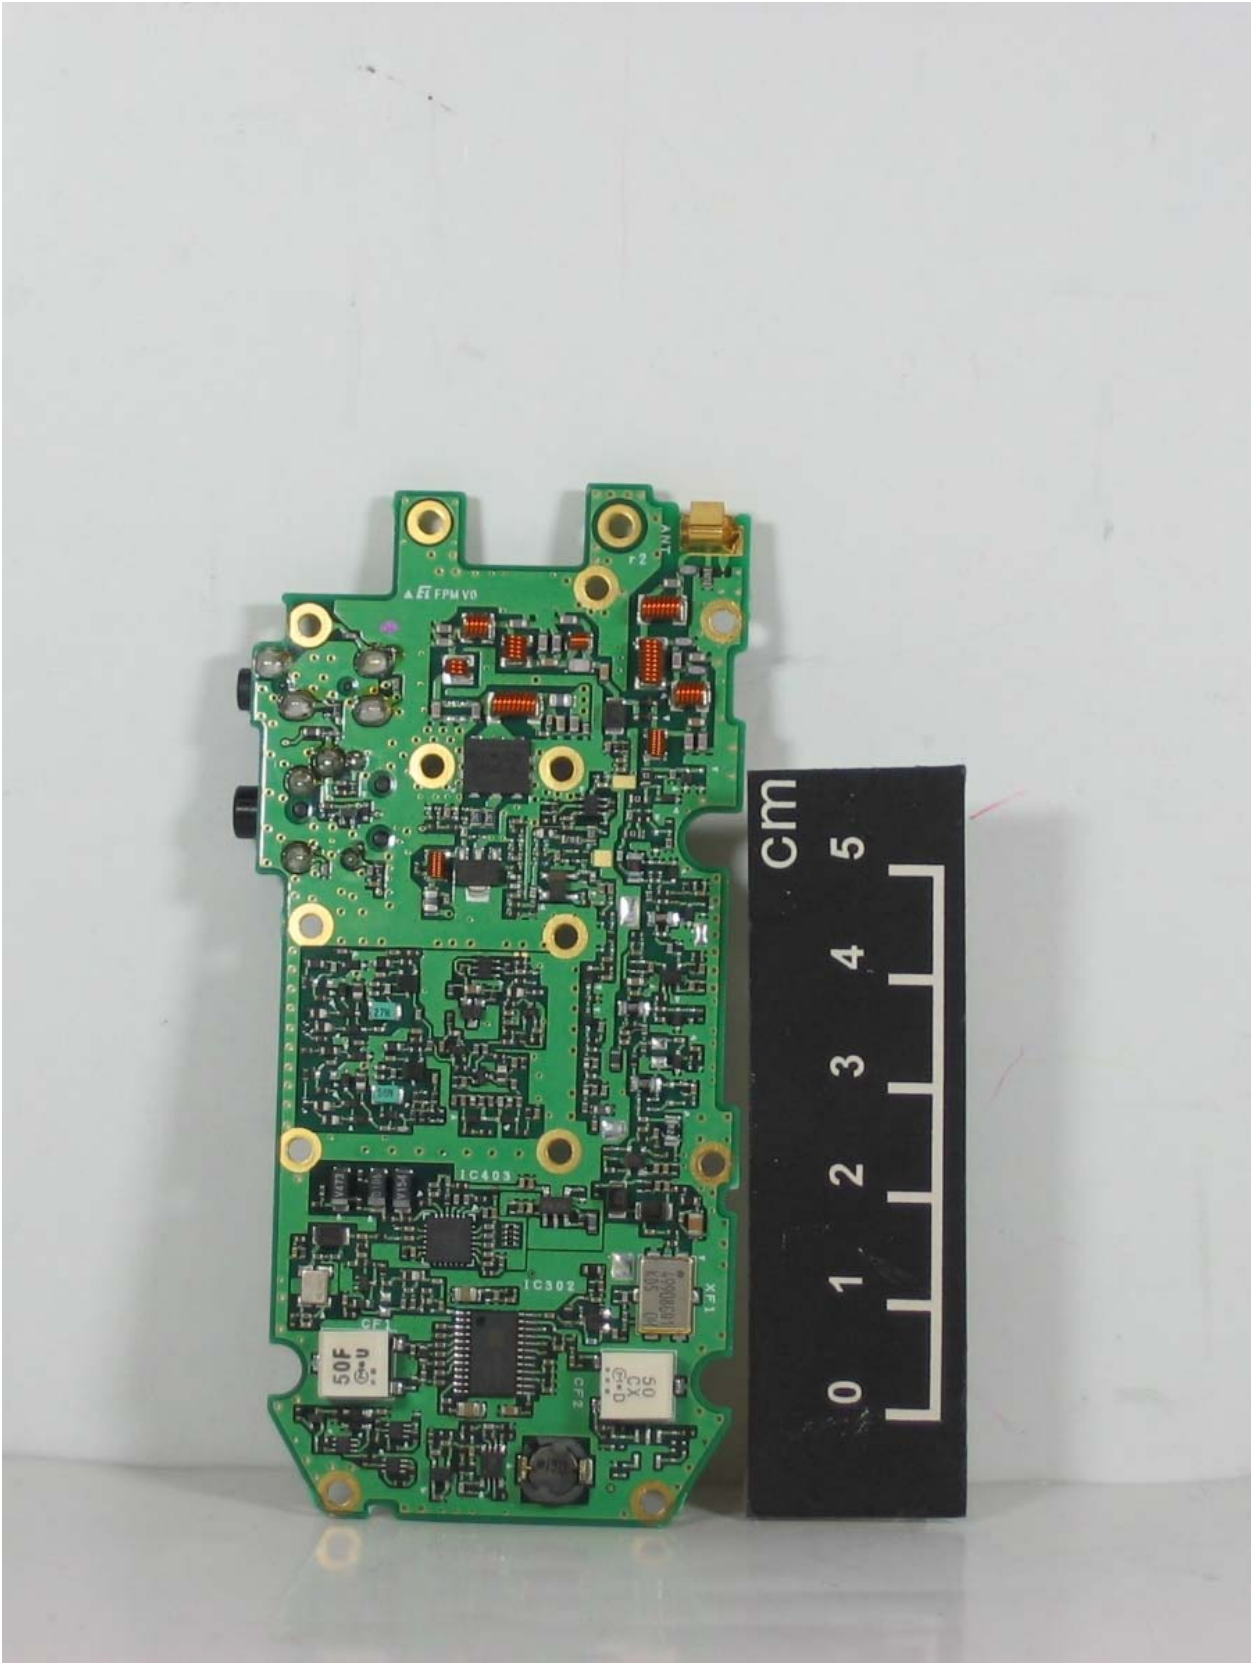

NX-220-K, NX-220-K2, NX-220-K3 TRX Unit

NX-220-K, NX-220-K2, NX-220-K3
FCC ID: ALH430900
IC: 282D-430900

NX-220-K, NX-220-K2, NX-220-K3 TRRX Unit